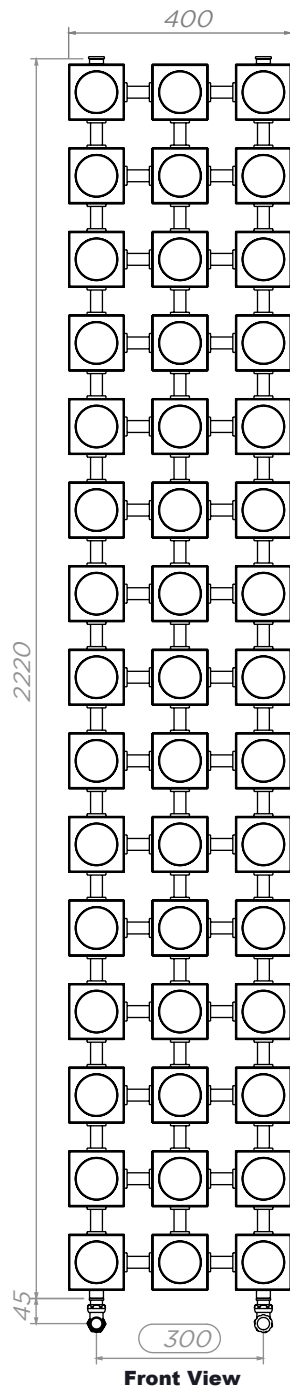

LOKUM - LOK45

INS-VS2

ALL MEASUREMENTS ARE IN MILLIMETRES

MANUFACTURED FROM STAINLESS STEEL

Installation Accessories

-  x4  x4
-  x4  x4
-  x4  x1

Technical specifications are subject to change without prior notice.