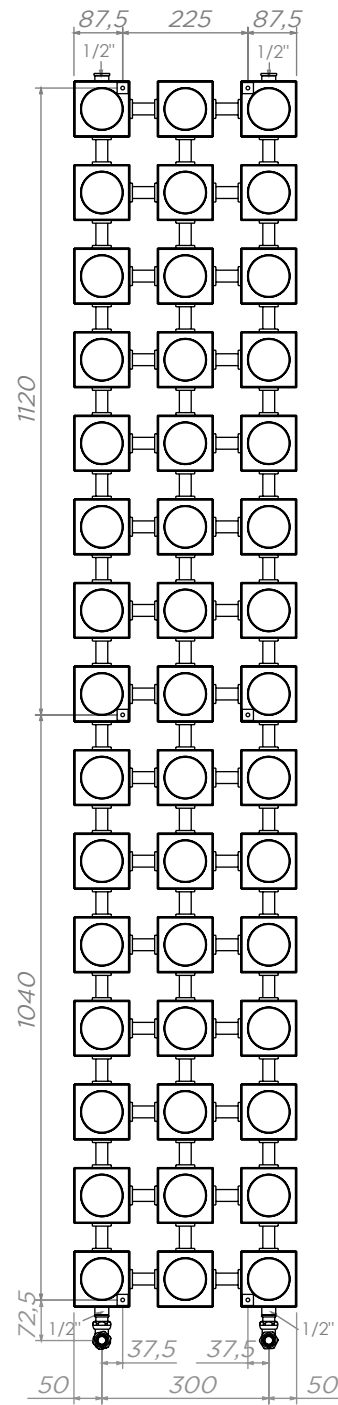

LOKUM - LOK45

INS-VS2

ALL MEASUREMENTS ARE IN MILLIMETRES

MANUFACTURED FROM STAINLESS STEEL

Installation Accessories

-  x4  x4
-  x4  x4
-  x4  x1

Technical specifications are subject to change without prior notice.