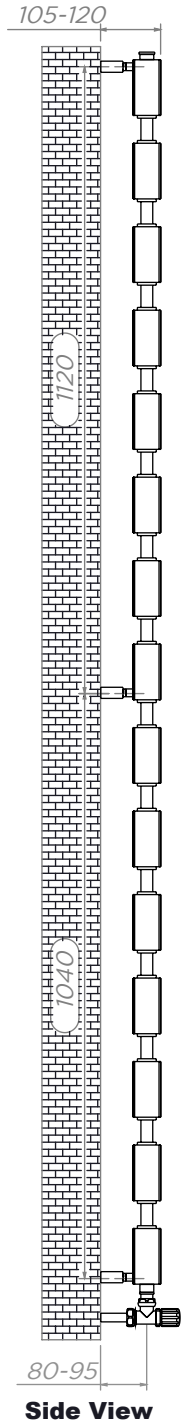

LOKUM - LOK45

INS-VS2

ALL MEASUREMENTS ARE IN MILLIMETRES

MANUFACTURED FROM STAINLESS STEEL

Installation Accessories

-  x4  x4
-  x4  x4
-  x4  x1

Technical specifications are subject to change without prior notice.