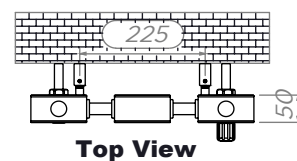

LOKUM - LOK45

INS-VS2

ALL MEASUREMENTS ARE IN MILLIMETRES

MANUFACTURED FROM STAINLESS STEEL

Installation Accessories

-  x4  x4
-  x4  x4
-  x4  x1

Technical specifications are subject to change without prior notice.