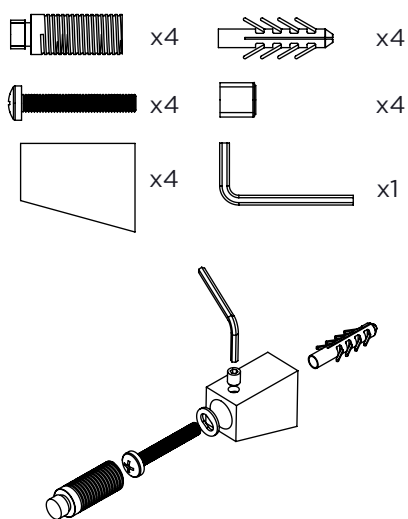

INFINI MIRROR

INS-VS2

ALL MEASUREMENTS ARE IN MILLIMETRES

MANUFACTURED FROM STAINLESS STEEL

Top View

Fitting Position

Vertical Mount
All Dimensions are in mm
Voltage: 220V

Installation Accessories

Front View

Back View

Side View

PRODUCT CODE	HEIGHT	LENGTH	DEPTH	BRACKET CENTRES	
	H	L	D	F	S
	mm	mm	mm	mm	mm
INM1826	1800	260	50	1730	219
INM1836	1800	360	50	1730	319
INM2026	2000	260	50	1730	219
INM2036	2000	360	50	1730	319