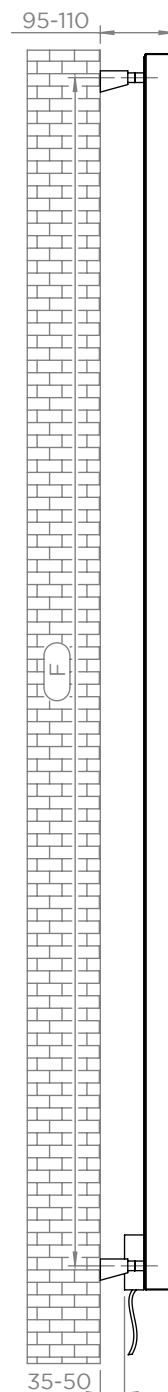

INFINI MIRROR

INS-VS2

ALL MEASUREMENTS ARE IN MILLIMETRES

MANUFACTURED FROM STAINLESS STEEL

Top View

Fitting Position

Vertical Mount
All Dimensions are in mm
Voltage: 220V

Installation Accessories

Front View

Back View

Side View

PRODUCT CODE	HEIGHT	LENGTH	DEPTH	BRACKET CENTRES	
	H	L	D	F	S
	mm	mm	mm	mm	mm
INM1826	1800	260	50	1730	219
INM1836	1800	360	50	1730	319
INM2026	2000	260	50	1730	219
INM2036	2000	360	50	1730	319