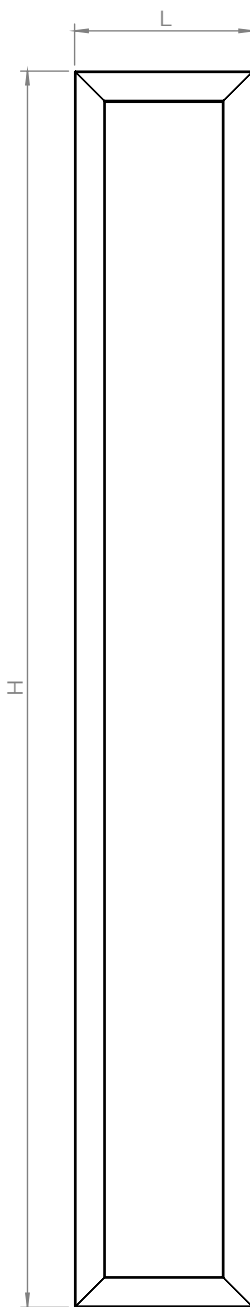

INFINI MIRROR

INS-VS2

ALL MEASUREMENTS ARE IN MILLIMETRES

MANUFACTURED FROM STAINLESS STEEL

Top View

Fitting Position

Vertical Mount
All Dimensions are in mm
Voltage: 220V

Installation Accessories

Front View

Back View

Side View

PRODUCT CODE	HEIGHT	LENGTH	DEPTH	BRACKET CENTRES	
	H	L	D	F	S
	mm	mm	mm	mm	mm
INM1826	1800	260	50	1730	219
INM1836	1800	360	50	1730	319
INM2026	2000	260	50	1730	219
INM2036	2000	360	50	1730	319