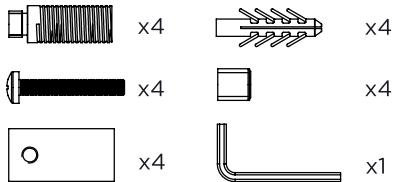

# ZENITH - ZEN65

INS-VS1

ALL MEASUREMENTS ARE IN MILLIMETRES

MANUFACTURED FROM STAINLESS STEEL

## Fitting Position:

All Dimension are in mm  
 Max.Working Pressure = 10 Bar  
 Max.Working Temperature=95° C  
 Inlet / Outlet : 1/2" BSP

Technical specifications are subject to change without prior notice.