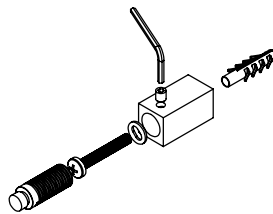

# ZENITH - ZEN65

INS-VS1

ALL MEASUREMENTS ARE IN MILLIMETRES

MANUFACTURED FROM STAINLESS STEEL

## Fitting Position:

All Dimension are in mm  
 Max.Working Pressure = 10 Bar  
 Max.Working Temperature=95° C  
 Inlet / Outlet : 1/2" BSP

Technical specifications are subject to change without prior notice.