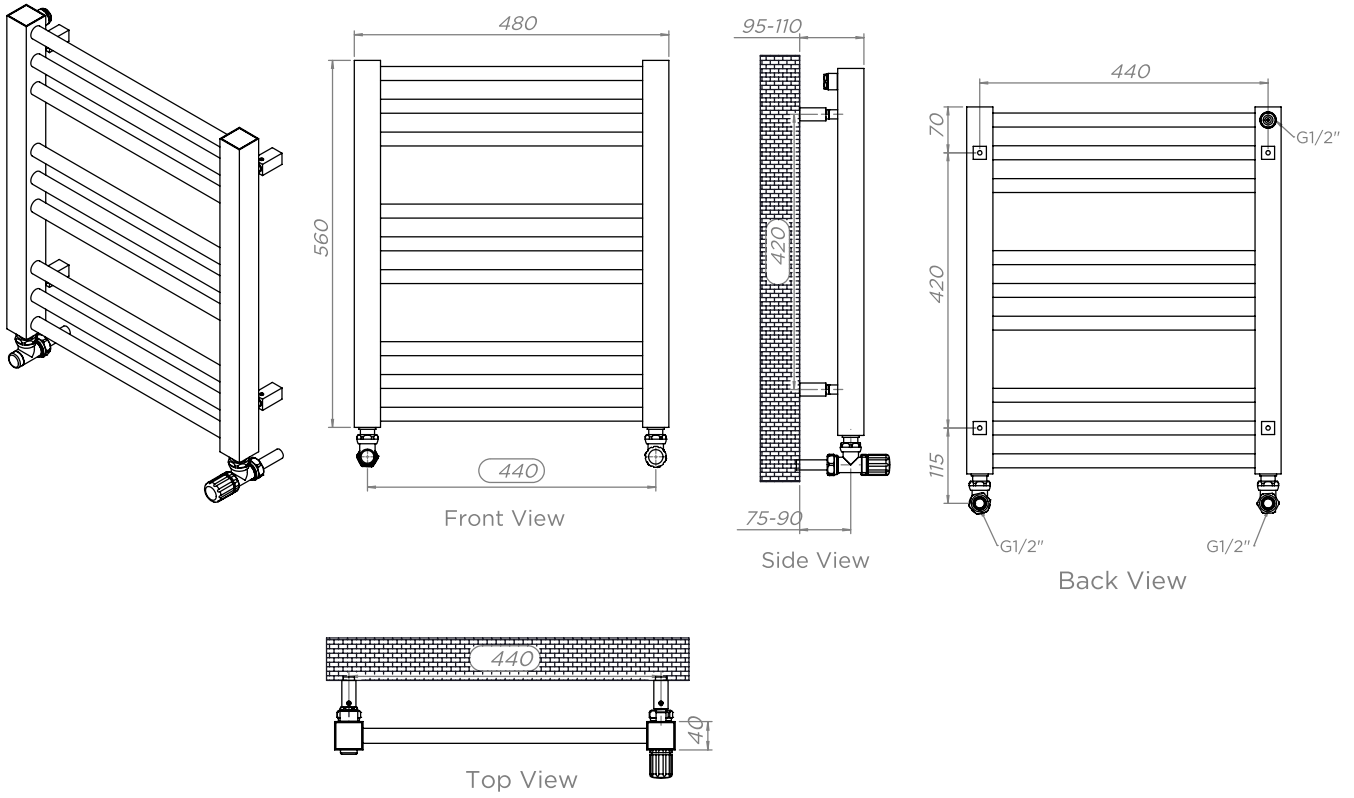

# ZENITH - ZEN65

INS-VS1

ALL MEASUREMENTS ARE IN MILLIMETRES

MANUFACTURED FROM STAINLESS STEEL

## Installation Accesories:

## Fitting Position:

All Dimension are in mm  
 Max.Working Pressure = 10 Bar  
 Max.Working Temperature=95° C  
 Inlet / Outlet : 1/2" BSP

Technical specifications are subject to change without prior notice.