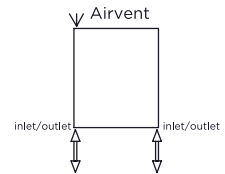

## Fitting Position:

All Dimension are in mm  
 Max.Working Pressure = 10 Bar  
 Max.Working Temperature=95° C  
 Inlet / Outlet : 1/2" BSP

Technical specifications are subject to change without prior notice.