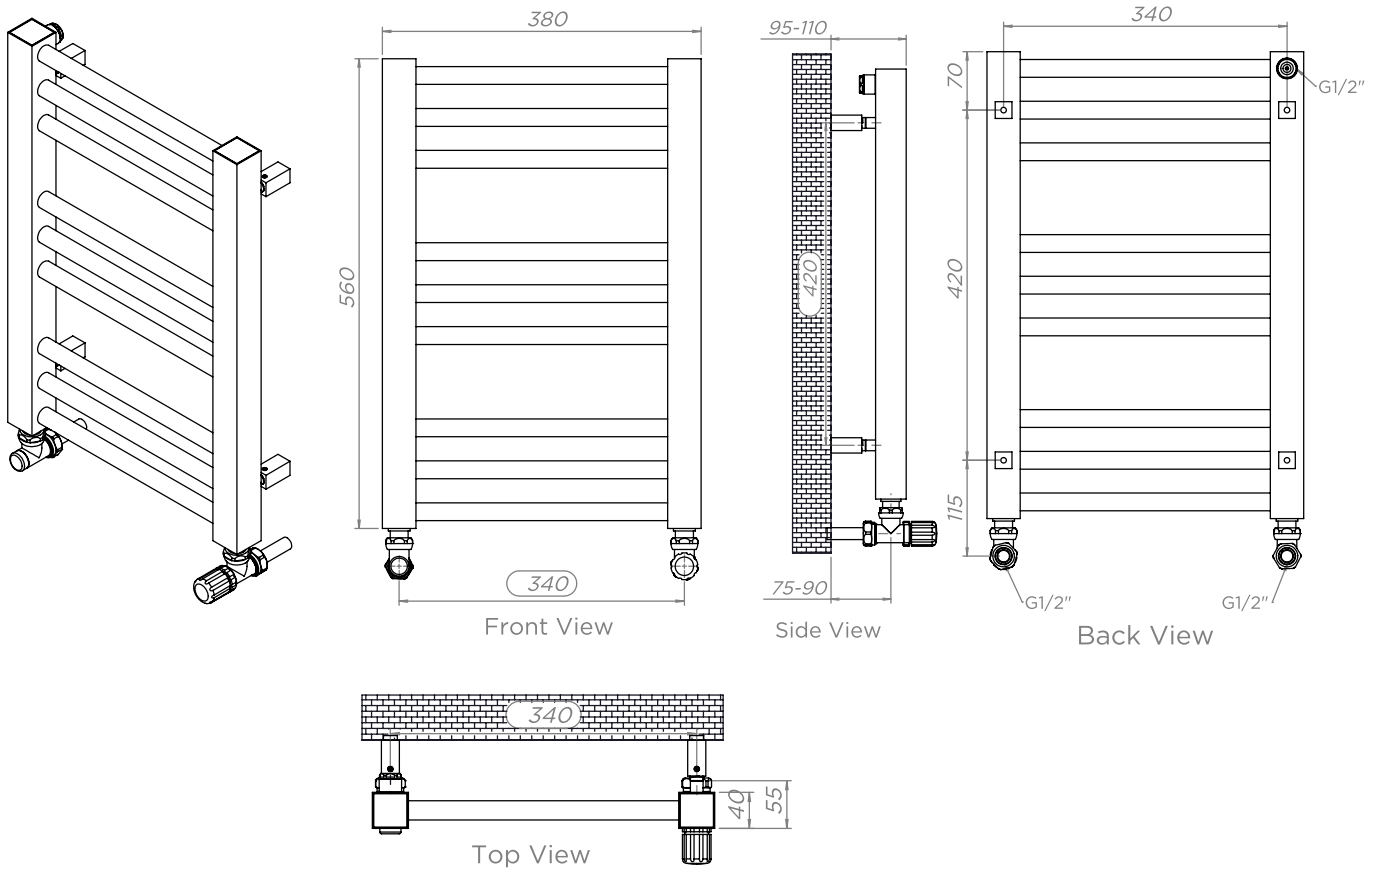

ZENITH - ZEN64

INS-VS1

ALL MEASUREMENTS ARE IN MILLIMETRES

MANUFACTURED FROM STAINLESS STEEL

Installation Accessories:

Fitting Position:

All Dimension are in mm
 Max.Working Pressure = 10 Bar
 Max.Working Temperature=95° C
 Inlet / Outlet : 1/2" BSP