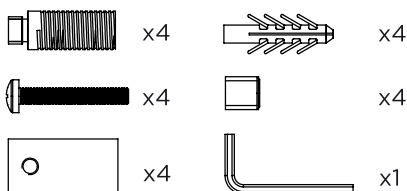

ZENITH - ZEN64

INS-VS1

ALL MEASUREMENTS ARE IN MILLIMETRES

MANUFACTURED FROM STAINLESS STEEL

Installation Accessories:

Fitting Position:

All Dimension are in mm
 Max.Working Pressure = 10 Bar
 Max.Working Temperature=95° C
 Inlet / Outlet : 1/2" BSP