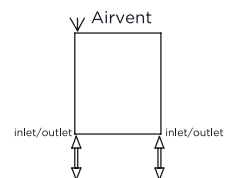

ZENITH - ZEN64

INS-VS1

ALL MEASUREMENTS ARE IN MILLIMETRES

MANUFACTURED FROM STAINLESS STEEL

Installation Accessories:

Fitting Position:

All Dimension are in mm
 Max.Working Pressure = 10 Bar
 Max.Working Temperature=95° C
 Inlet / Outlet : 1/2" BSP