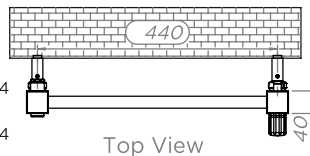

ZENITH - ZEN155

INS-VS1

ALL MEASUREMENTS ARE IN MILLIMETRES

MANUFACTURED FROM STAINLESS STEEL

Installation Accessories:

Fitting Position:

All Dimension are in mm
 Max.Working Pressure = 10 Bar
 Max.Working Temperature=95° C
 Inlet / Outlet : 1/2" BSP