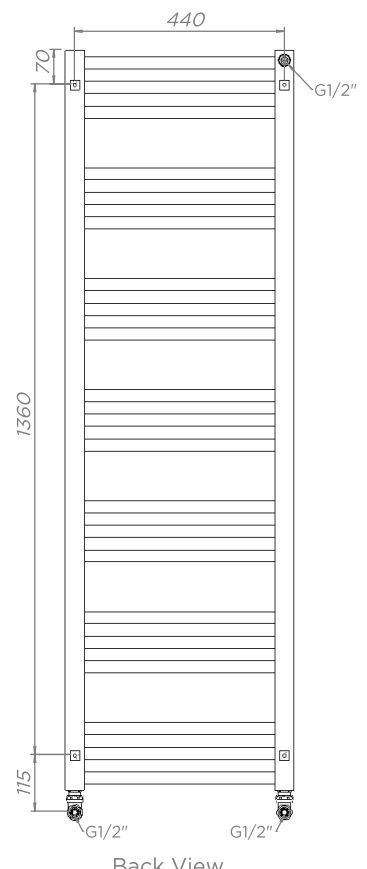

ZENITH - ZEN155

INS-VS1

ALL MEASUREMENTS ARE IN MILLIMETRES

MANUFACTURED FROM STAINLESS STEEL

Installation Accessories:

Fitting Position:

All Dimension are in mm
 Max.Working Pressure = 10 Bar
 Max.Working Temperature=95° C
 Inlet / Outlet : 1/2" BSP