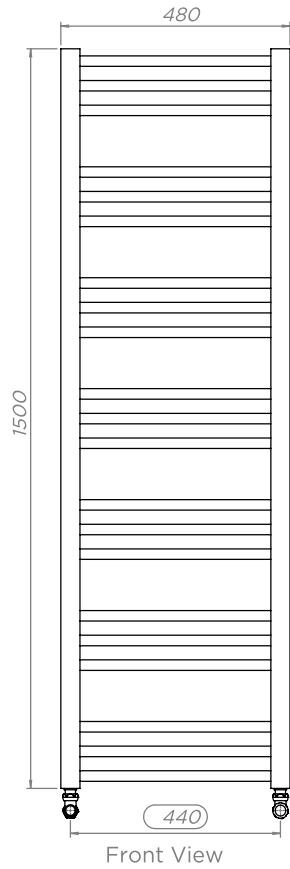

ZENITH - ZEN155

INS-VS1

ALL MEASUREMENTS ARE IN MILLIMETRES

MANUFACTURED FROM STAINLESS STEEL

Installation Accessories:

Fitting Position:

All Dimension are in mm
 Max.Working Pressure = 10 Bar
 Max.Working Temperature=95° C
 Inlet / Outlet : 1/2" BSP