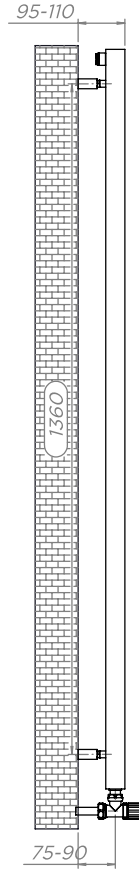

ZENITH - ZEN155

INS-VS1

ALL MEASUREMENTS ARE IN MILLIMETRES

MANUFACTURED FROM STAINLESS STEEL

Installation Accessories:

Fitting Position:

All Dimension are in mm
 Max.Working Pressure = 10 Bar
 Max.Working Temperature=95° C
 Inlet / Outlet : 1/2" BSP