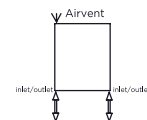

ZENITH - ZEN155

INS-VS1

ALL MEASUREMENTS ARE IN MILLIMETRES

MANUFACTURED FROM STAINLESS STEEL

Installation Accessories:

Fitting Position:

All Dimension are in mm
 Max.Working Pressure = 10 Bar
 Max.Working Temperature=95° C
 Inlet / Outlet : 1/2" BSP