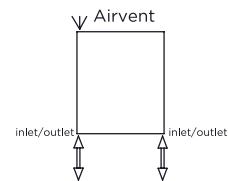

ZENITH - ZEN154

INS-VS1

ALL MEASUREMENTS ARE IN MILLIMETRES

MANUFACTURED FROM STAINLESS STEEL

Installation Accesories:

Fitting Position:

All Dimension are in mm
 Max.Working Pressure = 10 Bar
 Max.Working Temperature=95° C
 Inlet / Outlet : 1/2" BSP