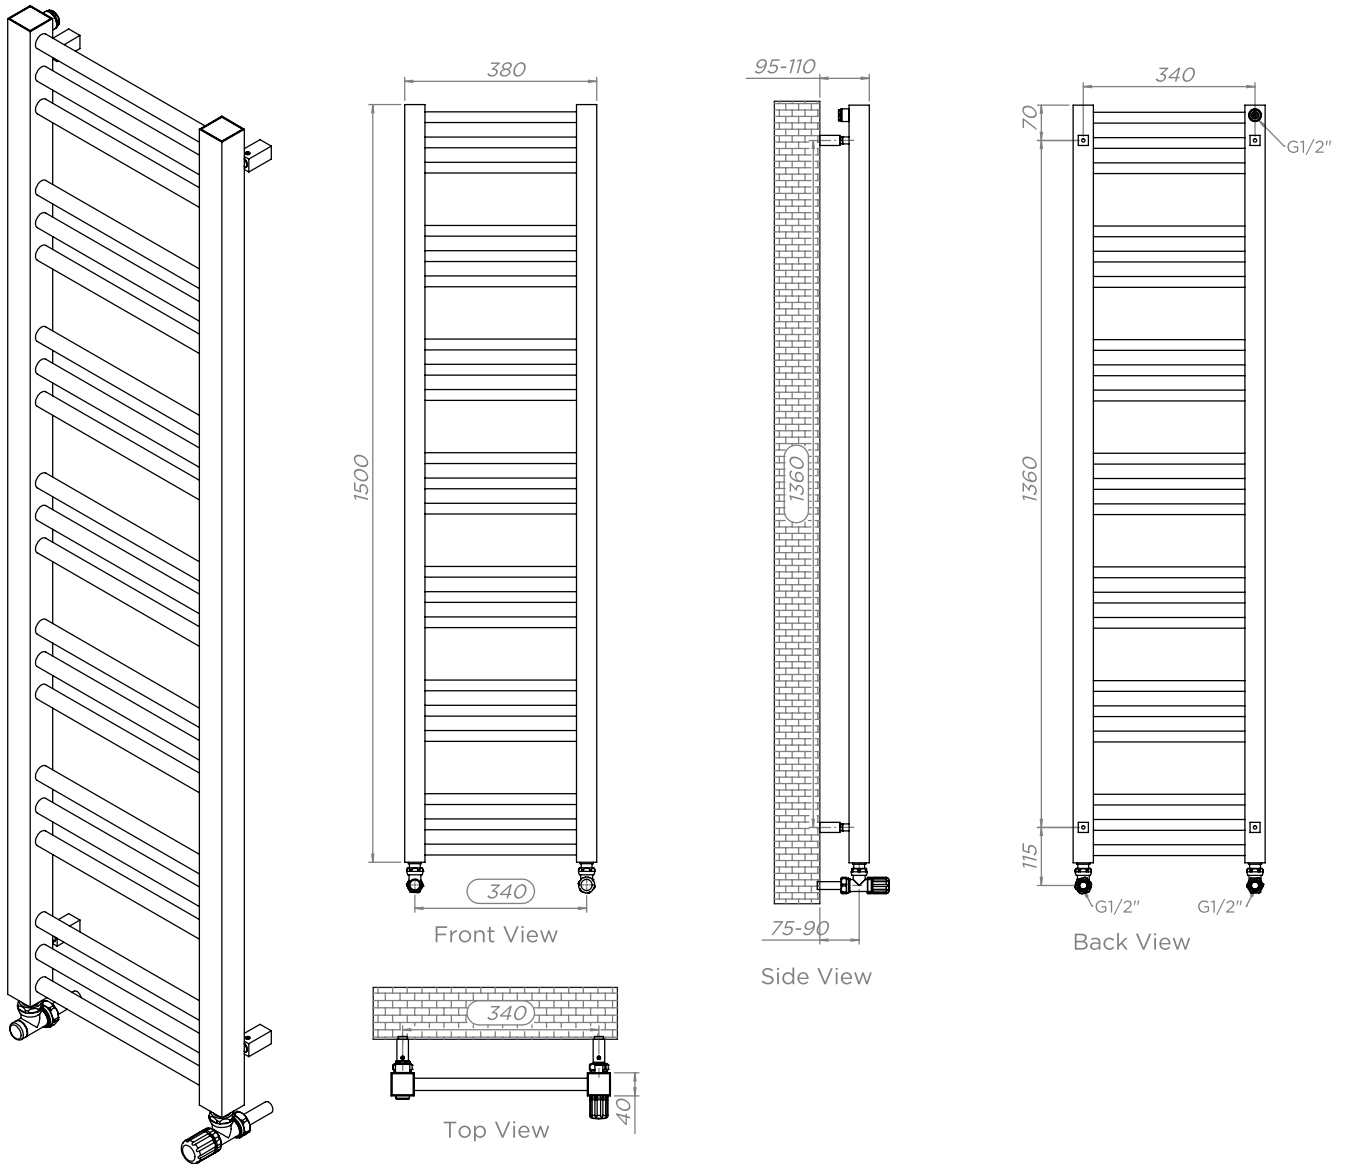

ZENITH - ZEN154

INS-VS1

ALL MEASUREMENTS ARE IN MILLIMETRES

MANUFACTURED FROM STAINLESS STEEL

Installation Accesories:

Fitting Position:

All Dimension are in mm
 Max.Working Pressure = 10 Bar
 Max.Working Temperature=95° C
 Inlet / Outlet : 1/2" BSP