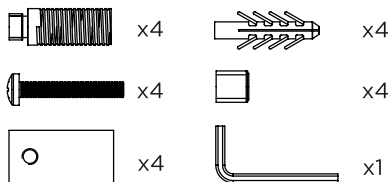

ZENITH - ZEN154

INS-VS1

ALL MEASUREMENTS ARE IN MILLIMETRES

MANUFACTURED FROM STAINLESS STEEL

Installation Accesories:

Fitting Position:

All Dimension are in mm
 Max.Working Pressure = 10 Bar
 Max.Working Temperature=95° C
 Inlet / Outlet : 1/2" BSP