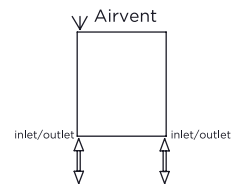

ZENITH - ZEN125

INS-VS1

ALL MEASUREMENTS ARE IN MILLIMETRES

MANUFACTURED FROM STAINLESS STEEL

Installation Accessories:

Fitting Position:

All Dimension are in mm
 Max.Working Pressure = 10 Bar
 Max.Working Temperature=95° C
 Inlet / Outlet : 1/2" BSP