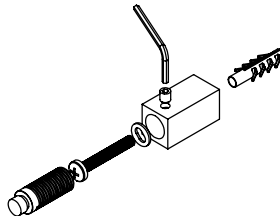

ZENITH - ZEN125

INS-VS1

ALL MEASUREMENTS ARE IN MILLIMETRES

MANUFACTURED FROM STAINLESS STEEL

Installation Accessories:

Fitting Position:

All Dimension are in mm
 Max.Working Pressure = 10 Bar
 Max.Working Temperature=95° C
 Inlet / Outlet : 1/2" BSP