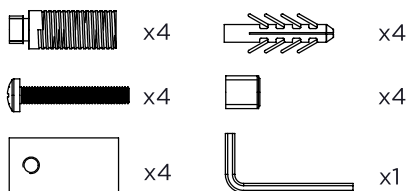

ZENITH - ZEN125

INS-VS1

ALL MEASUREMENTS ARE IN MILLIMETRES

MANUFACTURED FROM STAINLESS STEEL

Installation Accessories:

Fitting Position:

All Dimension are in mm
 Max.Working Pressure = 10 Bar
 Max.Working Temperature=95° C
 Inlet / Outlet : 1/2" BSP