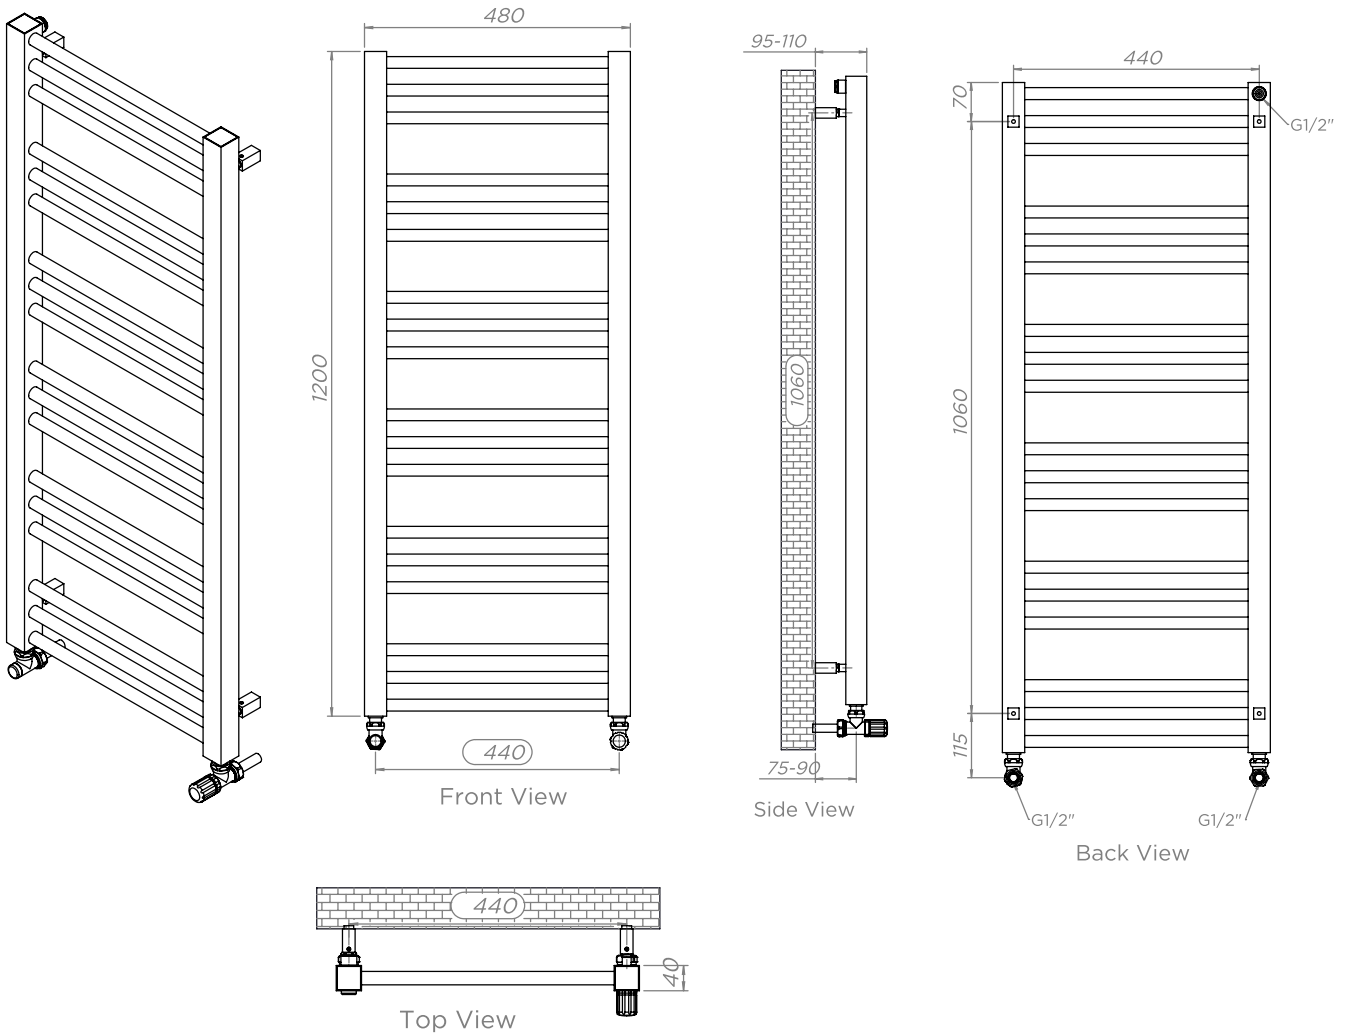

ZENITH - ZEN125

INS-VS1

ALL MEASUREMENTS ARE IN MILLIMETRES

MANUFACTURED FROM STAINLESS STEEL

Installation Accessories:

Fitting Position:

All Dimension are in mm
 Max.Working Pressure = 10 Bar
 Max.Working Temperature=95° C
 Inlet / Outlet : 1/2" BSP