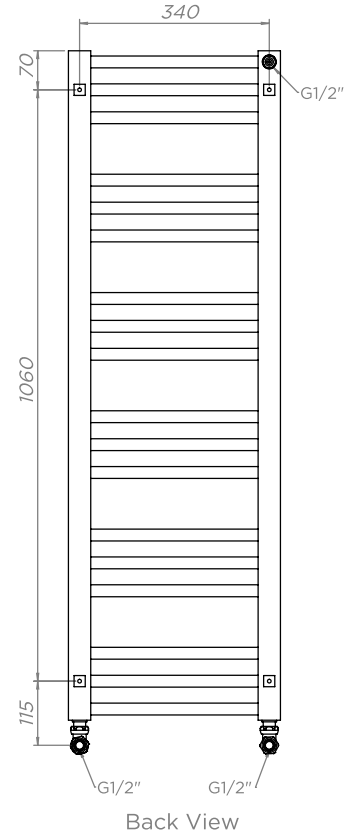

# ZENITH - ZEN124

INS-VS1

ALL MEASUREMENTS ARE IN MILLIMETRES

MANUFACTURED FROM STAINLESS STEEL

## Fitting Position:

All Dimension are in mm  
 Max.Working Pressure = 10 Bar  
 Max.Working Temperature=95° C  
 Inlet / Outlet : 1/2" BSP

Technical specifications are subject to change without prior notice.