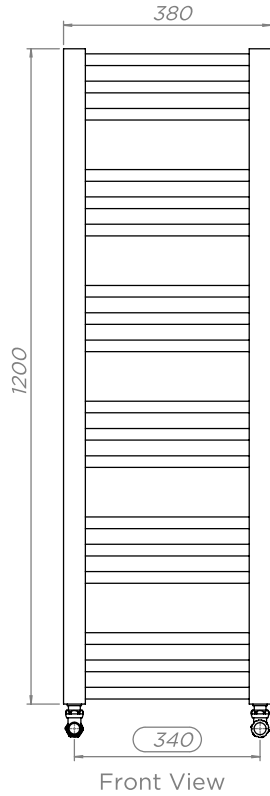

# ZENITH - ZEN124

INS-VS1

ALL MEASUREMENTS ARE IN MILLIMETRES

MANUFACTURED FROM STAINLESS STEEL

## Fitting Position:

All Dimension are in mm  
 Max.Working Pressure = 10 Bar  
 Max.Working Temperature=95° C  
 Inlet / Outlet : 1/2" BSP

Technical specifications are subject to change without prior notice.