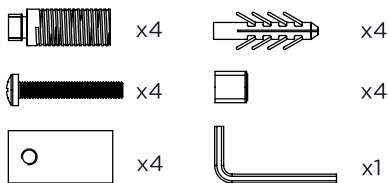

# ZENITH - ZEN124

INS-VS1

ALL MEASUREMENTS ARE IN MILLIMETRES

MANUFACTURED FROM STAINLESS STEEL

## Fitting Position:

All Dimension are in mm  
 Max.Working Pressure = 10 Bar  
 Max.Working Temperature=95° C  
 Inlet / Outlet : 1/2" BSP

Technical specifications are subject to change without prior notice.