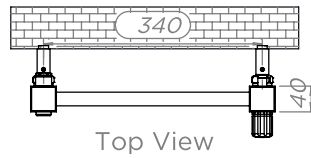

# ZENITH - ZEN124

INS-VS1

ALL MEASUREMENTS ARE IN MILLIMETRES

MANUFACTURED FROM STAINLESS STEEL

## Fitting Position:

All Dimension are in mm  
 Max.Working Pressure = 10 Bar  
 Max.Working Temperature=95° C  
 Inlet / Outlet : 1/2" BSP

Technical specifications are subject to change without prior notice.