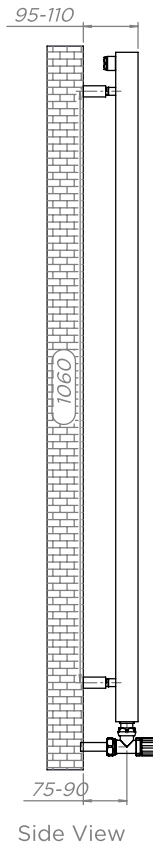

# ZENITH - ZEN124

INS-VS1

ALL MEASUREMENTS ARE IN MILLIMETRES

MANUFACTURED FROM STAINLESS STEEL

## Fitting Position:

All Dimension are in mm  
 Max.Working Pressure = 10 Bar  
 Max.Working Temperature=95° C  
 Inlet / Outlet : 1/2" BSP

Technical specifications are subject to change without prior notice.