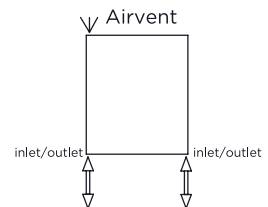

## Fitting Position:

All Dimension are in mm  
 Max.Working Pressure = 10 Bar  
 Max.Working Temperature=95° C  
 Inlet / Outlet : 1/2" BSP

Technical specifications are subject to change without prior notice.