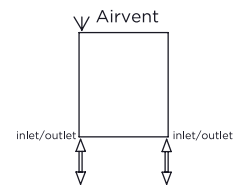

ZENITH - ZEN105

INS-VS1

ALL MEASUREMENTS ARE IN MILLIMETRES

MANUFACTURED FROM STAINLESS STEEL

Installation Accessories:

Fitting Position:

All Dimension are in mm
 Max.Working Pressure = 10 Bar
 Max.Working Temperature=95° C
 Inlet / Outlet : 1/2" BSP