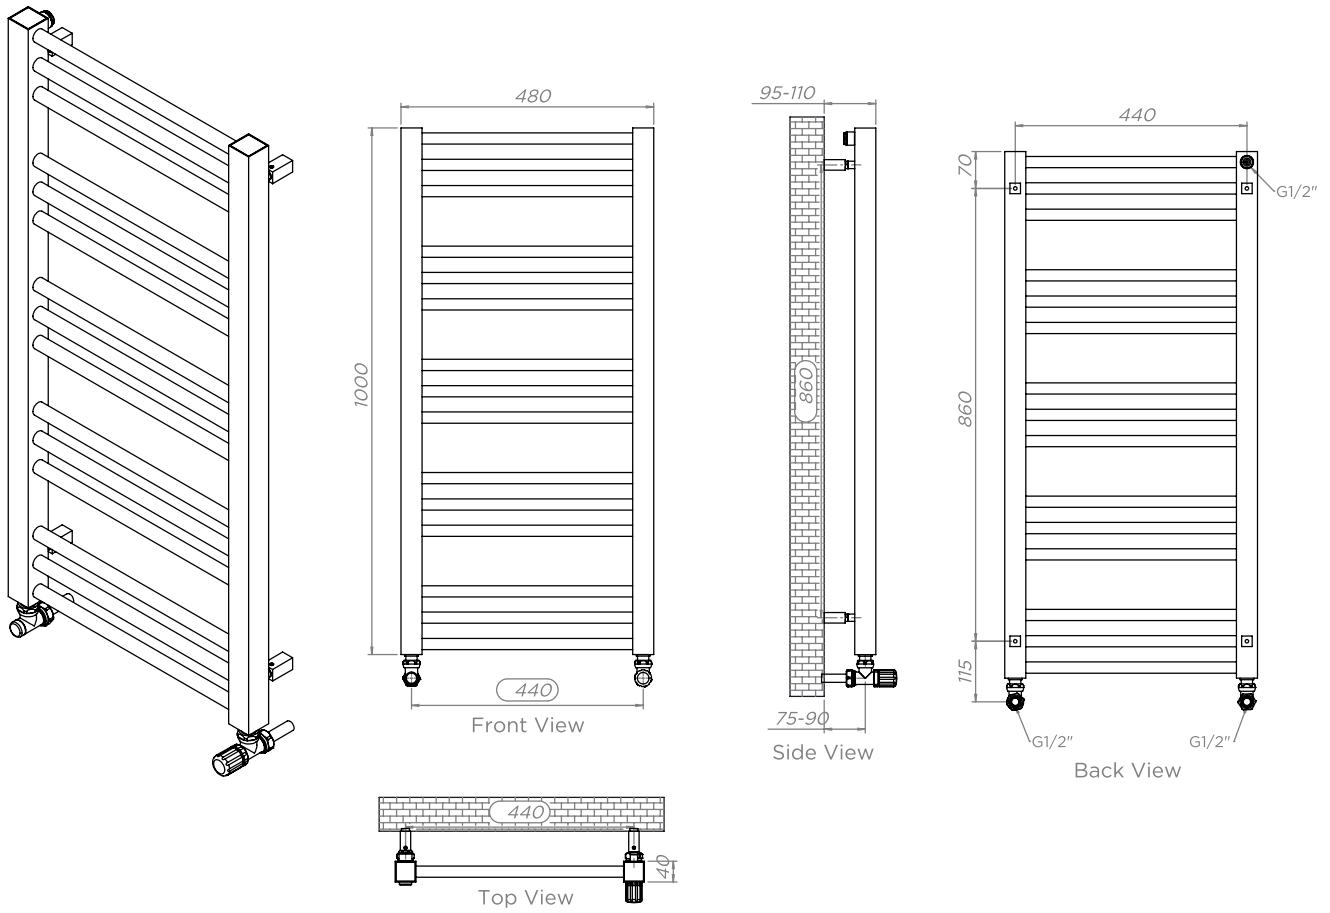

ZENITH - ZEN105

INS-VS1

ALL MEASUREMENTS ARE IN MILLIMETRES

MANUFACTURED FROM STAINLESS STEEL

Installation Accessories:

Fitting Position:

All Dimension are in mm
 Max.Working Pressure = 10 Bar
 Max.Working Temperature=95° C
 Inlet / Outlet : 1/2" BSP