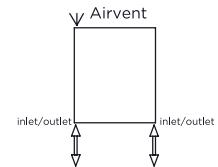

ZENITH - ZEN104

INS-VS1

ALL MEASUREMENTS ARE IN MILLIMETRES

MANUFACTURED FROM STAINLESS STEEL

Installation Accesories:

Fitting Position:

All Dimension are in mm
 Max.Working Pressure = 10 Bar
 Max.Working Temperature=95° C
 Inlet / Outlet : 1/2" BSP