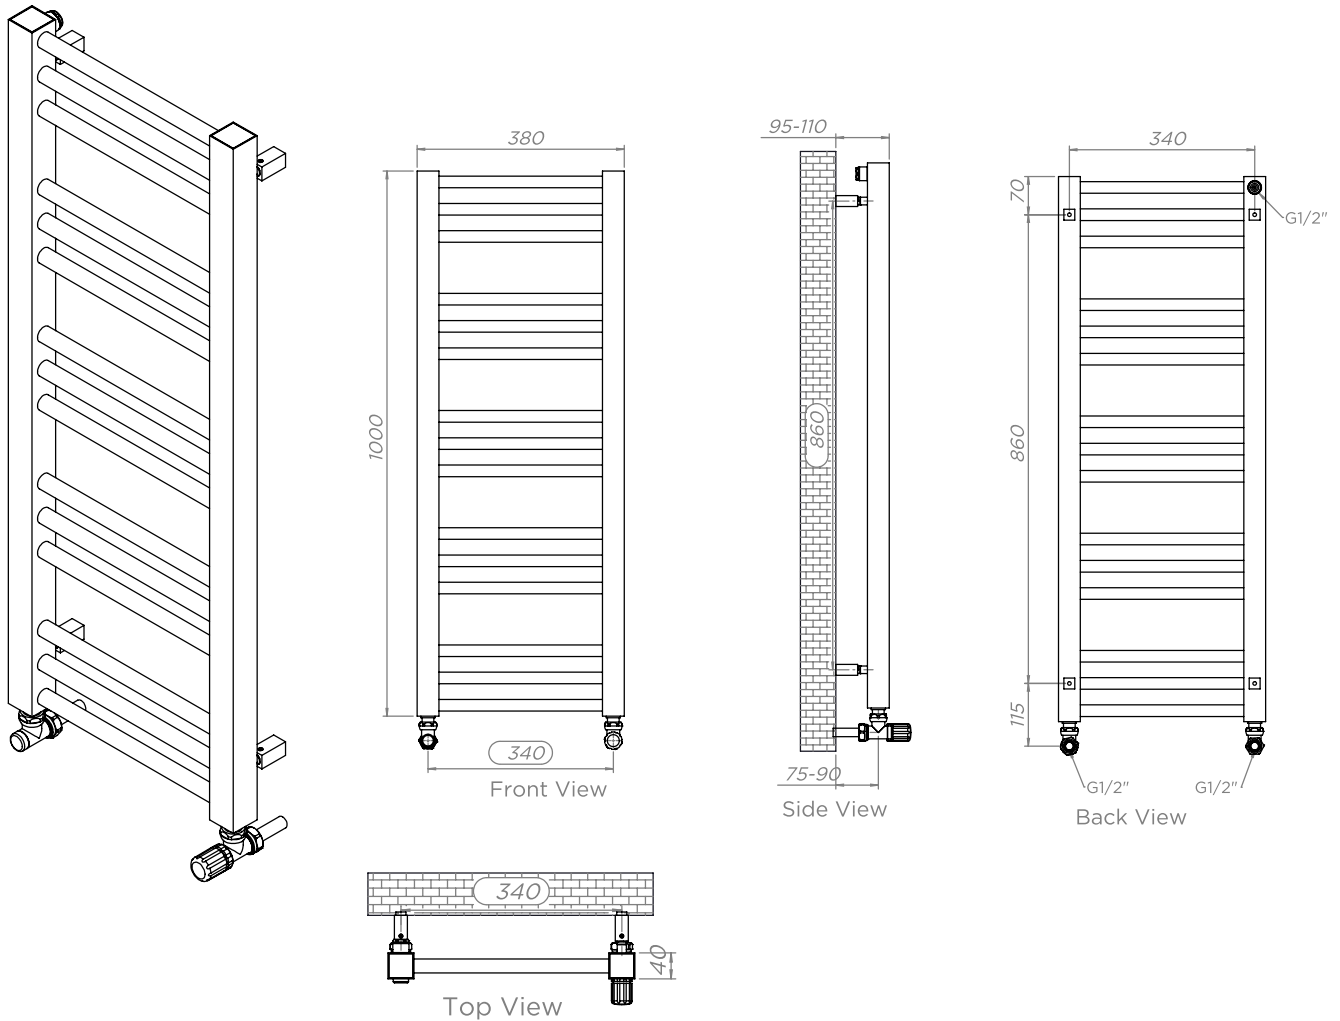

ZENITH - ZEN104

INS-VS1

ALL MEASUREMENTS ARE IN MILLIMETRES

MANUFACTURED FROM STAINLESS STEEL

Installation Accesories:

Fitting Position:

All Dimension are in mm
 Max.Working Pressure = 10 Bar
 Max.Working Temperature=95° C
 Inlet / Outlet : 1/2" BSP