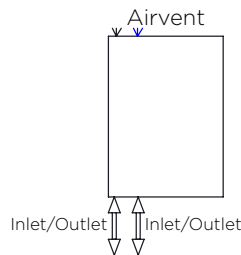

VERA - VR512-7

INS-VS1

ALL MEASUREMENTS ARE IN MILLIMETRES

MANUFACTURED FROM STAINLESS STEEL

Installation Accessories

Fitting Position

Vertical Mount
 All Dimensions are in mm
 Max.Working Pressure = 10 Bar
 Max.Working Temperature = 95°
 Inlet/Outlet: 1/2" BSP
 Fuel: H