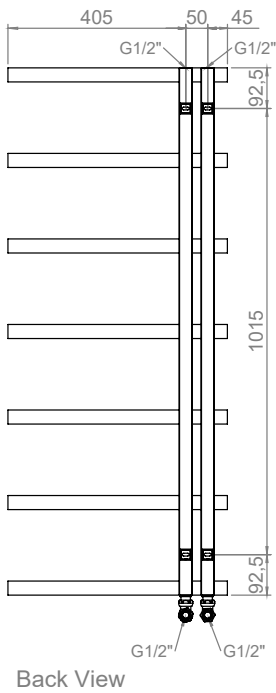

VERA - VR512-7

INS-VS1

ALL MEASUREMENTS ARE IN MILLIMETRES

MANUFACTURED FROM STAINLESS STEEL

Installation Accessories

Fitting Position

Vertical Mount
 All Dimensions are in mm
 Max.Working Pressure = 10 Bar
 Max.Working Temperature = 95°
 Inlet/Outlet: 1/2" BSP
 Fuel: H