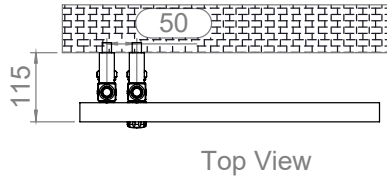

VERA - VR512-7

INS-VS1

ALL MEASUREMENTS ARE IN MILLIMETRES

MANUFACTURED FROM STAINLESS STEEL

Installation Accessories

Fitting Position

Vertical Mount
 All Dimensions are in mm
 Max.Working Pressure = 10 Bar
 Max.Working Temperature = 95°
 Inlet/Outlet: 1/2" BSP
 Fuel: H