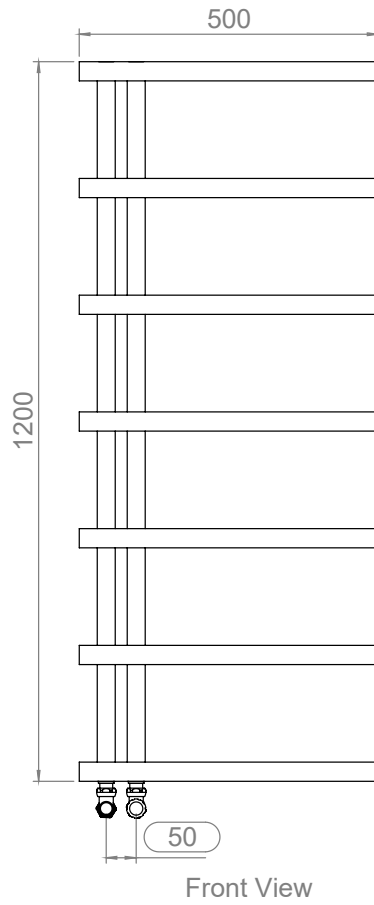

VERA - VR512-7

INS-VS1

ALL MEASUREMENTS ARE IN MILLIMETRES

MANUFACTURED FROM STAINLESS STEEL

Installation Accessories

Fitting Position

Vertical Mount
 All Dimensions are in mm
 Max.Working Pressure = 10 Bar
 Max.Working Temperature = 95°
 Inlet/Outlet: 1/2" BSP
 Fuel: H