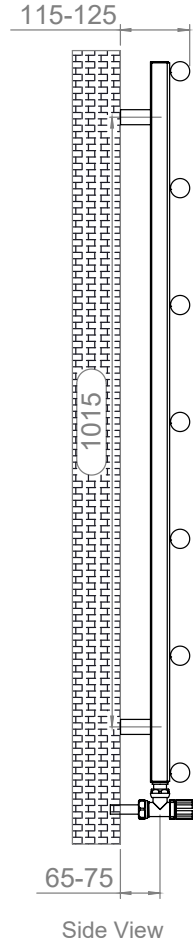

VERA - VR512-7

INS-VS1

ALL MEASUREMENTS ARE IN MILLIMETRES

MANUFACTURED FROM STAINLESS STEEL

Installation Accessories

Fitting Position

Vertical Mount
 All Dimensions are in mm
 Max.Working Pressure = 10 Bar
 Max.Working Temperature = 95°
 Inlet/Outlet: 1/2" BSP
 Fuel: H