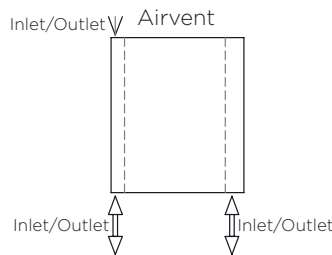

TORA MITRED - TOR510-7M

INS-VS1

ALL MEASUREMENTS ARE IN MILLIMETRES

MANUFACTURED FROM STAINLESS STEEL

airvent

Back View

Front View

Side View

Top View

Installation Accessories

Fitting Position

Vertical Mount
 All Dimensions are in mm
 Max.Working Pressure = 10 Bar
 Max.Working Temperature = 120°C
 Inlet/Outlet: 1/2" BSP

Technical specifications are subject to change without prior notice.