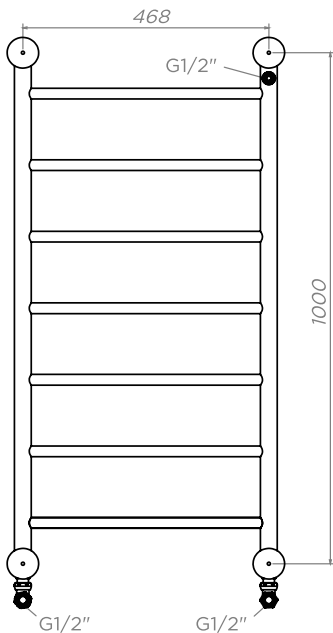

TORA MITRED - TOR510-7M

INS-VS1

ALL MEASUREMENTS ARE IN MILLIMETRES

MANUFACTURED FROM STAINLESS STEEL

airvent

Back View

Front View

Side View

Top View

Installation Accessories

Fitting Position

Vertical Mount
 All Dimensions are in mm
 Max.Working Pressure = 10 Bar
 Max.Working Temperature = 120°C
 Inlet/Outlet: 1/2" BSP

Technical specifications are subject to change without prior notice.