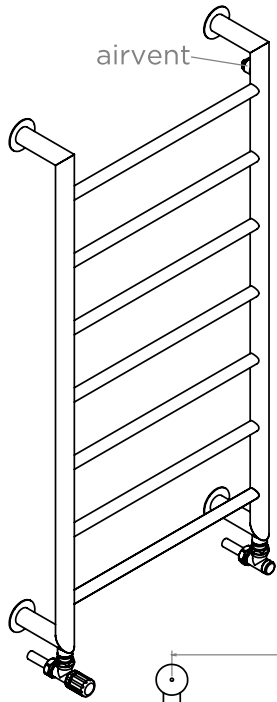

TORA MITRED - TOR510-7M

INS-VS1

ALL MEASUREMENTS ARE IN MILLIMETRES

MANUFACTURED FROM STAINLESS STEEL

airvent

Back View

Front View

Side View

Top View

Installation Accessories

Fitting Position

Vertical Mount
 All Dimensions are in mm
 Max.Working Pressure = 10 Bar
 Max.Working Temperature = 120°C
 Inlet/Outlet: 1/2" BSP

Technical specifications are subject to change without prior notice.