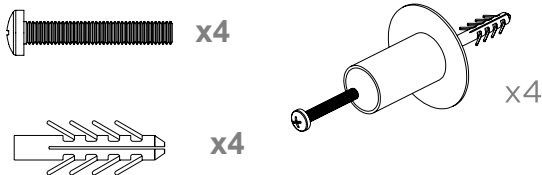

TORA MITRED - TOR510-7M

INS-VS1

ALL MEASUREMENTS ARE IN MILLIMETRES

MANUFACTURED FROM STAINLESS STEEL

airvent

Back View

Front View

Side View

Top View

Installation Accessories

Fitting Position

Vertical Mount
 All Dimensions are in mm
 Max.Working Pressure = 10 Bar
 Max.Working Temperature = 120°C
 Inlet/Outlet: 1/2" BSP

Technical specifications are subject to change without prior notice.