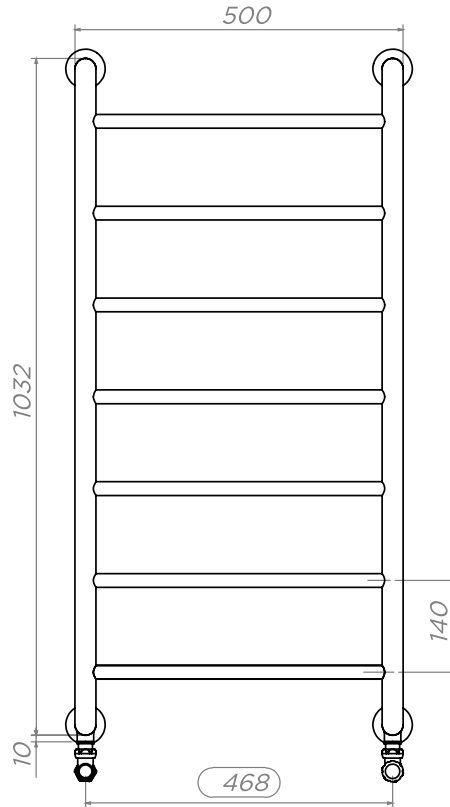

TORA MITRED - TOR510-7M

INS-VS1

ALL MEASUREMENTS ARE IN MILLIMETRES

MANUFACTURED FROM STAINLESS STEEL

airvent

Back View

Front View

Side View

Top View

Installation Accessories

Fitting Position

Vertical Mount
 All Dimensions are in mm
 Max.Working Pressure = 10 Bar
 Max.Working Temperature = 120°C
 Inlet/Outlet: 1/2" BSP

Technical specifications are subject to change without prior notice.