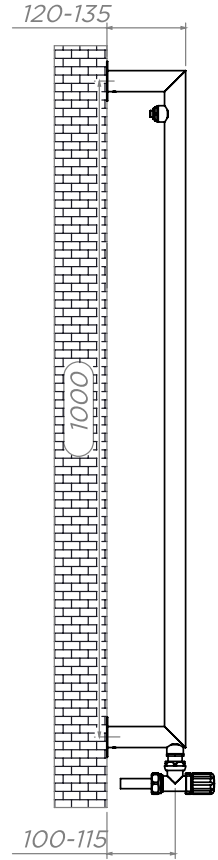

TORA MITRED - TOR510-7M

INS-VS1

ALL MEASUREMENTS ARE IN MILLIMETRES

MANUFACTURED FROM STAINLESS STEEL

airvent

Back View

Front View

Side View

Top View

Installation Accessories

Fitting Position

Vertical Mount
 All Dimensions are in mm
 Max.Working Pressure = 10 Bar
 Max.Working Temperature = 120°C
 Inlet/Outlet: 1/2" BSP

Technical specifications are subject to change without prior notice.