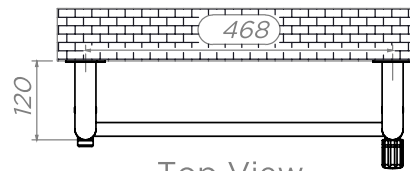

TORA MITRED - TOR510-7M

INS-VS1

ALL MEASUREMENTS ARE IN MILLIMETRES

MANUFACTURED FROM STAINLESS STEEL

airvent

Back View

Front View

Side View

Top View

Installation Accessories

Fitting Position

Vertical Mount
 All Dimensions are in mm
 Max.Working Pressure = 10 Bar
 Max.Working Temperature = 120°C
 Inlet/Outlet: 1/2" BSP

Technical specifications are subject to change without prior notice.