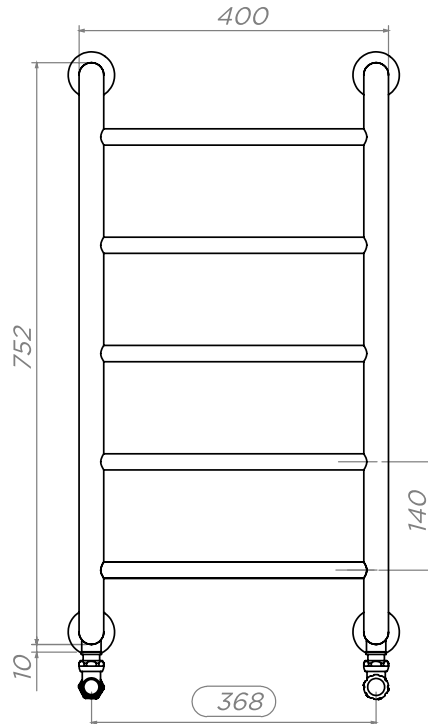

# TORA MITRED - TOR407-5M

INS-VS1

ALL MEASUREMENTS ARE IN MILLIMETRES

MANUFACTURED FROM STAINLESS STEEL

Front View

Side View

Top View

## Fitting Position

Vertical Mount  
 All Dimensions are in mm  
 Max.Working Pressure = 10 Bar  
 Max.Working Temperature = 120°C  
 Inlet/Outlet: 1/2" BSP

Technical specifications are subject to change without prior notice.