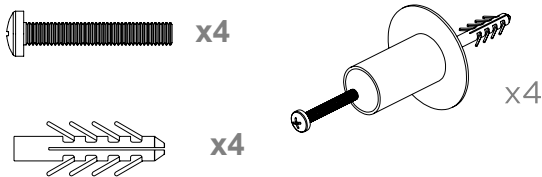

# TORA MITRED - TOR407-5M

INS-VS1

ALL MEASUREMENTS ARE IN MILLIMETRES

MANUFACTURED FROM STAINLESS STEEL

Front View

Side View

Top View

## Fitting Position

Vertical Mount  
 All Dimensions are in mm  
 Max.Working Pressure = 10 Bar  
 Max.Working Temperature = 120°C  
 Inlet/Outlet: 1/2" BSP

Technical specifications are subject to change without prior notice.