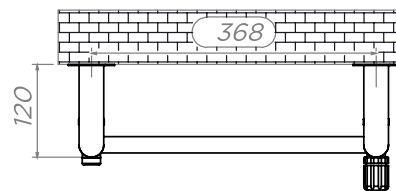

# TORA MITRED - TOR407-5M

INS-VS1

ALL MEASUREMENTS ARE IN MILLIMETRES

MANUFACTURED FROM STAINLESS STEEL

Front View

Side View

Top View

## Fitting Position

Vertical Mount  
 All Dimensions are in mm  
 Max.Working Pressure = 10 Bar  
 Max.Working Temperature = 120°C  
 Inlet/Outlet: 1/2" BSP

Technical specifications are subject to change without prior notice.