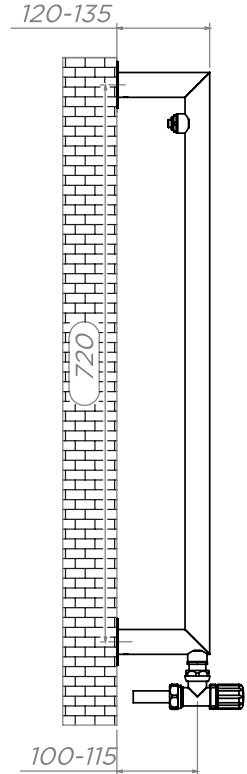

# TORA MITRED - TOR407-5M

INS-VS1

ALL MEASUREMENTS ARE IN MILLIMETRES

MANUFACTURED FROM STAINLESS STEEL

Front View

Side View

Top View

## Fitting Position

Vertical Mount  
 All Dimensions are in mm  
 Max.Working Pressure = 10 Bar  
 Max.Working Temperature = 120°C  
 Inlet/Outlet: 1/2" BSP

Technical specifications are subject to change without prior notice.