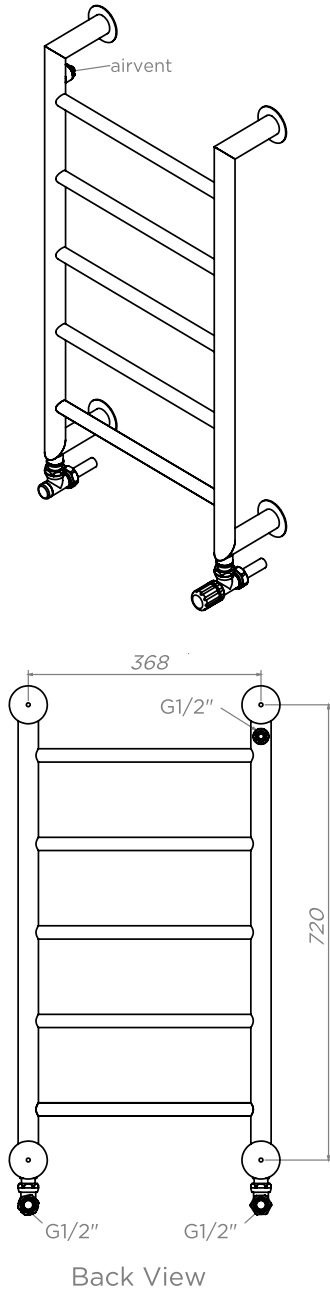

# TORA MITRED - TOR407-5M

INS-VS1

ALL MEASUREMENTS ARE IN MILLIMETRES

MANUFACTURED FROM STAINLESS STEEL

Front View

Side View

Top View

## Fitting Position

Vertical Mount  
 All Dimensions are in mm  
 Max.Working Pressure = 10 Bar  
 Max.Working Temperature = 120°C  
 Inlet/Outlet: 1/2" BSP

Technical specifications are subject to change without prior notice.