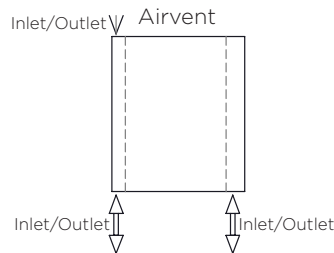

# TORA MITRED - TOR407-5M

INS-VS1

ALL MEASUREMENTS ARE IN MILLIMETRES

MANUFACTURED FROM STAINLESS STEEL

Front View

Side View

Top View

## Fitting Position

Vertical Mount  
 All Dimensions are in mm  
 Max.Working Pressure = 10 Bar  
 Max.Working Temperature = 120°C  
 Inlet/Outlet: 1/2" BSP

Technical specifications are subject to change without prior notice.