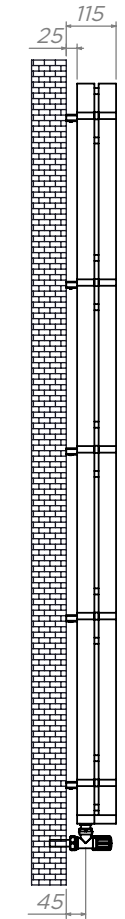

TIRENDAZ - TRZ617-12

INS-VS1

ALL MEASUREMENTS ARE IN MILLIMETRES

MANUFACTURED FROM STAINLESS STEEL

Front View

Back View

Top View

Side View

Installation Accessories:

All Dimension are in mm
 Max. Working Pressure = 10 Bar
 Max. Working Temperature = 95° C
 Inlet / Outlet : 1/2" BSP

Technical specifications are subject to change without prior notice.