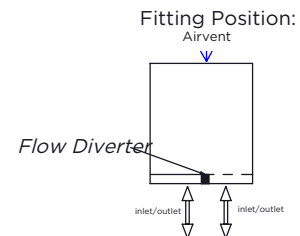

TIRENDAZ - TRZ617-12

INS-VS1

ALL MEASUREMENTS ARE IN MILLIMETRES

MANUFACTURED FROM STAINLESS STEEL

Front View

Back View

Top View

Side View

Installation Accessories:

All Dimension are in mm
 Max. Working Pressure = 10 Bar
 Max. Working Temperature = 95° C
 Inlet / Outlet : 1/2" BSP

Technical specifications are subject to change without prior notice.