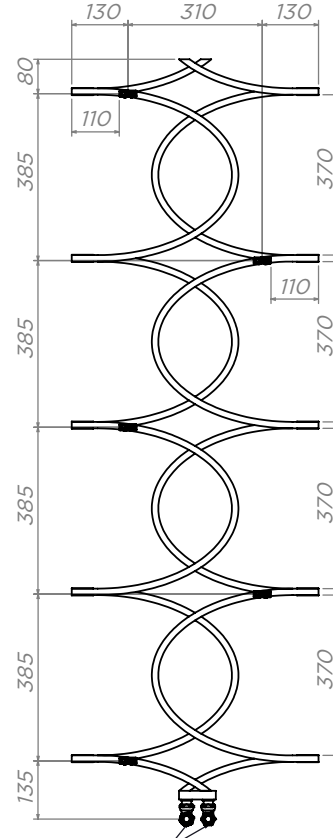

TIRENDAZ - TRZ617-12

INS-VS1

ALL MEASUREMENTS ARE IN MILLIMETRES

MANUFACTURED FROM STAINLESS STEEL

Front View

Back View

Top View

Side View

Installation Accessories:

All Dimension are in mm
 Max. Working Pressure = 10 Bar
 Max. Working Temperature = 95° C
 Inlet / Outlet : 1/2" BSP

Technical specifications are subject to change without prior notice.