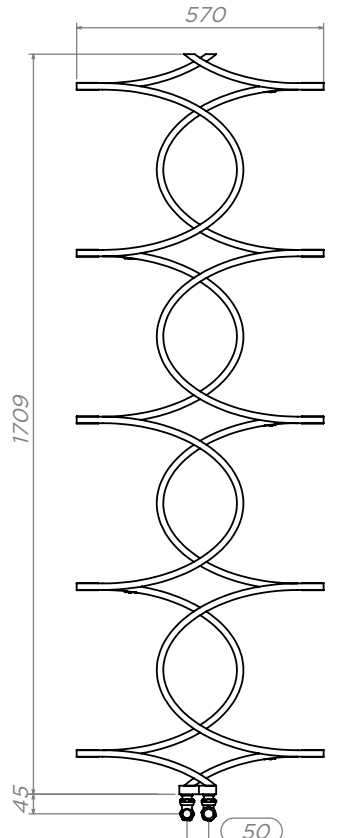

TIRENDAZ - TRZ617-12

INS-VS1

ALL MEASUREMENTS ARE IN MILLIMETRES

MANUFACTURED FROM STAINLESS STEEL

Front View

Back View

Top View

Side View

Installation Accessories:

All Dimension are in mm
 Max. Working Pressure = 10 Bar
 Max. Working Temperature = 95° C
 Inlet / Outlet : 1/2" BSP

Technical specifications are subject to change without prior notice.