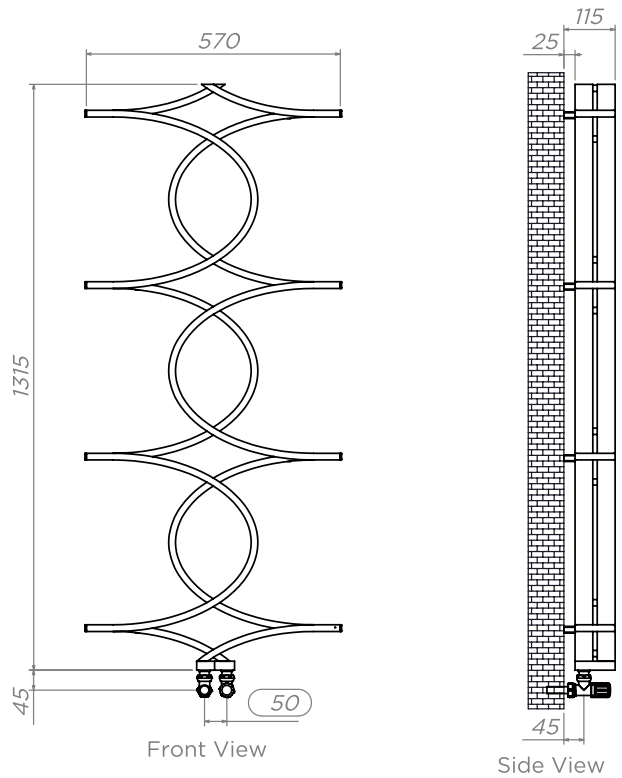

TIRENDAZ - TRZ613-10

INS-VS1

ALL MEASUREMENTS ARE IN MILLIMETRES

MANUFACTURED FROM STAINLESS STEEL

All Dimension are in mm
 Max.Working Pressure = 10 Bar
 Max.Working Temperature=95° C
 Inlet / Outlet : 1/2" BSP