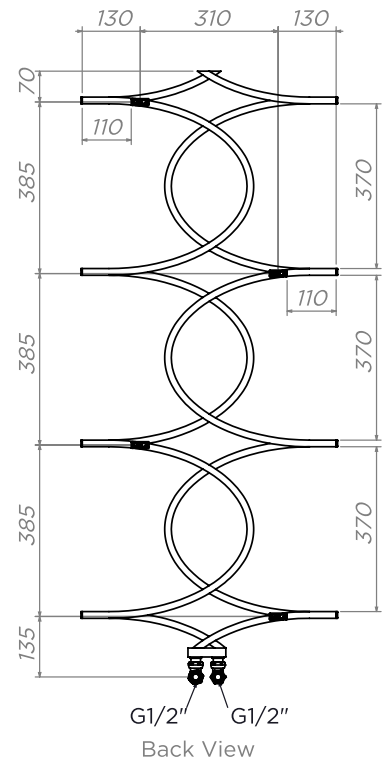

TIRENDAZ - TRZ613-10

INS-VS1

ALL MEASUREMENTS ARE IN MILLIMETRES

MANUFACTURED FROM STAINLESS STEEL

All Dimension are in mm
 Max.Working Pressure = 10 Bar
 Max.Working Temperature=95° C
 Inlet / Outlet : 1/2" BSP