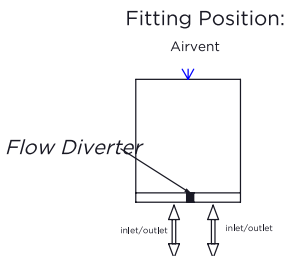

TIRENDAZ - TRZ613-10

INS-VS1

ALL MEASUREMENTS ARE IN MILLIMETRES

MANUFACTURED FROM STAINLESS STEEL

All Dimension are in mm
 Max.Working Pressure = 10 Bar
 Max.Working Temperature=95° C
 Inlet / Outlet : 1/2" BSP