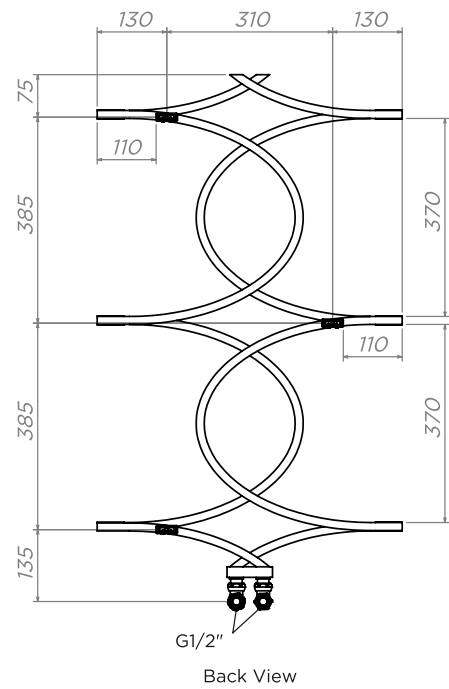

Installation Accessories:

Technical specifications are subject to change without prior notice.

AEON is the designer heating division of Pitacs Limited.
Pitacs Limited, Bradbourne Point, Bradbourne Drive, Tilbrook, Milton Keynes,
Buckinghamshire, MK7 8AT, UK

T: +44 (0)1908 271155 E: info@pitacs.com W: www.aeon.uk.com