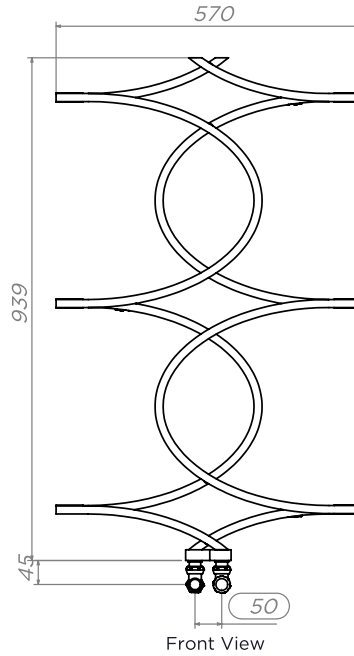

# TIRENDAZ - TRZ609-8

INS-VS1

ALL MEASUREMENTS ARE IN MILLIMETRES

MANUFACTURED FROM STAINLESS STEEL

All Dimension are in mm  
Max. Working Pressure = 10 Bar  
Max. Working Temperature = 95° C  
Inlet / Outlet : 1/2" BSP