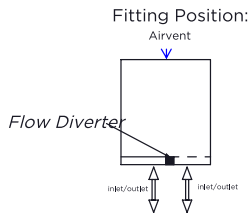

# TIRENDAZ - TRZ609-8

INS-VS1

ALL MEASUREMENTS ARE IN MILLIMETRES

MANUFACTURED FROM STAINLESS STEEL

All Dimension are in mm  
Max. Working Pressure = 10 Bar  
Max. Working Temperature = 95° C  
Inlet / Outlet : 1/2" BSP