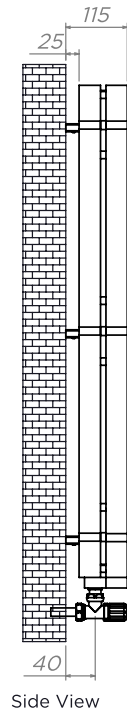

# TIRENDAZ - TRZ609-8

INS-VS1

ALL MEASUREMENTS ARE IN MILLIMETRES

MANUFACTURED FROM STAINLESS STEEL

All Dimension are in mm  
Max. Working Pressure = 10 Bar  
Max. Working Temperature = 95° C  
Inlet / Outlet : 1/2" BSP