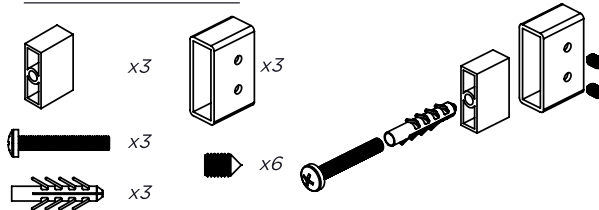

Installation Accessories:

Technical specifications are subject to change without prior notice.

AEON is the designer heating division of Pitacs Limited.
Pitacs Limited, Bradbourne Point, Bradbourne Drive, Tilbrook, Milton Keynes,
Buckinghamshire, MK7 8AT, UK

T: +44 (0)1908 271155 E: info@pitacs.com W: www.aeon.uk.com