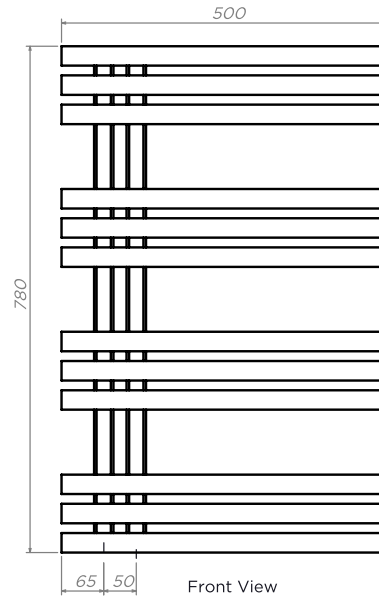

TEMPEST - TMP805

INS-VS1

ALL MEASUREMENTS ARE IN MILLIMETRES

MANUFACTURED FROM STAINLESS STEEL

Front View

Side View

Installation Accessories:

Plumbing Position:

Vertical mount
 All Dimensions are in mm
 Max. Working Pressure: 10 Bar
 Max. Working Temperature: 95° C
 Inlet / Outlet : 1/2" BSP
 Fuel : E/H/D

Back View

Top View

Technical specifications are subject to change without prior notice.