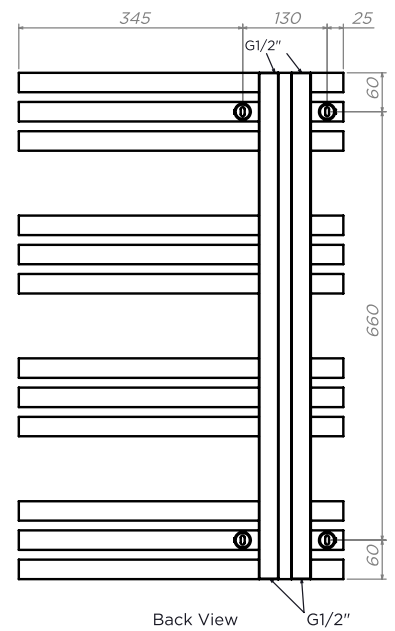

TEMPEST - TMP805

INS-VS1

ALL MEASUREMENTS ARE IN MILLIMETRES

MANUFACTURED FROM STAINLESS STEEL

Front View

Side View

Installation Accessories:

Plumbing Position:

Vertical mount
 All Dimensions are in mm
 Max. Working Pressure: 10 Bar
 Max. Working Temperature: 95° C
 Inlet / Outlet : 1/2" BSP
 Fuel : E/H/D

Back View

Top View

Technical specifications are subject to change without prior notice.