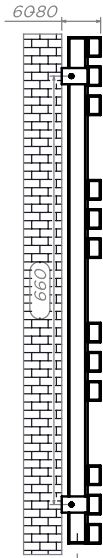

TEMPEST - TMP805

INS-VS1

ALL MEASUREMENTS ARE IN MILLIMETRES

MANUFACTURED FROM STAINLESS STEEL

Front View

Side View

Installation Accessories:

Plumbing Position:

Vertical mount
 All Dimensions are in mm
 Max. Working Pressure: 10 Bar
 Max. Working Temperature: 95° C
 Inlet / Outlet : 1/2" BSP
 Fuel : E/H/D

Back View

Top View

Technical specifications are subject to change without prior notice.