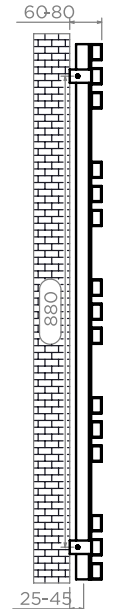

TEMPEST - TMP105

INS-VS1

ALL MEASUREMENTS ARE IN MILLIMETRES

MANUFACTURED FROM STAINLESS STEEL

Front View

Side View

Top View

Back View

Installation Accessories:

Plumbing Position:

Vertical mount
 All Dimensions are in mm
 Max. Working Pressure: 10 Bar
 Max. Working Temperature: 95° C
 Inlet / Outlet : 1/2" BSP
 Fuel : E/H/D

Technical specifications are subject to change without prior notice.