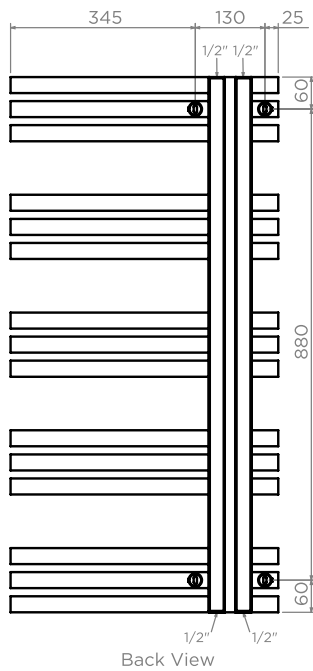

TEMPEST - TMP105

INS-VS1

ALL MEASUREMENTS ARE IN MILLIMETRES

MANUFACTURED FROM STAINLESS STEEL

Front View

Side View

Top View

Back View

Installation Accessories:

Plumbing Position:

Vertical mount
 All Dimensions are in mm
 Max. Working Pressure: 10 Bar
 Max. Working Temperature: 95° C
 Inlet / Outlet : 1/2" BSP
 Fuel : E/H/D

Technical specifications are subject to change without prior notice.