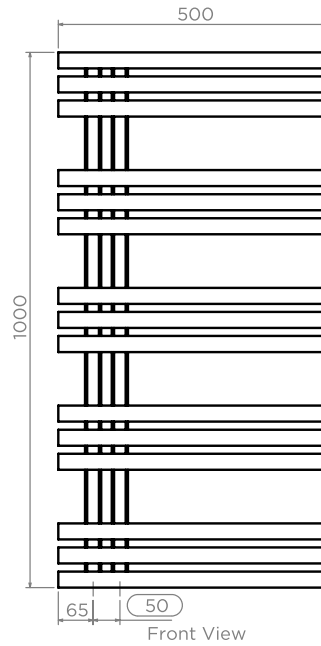

TEMPEST - TMP105

INS-VS1

ALL MEASUREMENTS ARE IN MILLIMETRES

MANUFACTURED FROM STAINLESS STEEL

Front View

Side View

Top View

Back View

Installation Accessories:

Plumbing Position:

Vertical mount
 All Dimensions are in mm
 Max. Working Pressure: 10 Bar
 Max. Working Temperature: 95° C
 Inlet / Outlet : 1/2" BSP
 Fuel : E/H/D

Technical specifications are subject to change without prior notice.