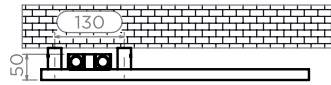

TEMPEST - TMP105

INS-VS1

ALL MEASUREMENTS ARE IN MILLIMETRES

MANUFACTURED FROM STAINLESS STEEL

Front View

Side View

Top View

Back View

Installation Accessories:

Plumbing Position:

Vertical mount
 All Dimensions are in mm
 Max. Working Pressure: 10 Bar
 Max. Working Temperature: 95° C
 Inlet / Outlet : 1/2" BSP
 Fuel : E/H/D

Technical specifications are subject to change without prior notice.