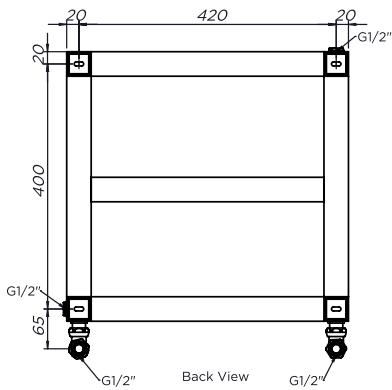

T-BAR - TBA404

INS-VS1

ALL MEASUREMENTS ARE IN MILLIMETRES

MANUFACTURED FROM STAINLESS STEEL

Installation Accesories:

Fitting Position:

All Dimension are in mm
Max.Working Pressure = 10 Bar
Max.Working Temperature=95° C
Inlet / Outlet : 1/2" BSP