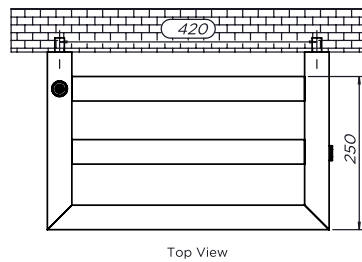

T-BAR - TBA404

INS-VS1

ALL MEASUREMENTS ARE IN MILLIMETRES

MANUFACTURED FROM STAINLESS STEEL

Installation Accesories:

Fitting Position:

All Dimension are in mm
Max.Working Pressure = 10 Bar
Max.Working Temperature=95° C
Inlet / Outlet : 1/2" BSP