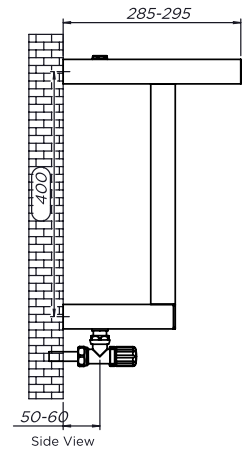

T-BAR - TBA404

INS-VS1

ALL MEASUREMENTS ARE IN MILLIMETRES

MANUFACTURED FROM STAINLESS STEEL

Installation Accesories:

Fitting Position:

All Dimension are in mm
Max.Working Pressure = 10 Bar
Max.Working Temperature=95° C
Inlet / Outlet : 1/2" BSP