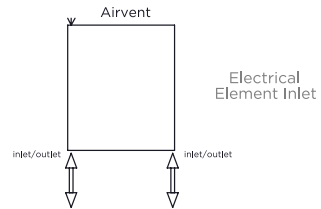

T-BAR - TBA404

INS-VS1

ALL MEASUREMENTS ARE IN MILLIMETRES

MANUFACTURED FROM STAINLESS STEEL

Installation Accesories:

Fitting Position:

All Dimension are in mm
Max.Working Pressure = 10 Bar
Max.Working Temperature=95° C
Inlet / Outlet : 1/2" BSP