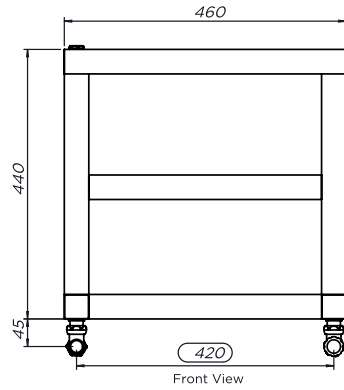

T-BAR - TBA404

INS-VS1

ALL MEASUREMENTS ARE IN MILLIMETRES

MANUFACTURED FROM STAINLESS STEEL

Installation Accesories:

Fitting Position:

All Dimension are in mm
Max.Working Pressure = 10 Bar
Max.Working Temperature=95° C
Inlet / Outlet : 1/2" BSP