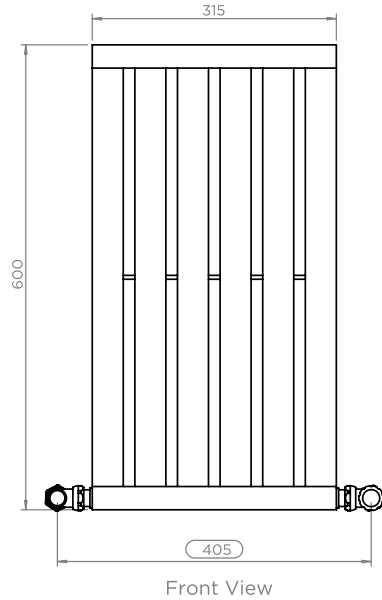

# SUPRA SINGLE - SUPS63

INS-VS1

ALL MEASUREMENTS ARE IN MILLIMETRES

MANUFACTURED FROM STAINLESS STEEL

Fitting Position:

### Installation Accessories:

All Dimension are in mm  
 Max. Working Pressure = 10 Bar  
 Max. Working Temperature = 95° C  
 Inlet / Outlet : 1/2" BSP

Technical specifications are subject to change without prior notice.