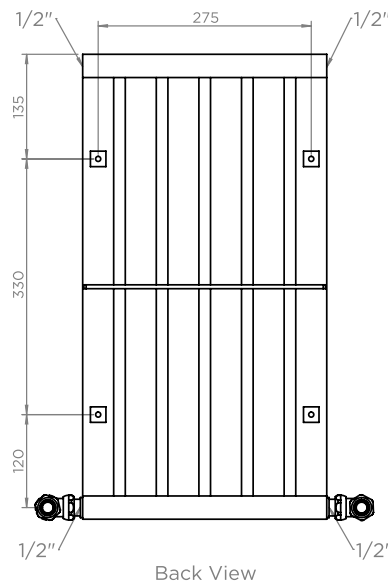

# SUPRA SINGLE - SUPS63

INS-VS1

ALL MEASUREMENTS ARE IN MILLIMETRES

MANUFACTURED FROM STAINLESS STEEL

Fitting Position:

### Installation Accessories:

All Dimension are in mm  
 Max. Working Pressure = 10 Bar  
 Max. Working Temperature = 95° C  
 Inlet / Outlet : 1/2" BSP

Technical specifications are subject to change without prior notice.