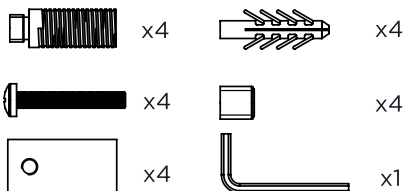

# SUPRA SINGLE - SUPS63

INS-VS1

ALL MEASUREMENTS ARE IN MILLIMETRES

MANUFACTURED FROM STAINLESS STEEL

Fitting Position:

### Installation Accessories:

All Dimension are in mm  
 Max. Working Pressure = 10 Bar  
 Max. Working Temperature = 95° C  
 Inlet / Outlet : 1/2" BSP

Technical specifications are subject to change without prior notice.