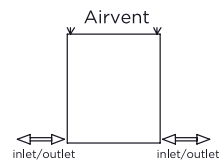

# SUPRA SINGLE - SUPS63

INS-VS1

ALL MEASUREMENTS ARE IN MILLIMETRES

MANUFACTURED FROM STAINLESS STEEL

Fitting Position:

### Installation Accessories:

All Dimension are in mm  
 Max. Working Pressure = 10 Bar  
 Max. Working Temperature = 95° C  
 Inlet / Outlet : 1/2" BSP

Technical specifications are subject to change without prior notice.