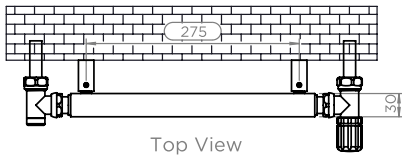

# SUPRA SINGLE - SUPS63

INS-VS1

ALL MEASUREMENTS ARE IN MILLIMETRES

MANUFACTURED FROM STAINLESS STEEL

Fitting Position:

### Installation Accessories:

All Dimension are in mm  
 Max. Working Pressure = 10 Bar  
 Max. Working Temperature = 95° C  
 Inlet / Outlet : 1/2" BSP

Technical specifications are subject to change without prior notice.