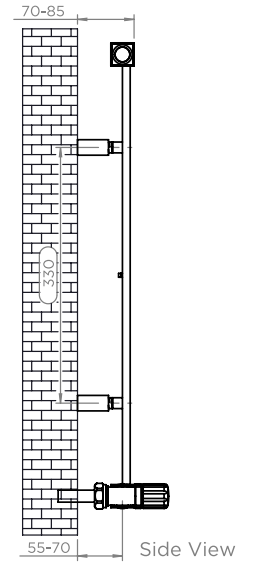

# SUPRA SINGLE - SUPS63

INS-VS1

ALL MEASUREMENTS ARE IN MILLIMETRES

MANUFACTURED FROM STAINLESS STEEL

Fitting Position:

### Installation Accessories:

All Dimension are in mm  
 Max. Working Pressure = 10 Bar  
 Max. Working Temperature = 95° C  
 Inlet / Outlet : 1/2" BSP

Technical specifications are subject to change without prior notice.