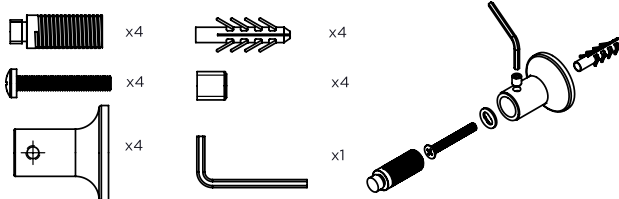

# SOFI - SS1505

INS-VS1

ALL MEASUREMENTS ARE IN MILLIMETRES

MANUFACTURED FROM STAINLESS STEEL

### Installation Accessories:

### Plumbing Position:

All Dimensions are in mm  
 Max.Working Pressure: 10 Bar  
 Max.Working Temperature: 95° C  
 Inlet / Outlet : 1/2" BSP  
 Fuel : E/H/D

Technical specifications are subject to change without prior notice.