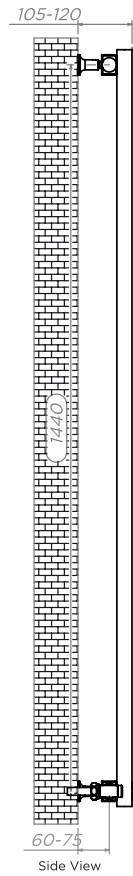

# SOFI - SS1505

INS-VS1

ALL MEASUREMENTS ARE IN MILLIMETRES

MANUFACTURED FROM STAINLESS STEEL

### Installation Accessories:

### Plumbing Position:

All Dimensions are in mm  
 Max.Working Pressure: 10 Bar  
 Max.Working Temperature: 95° C  
 Inlet / Outlet : 1/2" BSP  
 Fuel : E/H/D

Technical specifications are subject to change without prior notice.