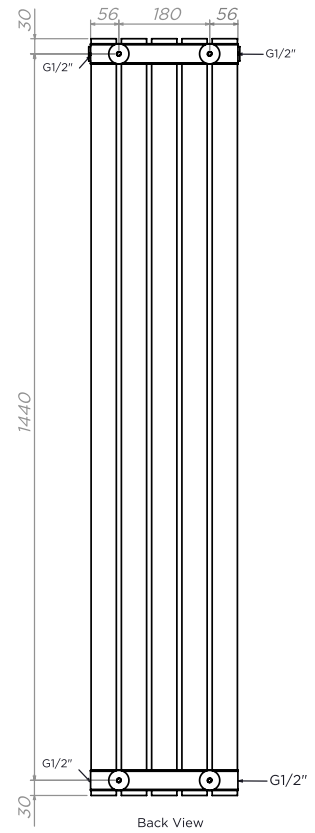

# SOFI - SS1505

INS-VS1

ALL MEASUREMENTS ARE IN MILLIMETRES

MANUFACTURED FROM STAINLESS STEEL

### Plumbing Position:

All Dimensions are in mm  
 Max.Working Pressure: 10 Bar  
 Max.Working Temperature: 95° C  
 Inlet / Outlet : 1/2" BSP  
 Fuel : E/H/D

Technical specifications are subject to change without prior notice.