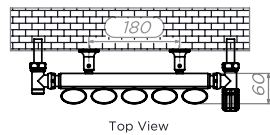

# SOFI - SS1505

INS-VS1

ALL MEASUREMENTS ARE IN MILLIMETRES

MANUFACTURED FROM STAINLESS STEEL