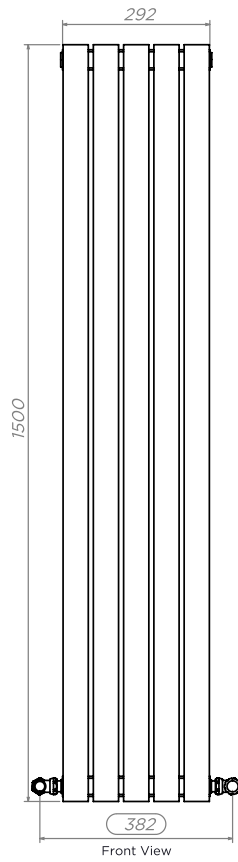

# SOFI - SS1505

INS-VS1

ALL MEASUREMENTS ARE IN MILLIMETRES

MANUFACTURED FROM STAINLESS STEEL

### Plumbing Position:

All Dimensions are in mm  
 Max.Working Pressure: 10 Bar  
 Max.Working Temperature: 95° C  
 Inlet / Outlet : 1/2" BSP  
 Fuel : E/H/D

Technical specifications are subject to change without prior notice.