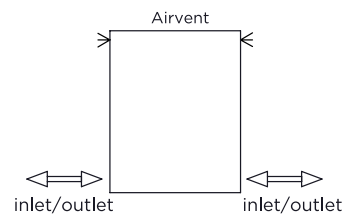

# SOFI - SS1505

INS-VS1

ALL MEASUREMENTS ARE IN MILLIMETRES

MANUFACTURED FROM STAINLESS STEEL

### Plumbing Position:

All Dimensions are in mm  
 Max.Working Pressure: 10 Bar  
 Max.Working Temperature: 95° C  
 Inlet / Outlet : 1/2" BSP  
 Fuel : E/H/D

Technical specifications are subject to change without prior notice.