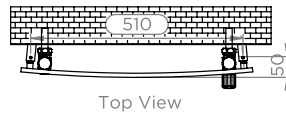

SIESTA - SIE520-29

INS-VS1

ALL MEASUREMENTS ARE IN MILLIMETRES

MANUFACTURED FROM STAINLESS STEEL

Installation Accesories:

Fitting Position:

All Dimension are in mm
 Max.Working Pressure = 10 Bar
 Max.Working Temperature=95° C
 Inlet / Outlet : 1/2" BSP