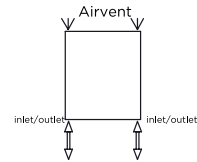

SIESTA - SIE520-29

INS-VS1

ALL MEASUREMENTS ARE IN MILLIMETRES

MANUFACTURED FROM STAINLESS STEEL

Installation Accesories:

Fitting Position:

All Dimension are in mm
 Max.Working Pressure = 10 Bar
 Max.Working Temperature=95° C
 Inlet / Outlet : 1/2" BSP