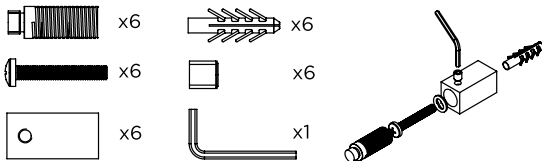

SIESTA - SIE520-29

INS-VS1

ALL MEASUREMENTS ARE IN MILLIMETRES

MANUFACTURED FROM STAINLESS STEEL

Installation Accesories:

Fitting Position:

All Dimension are in mm
 Max.Working Pressure = 10 Bar
 Max.Working Temperature=95° C
 Inlet / Outlet : 1/2" BSP