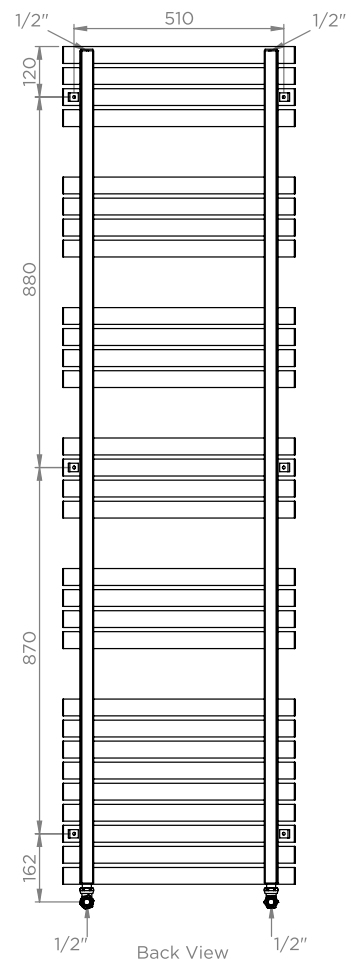

SIESTA - SIE520-29

INS-VS1

ALL MEASUREMENTS ARE IN MILLIMETRES

MANUFACTURED FROM STAINLESS STEEL

Installation Accesories:

Fitting Position:

All Dimension are in mm
 Max.Working Pressure = 10 Bar
 Max.Working Temperature=95° C
 Inlet / Outlet : 1/2" BSP