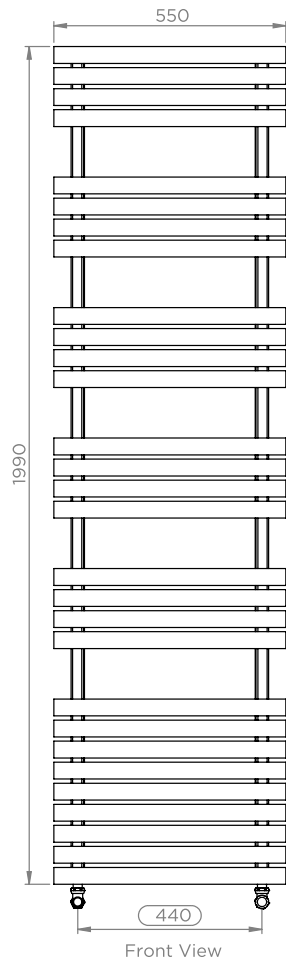

SIESTA - SIE520-29

INS-VS1

ALL MEASUREMENTS ARE IN MILLIMETRES

MANUFACTURED FROM STAINLESS STEEL

Installation Accesories:

Fitting Position:

All Dimension are in mm
 Max.Working Pressure = 10 Bar
 Max.Working Temperature=95° C
 Inlet / Outlet : 1/2" BSP