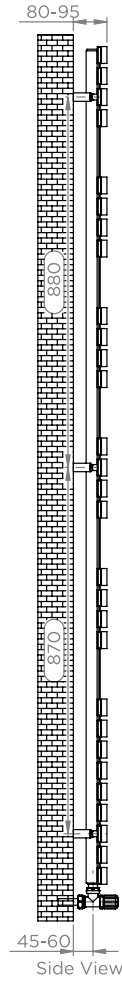

SIESTA - SIE520-29

INS-VS1

ALL MEASUREMENTS ARE IN MILLIMETRES

MANUFACTURED FROM STAINLESS STEEL

Installation Accesories:

Fitting Position:

All Dimension are in mm
 Max.Working Pressure = 10 Bar
 Max.Working Temperature=95° C
 Inlet / Outlet : 1/2" BSP