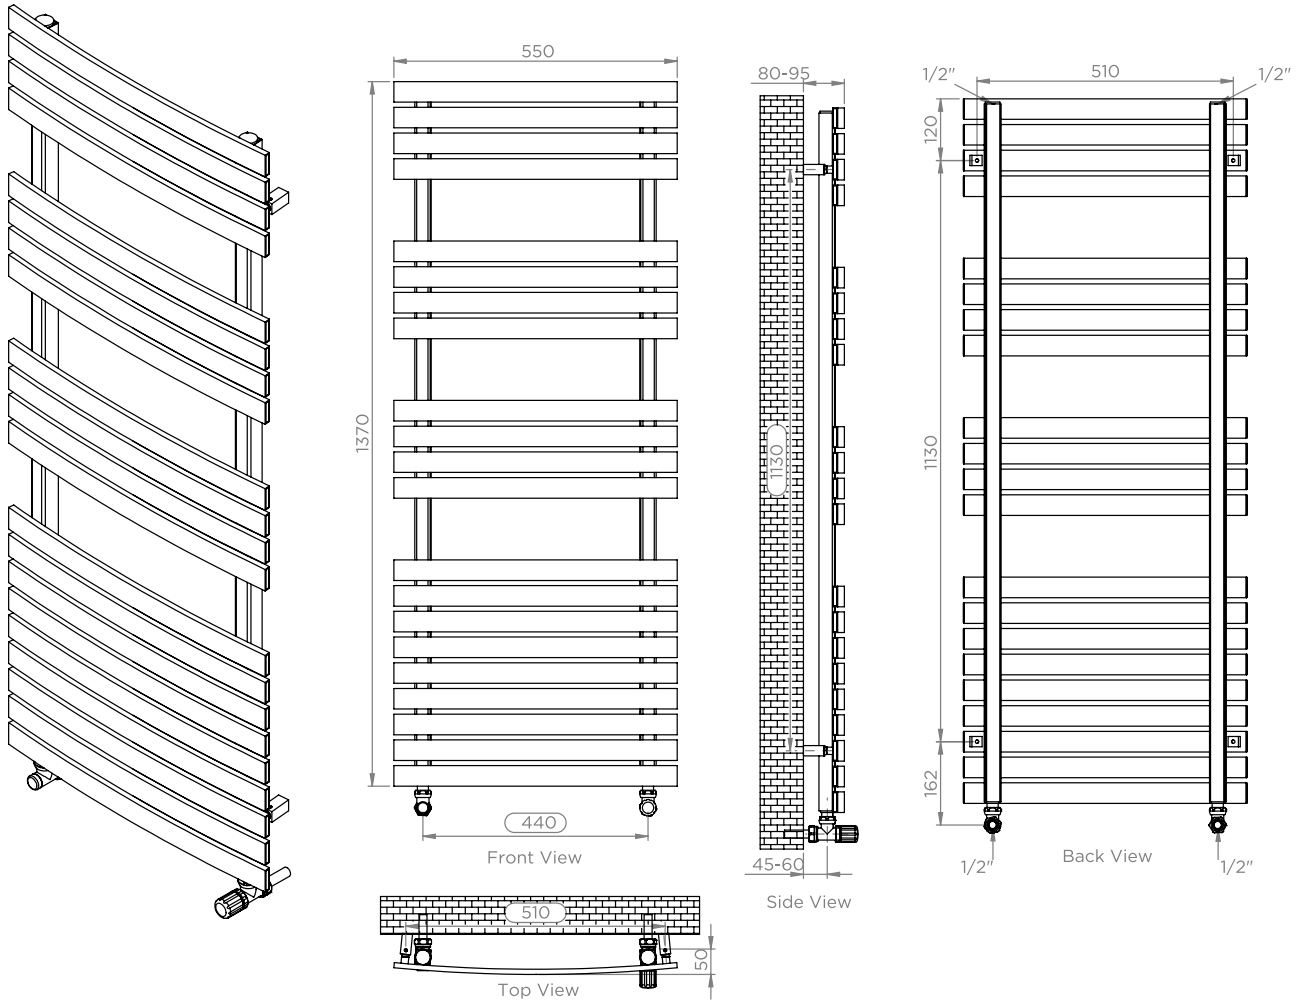

SIESTA - SIE514-21

INS-VS1

ALL MEASUREMENTS ARE IN MILLIMETRES

MANUFACTURED FROM STAINLESS STEEL

Installation Accesories:

Fitting Position:

All Dimension are in mm
 Max.Working Pressure = 10 Bar
 Max.Working Temperature=95° C
 Inlet / Outlet : 1/2" BSP