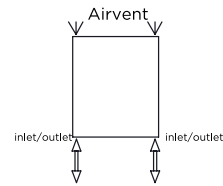

SIESTA - SIE514-21

INS-VS1

ALL MEASUREMENTS ARE IN MILLIMETRES

MANUFACTURED FROM STAINLESS STEEL

Installation Accesories:

Fitting Position:

All Dimension are in mm
 Max.Working Pressure = 10 Bar
 Max.Working Temperature=95° C
 Inlet / Outlet : 1/2" BSP