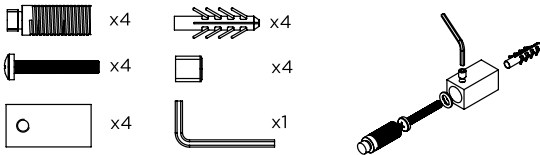

SIESTA - SIE514-21

INS-VS1

ALL MEASUREMENTS ARE IN MILLIMETRES

MANUFACTURED FROM STAINLESS STEEL

Installation Accesories:

Fitting Position:

All Dimension are in mm
 Max.Working Pressure = 10 Bar
 Max.Working Temperature=95° C
 Inlet / Outlet : 1/2" BSP