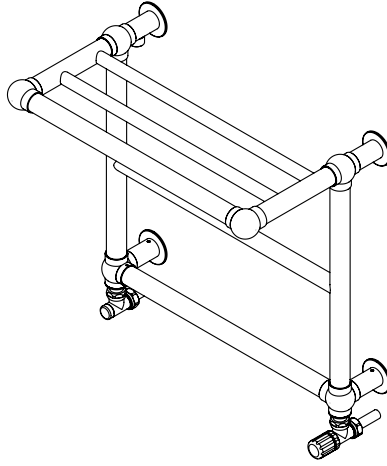

SALUTA - SAL055

INS-VS1

ALL MEASUREMENTS ARE IN MILLIMETRES

MANUFACTURED FROM STAINLESS STEEL

FITTING POSITION:

INSTALLATION ACCESSORIES:

All Dimension are in mm
 Max.Working Pressure = 10 Bar
 Max.Working Temperature=95° C
 Inlet / Outlet : 1/2" BSP