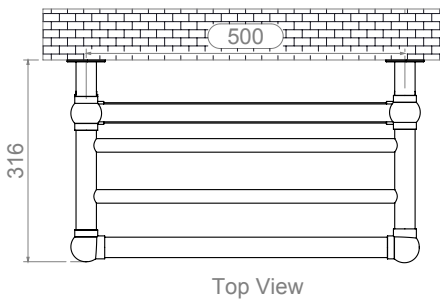

SALUTA - SAL055

INS-VS1

ALL MEASUREMENTS ARE IN MILLIMETRES

MANUFACTURED FROM STAINLESS STEEL

FITTING POSITION:

INSTALLATION ACCESSORIES:

All Dimension are in mm
 Max.Working Pressure = 10 Bar
 Max.Working Temperature=95° C
 Inlet / Outlet : 1/2" BSP