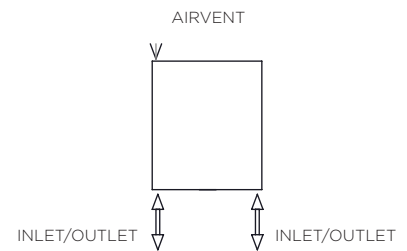

SALUTA - SAL055

INS-VS1

ALL MEASUREMENTS ARE IN MILLIMETRES

MANUFACTURED FROM STAINLESS STEEL

FITTING POSITION:

INSTALLATION ACCESSORIES:

All Dimension are in mm
 Max.Working Pressure = 10 Bar
 Max.Working Temperature=95° C
 Inlet / Outlet : 1/2" BSP