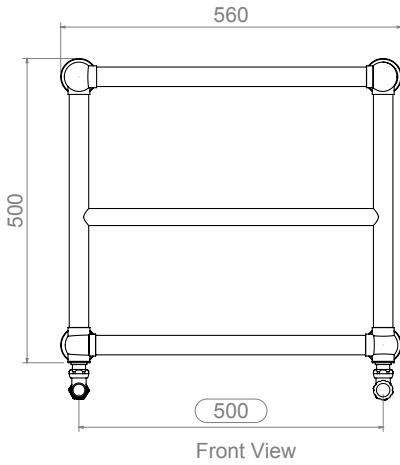

SALUTA - SAL055

INS-VS1

ALL MEASUREMENTS ARE IN MILLIMETRES

MANUFACTURED FROM STAINLESS STEEL

FITTING POSITION:

INSTALLATION ACCESSORIES:

All Dimension are in mm
 Max.Working Pressure = 10 Bar
 Max.Working Temperature=95° C
 Inlet / Outlet : 1/2" BSP