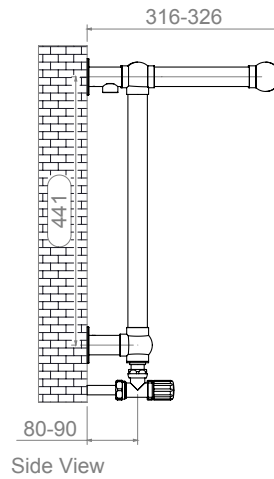

SALUTA - SAL055

INS-VS1

ALL MEASUREMENTS ARE IN MILLIMETRES

MANUFACTURED FROM STAINLESS STEEL

FITTING POSITION:

INSTALLATION ACCESSORIES:

All Dimension are in mm
 Max.Working Pressure = 10 Bar
 Max.Working Temperature=95° C
 Inlet / Outlet : 1/2" BSP