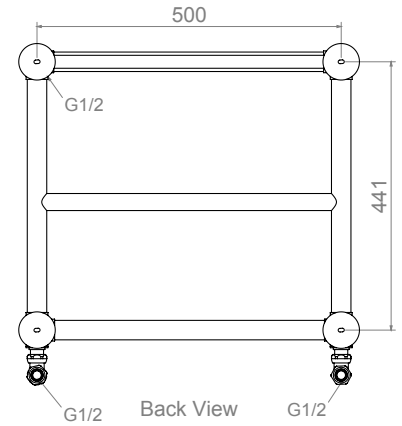

SALUTA - SAL055

INS-VS1

ALL MEASUREMENTS ARE IN MILLIMETRES

MANUFACTURED FROM STAINLESS STEEL

FITTING POSITION:

INSTALLATION ACCESSORIES:

All Dimension are in mm
 Max.Working Pressure = 10 Bar
 Max.Working Temperature=95° C
 Inlet / Outlet : 1/2" BSP