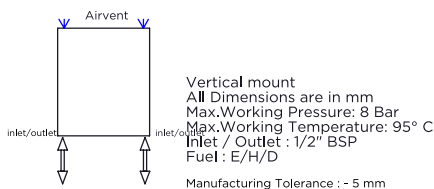

# PEGASUS

INS-VS1

ALL MEASUREMENTS ARE IN MILLIMETRES

MANUFACTURED FROM STAINLESS STEEL

Installation Accessories:

Plumbing Position:

PRODUCT CODE	Height	Length	Depth	Pipe Centres	Bracket Centres	
	H	L	D	C	F	S
	mm	mm	mm	mm	mm	mm
PAG505-20	510	550	40	445	400	445
PAG510-40	1010	550	40	445	900	445
PAG515-60	1510	550	40	445	700-700	445