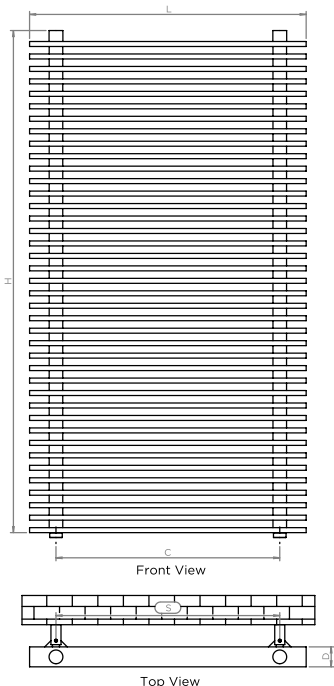

# PEGASUS

INS-VS1

ALL MEASUREMENTS ARE IN MILLIMETRES

MANUFACTURED FROM STAINLESS STEEL

Installation Accessories:

Plumbing Position:

PRODUCT CODE	Height	Length	Depth	Pipe Centres	Bracket Centres	
	H	L	D	C	F	S
	mm	mm	mm	mm	mm	mm
PAG505-20	510	550	40	445	400	445
PAG510-40	1010	550	40	445	900	445
PAG515-60	1510	550	40	445	700-700	445