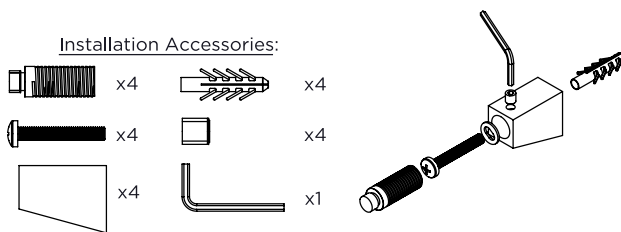

# PEGASUS

INS-VS1

ALL MEASUREMENTS ARE IN MILLIMETRES

MANUFACTURED FROM STAINLESS STEEL

Installation Accessories:

Plumbing Position:

PRODUCT CODE	Height	Length	Depth	Pipe Centres	Bracket Centres	
	H	L	D	C	F	S
	mm	mm	mm	mm	mm	mm
PAG505-20	510	550	40	445	400	445
PAG510-40	1010	550	40	445	900	445
PAG515-60	1510	550	40	445	700-700	445