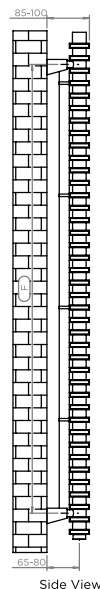

# PEGASUS

INS-VS1

ALL MEASUREMENTS ARE IN MILLIMETRES

MANUFACTURED FROM STAINLESS STEEL

Installation Accessories:

Plumbing Position:

PRODUCT CODE	Height	Length	Depth	Pipe Centres	Bracket Centres	
	H	L	D	C	F	S
	mm	mm	mm	mm	mm	mm
PAG505-20	510	550	40	445	400	445
PAG510-40	1010	550	40	445	900	445
PAG515-60	1510	550	40	445	700-700	445