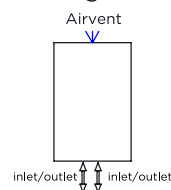

MAZE - MAZ1855

INS-VS1

ALL MEASUREMENTS ARE IN MILLIMETRES

MANUFACTURED FROM STAINLESS STEEL

Installation Accessories:

Plumbing Position:

Vertical mount
 All Dimensions are in mm
 Max. Working Pressure: 10 Bar
 Max. Working Temperature: 95° C
 Inlet / Outlet : 1/2" BSP
 Fuel : H