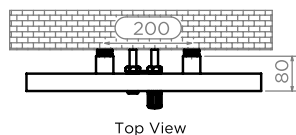

MAZE - MAZ1855

INS-VS1

ALL MEASUREMENTS ARE IN MILLIMETRES

MANUFACTURED FROM STAINLESS STEEL

Installation Accessories:

Plumbing Position:

Vertical mount
 All Dimensions are in mm
 Max. Working Pressure: 10 Bar
 Max. Working Temperature: 95° C
 Inlet / Outlet : 1/2" BSP
 Fuel : H