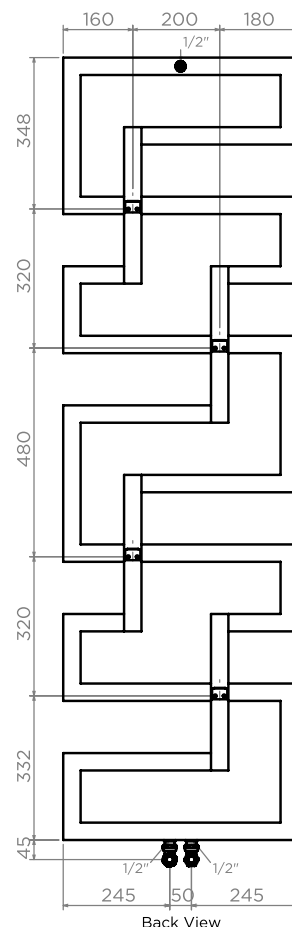

MAZE - MAZ1855

INS-VS1

ALL MEASUREMENTS ARE IN MILLIMETRES

MANUFACTURED FROM STAINLESS STEEL

Installation Accessories:

Plumbing Position:

Vertical mount
 All Dimensions are in mm
 Max. Working Pressure: 10 Bar
 Max. Working Temperature: 95° C
 Inlet / Outlet : 1/2" BSP
 Fuel : H