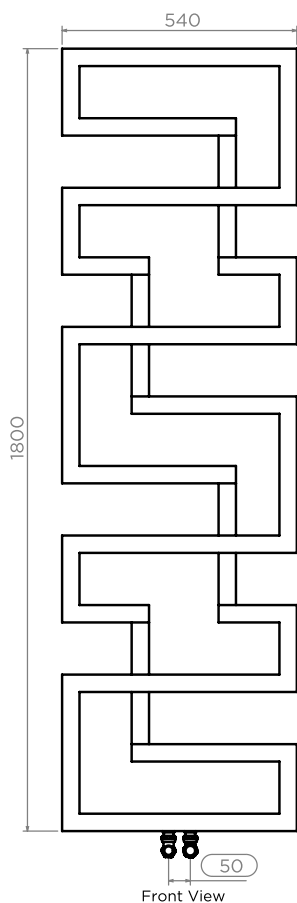

MAZE - MAZ1855

INS-VS1

ALL MEASUREMENTS ARE IN MILLIMETRES

MANUFACTURED FROM STAINLESS STEEL

Installation Accessories:

Plumbing Position:

Vertical mount
 All Dimensions are in mm
 Max. Working Pressure: 10 Bar
 Max. Working Temperature: 95° C
 Inlet / Outlet : 1/2" BSP
 Fuel : H