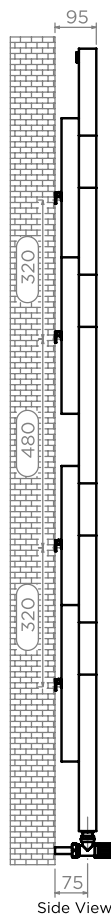

MAZE - MAZ1855

INS-VS1

ALL MEASUREMENTS ARE IN MILLIMETRES

MANUFACTURED FROM STAINLESS STEEL

Installation Accessories:

Plumbing Position:

Vertical mount
 All Dimensions are in mm
 Max. Working Pressure: 10 Bar
 Max. Working Temperature: 95° C
 Inlet / Outlet : 1/2" BSP
 Fuel : H