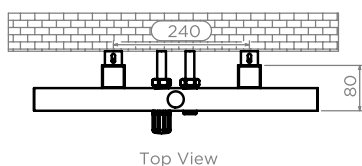

MAZE - MAZ1250

INS-VS1

ALL MEASUREMENTS ARE IN MILLIMETRES

MANUFACTURED FROM STAINLESS STEEL

Installation Accesories:

Fitting Position:

All Dimension are in mm
 Max.Working Pressure = 10 Bar
 Max.Working Temperature=95° C
 Inlet / Outlet : 1/2" BSP