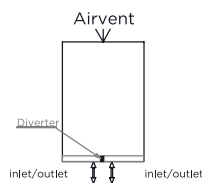

MAZE - MAZ1250

INS-VS1

ALL MEASUREMENTS ARE IN MILLIMETRES

MANUFACTURED FROM STAINLESS STEEL

Installation Accesories:

Fitting Position:

All Dimension are in mm
 Max.Working Pressure = 10 Bar
 Max.Working Temperature=95° C
 Inlet / Outlet : 1/2" BSP