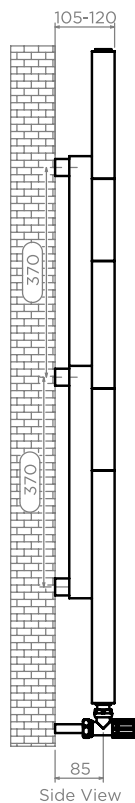

MAZE - MAZ1250

INS-VS1

ALL MEASUREMENTS ARE IN MILLIMETRES

MANUFACTURED FROM STAINLESS STEEL

Installation Accesories:

Fitting Position:

All Dimension are in mm
 Max.Working Pressure = 10 Bar
 Max.Working Temperature=95° C
 Inlet / Outlet : 1/2" BSP