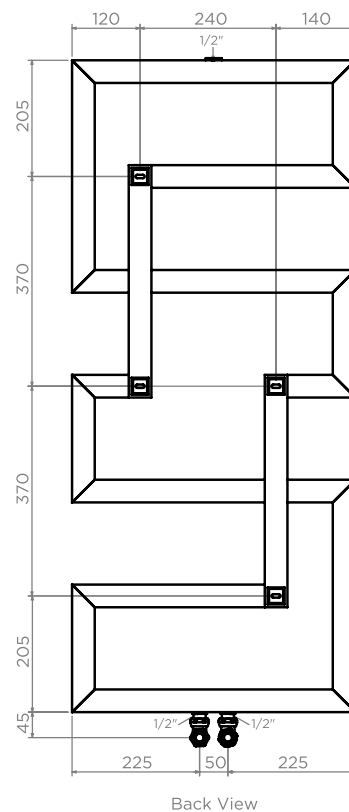

MAZE - MAZ1250

INS-VS1

ALL MEASUREMENTS ARE IN MILLIMETRES

MANUFACTURED FROM STAINLESS STEEL

Installation Accesories:

Fitting Position:

All Dimension are in mm
 Max.Working Pressure = 10 Bar
 Max.Working Temperature=95° C
 Inlet / Outlet : 1/2" BSP