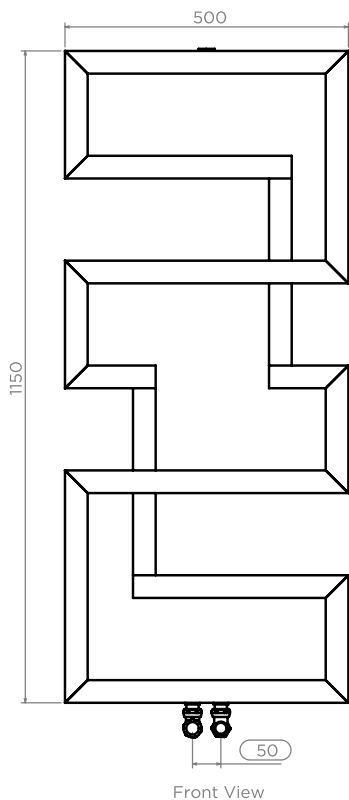

MAZE - MAZ1250

INS-VS1

ALL MEASUREMENTS ARE IN MILLIMETRES

MANUFACTURED FROM STAINLESS STEEL

Installation Accesories:

Fitting Position:

All Dimension are in mm
 Max.Working Pressure = 10 Bar
 Max.Working Temperature=95° C
 Inlet / Outlet : 1/2" BSP