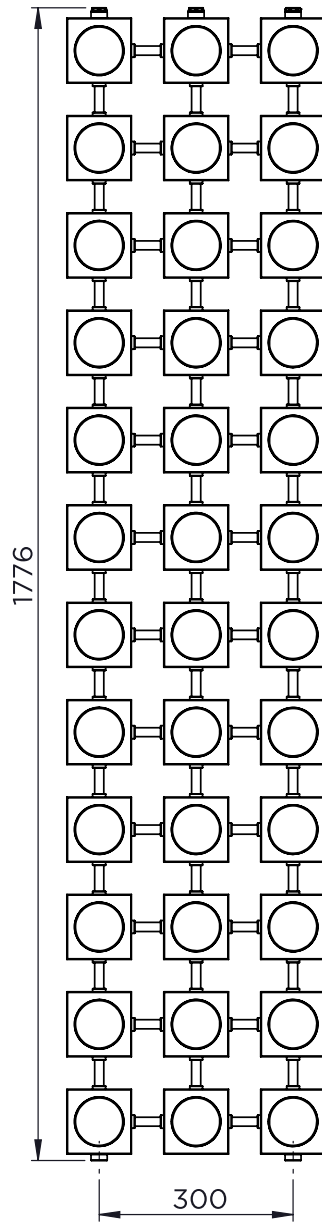

LOKUM - LOK36

INS-VS1

ALL MEASUREMENTS ARE IN MILLIMETRES

MANUFACTURED FROM STAINLESS STEEL

Technical specifications are subject to change without prior notice.

AEON is the designer heating division of Pitacs Limited.
Pitacs Limited, Bradbourne Point, Bradbourne Drive, Tilbrook, Milton Keynes,
Buckinghamshire, MK7 8AT, UK