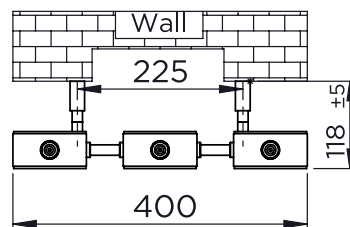

LOKUM - LOK36

INS-VS1

ALL MEASUREMENTS ARE IN MILLIMETRES

MANUFACTURED FROM STAINLESS STEEL

Technical specifications are subject to change without prior notice.

AEON is the designer heating division of Pitacs Limited.
Pitacs Limited, Bradbourne Point, Bradbourne Drive, Tilbrook, Milton Keynes,
Buckinghamshire, MK7 8AT, UK