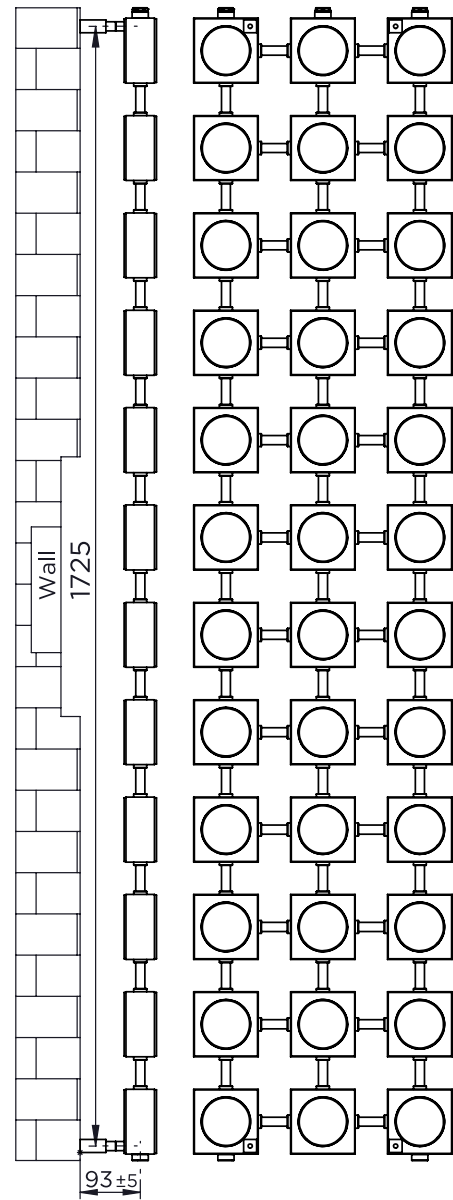

LOKUM - LOK36

INS-VS1

ALL MEASUREMENTS ARE IN MILLIMETRES

MANUFACTURED FROM STAINLESS STEEL

Technical specifications are subject to change without prior notice.

AEON is the designer heating division of Pitacs Limited.
Pitacs Limited, Bradbourne Point, Bradbourne Drive, Tilbrook, Milton Keynes,
Buckinghamshire, MK7 8AT, UK