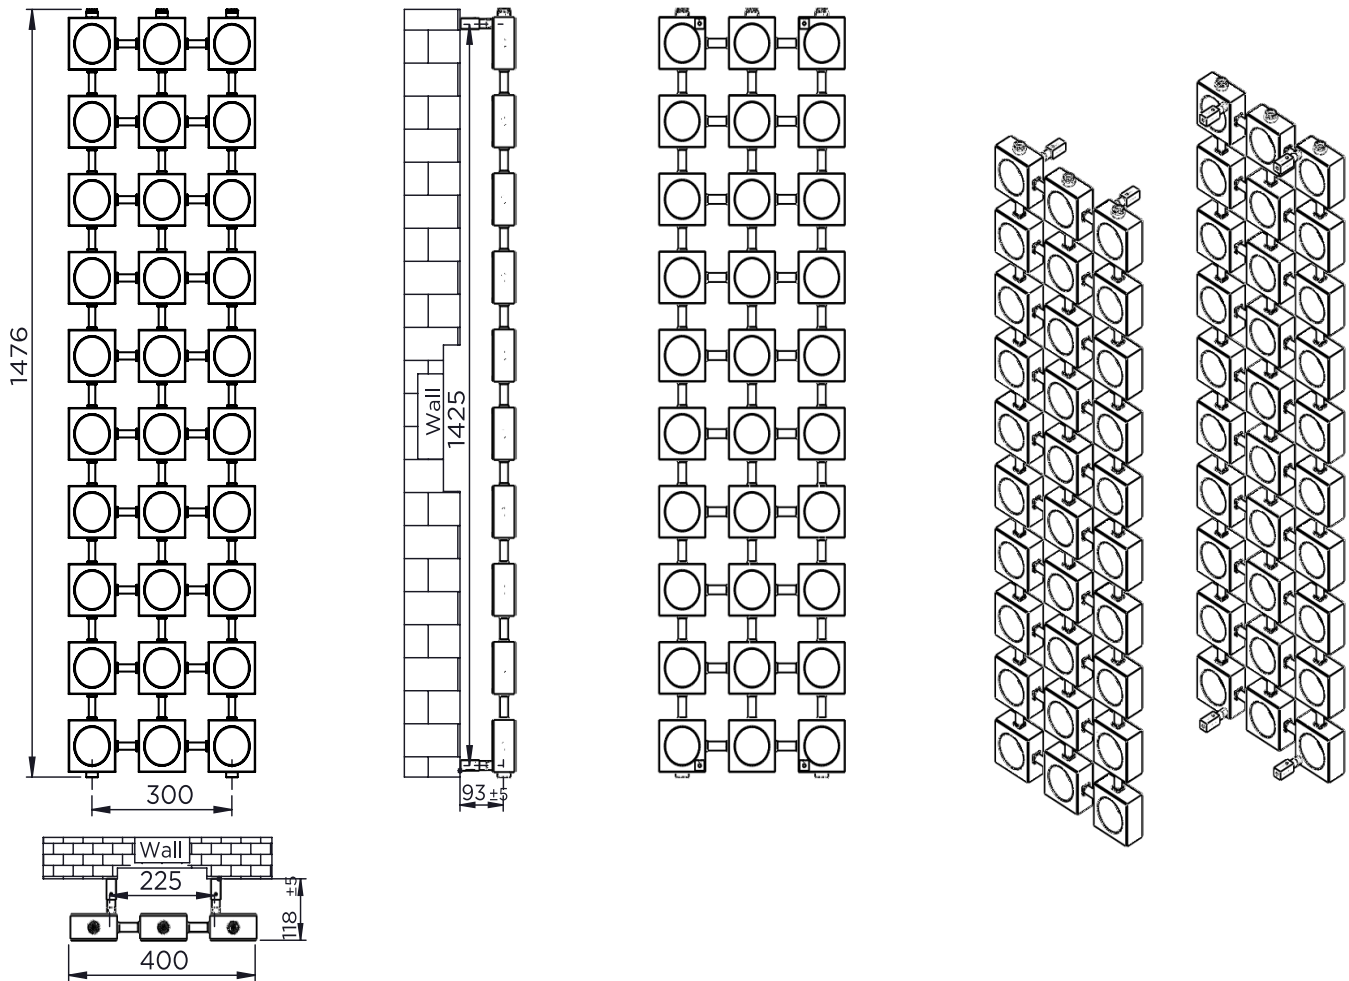

LOKUM - LOK30

INS-VS1

ALL MEASUREMENTS ARE IN MILLIMETRES

MANUFACTURED FROM STAINLESS STEEL

Technical specifications are subject to change without prior notice.

AEON is the designer heating division of Pitacs Limited.
Pitacs Limited, Bradbourne Point, Bradbourne Drive, Tilbrook, Milton Keynes,
Buckinghamshire, MK7 8AT, UK