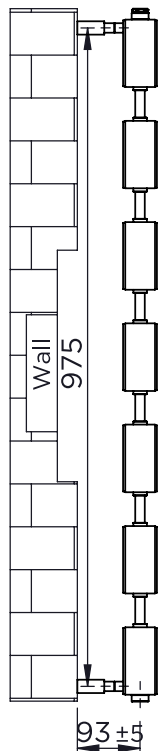

LOKUM - LOK21

INS-VS1

ALL MEASUREMENTS ARE IN MILLIMETRES

MANUFACTURED FROM STAINLESS STEEL

Technical specifications are subject to change without prior notice.

AEON is the designer heating division of Pitacs Limited.
Pitacs Limited, Bradbourne Point, Bradbourne Drive, Tilbrook, Milton Keynes,
Buckinghamshire, MK7 8AT, UK