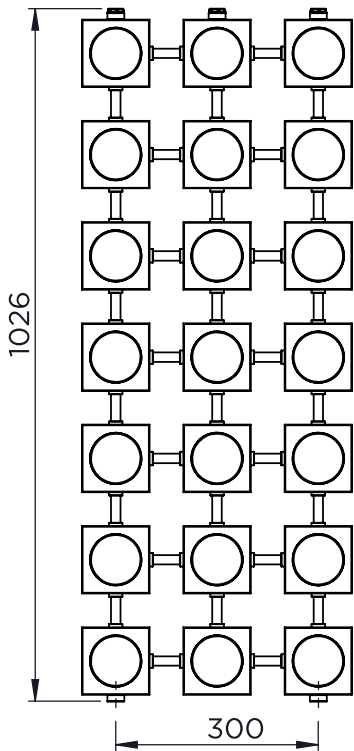

LOKUM - LOK21

INS-VS1

ALL MEASUREMENTS ARE IN MILLIMETRES

MANUFACTURED FROM STAINLESS STEEL

Technical specifications are subject to change without prior notice.

AEON is the designer heating division of Pitacs Limited.
Pitacs Limited, Bradbourne Point, Bradbourne Drive, Tilbrook, Milton Keynes,
Buckinghamshire, MK7 8AT, UK