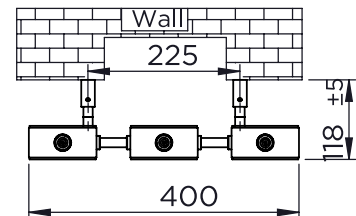

LOKUM - LOK21

INS-VS1

ALL MEASUREMENTS ARE IN MILLIMETRES

MANUFACTURED FROM STAINLESS STEEL

Technical specifications are subject to change without prior notice.

AEON is the designer heating division of Pitacs Limited.
Pitacs Limited, Bradbourne Point, Bradbourne Drive, Tilbrook, Milton Keynes,
Buckinghamshire, MK7 8AT, UK