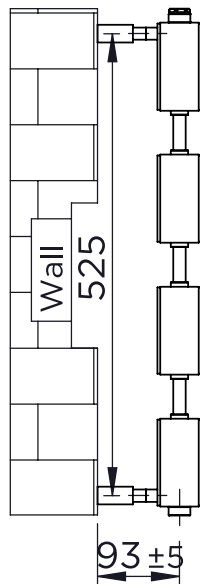

LOKUM - LOK12

INS-VS1

ALL MEASUREMENTS ARE IN MILLIMETRES

MANUFACTURED FROM STAINLESS STEEL

Technical specifications are subject to change without prior notice.

AEON is the designer heating division of Pitacs Limited.
Pitacs Limited, Bradbourne Point, Bradbourne Drive, Tilbrook, Milton Keynes,
Buckinghamshire, MK7 8AT, UK