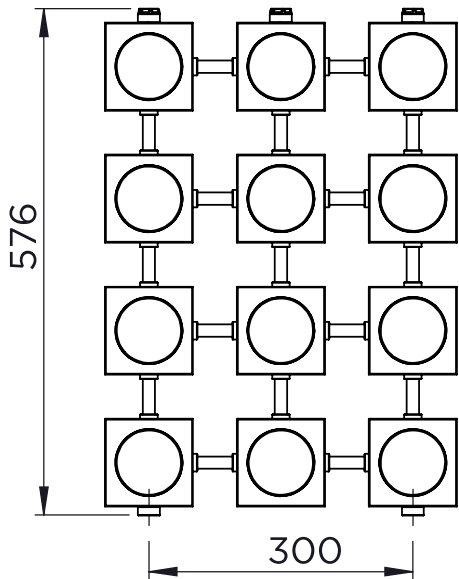

LOKUM - LOK12

INS-VS1

ALL MEASUREMENTS ARE IN MILLIMETRES

MANUFACTURED FROM STAINLESS STEEL

Technical specifications are subject to change without prior notice.

AEON is the designer heating division of Pitacs Limited.
Pitacs Limited, Bradbourne Point, Bradbourne Drive, Tilbrook, Milton Keynes,
Buckinghamshire, MK7 8AT, UK