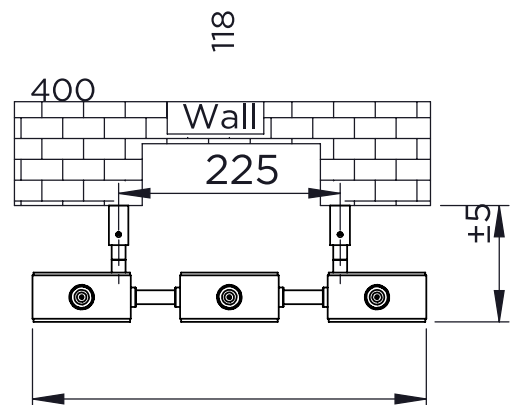

LOKUM - LOK12

INS-VS1

ALL MEASUREMENTS ARE IN MILLIMETRES

MANUFACTURED FROM STAINLESS STEEL

Technical specifications are subject to change without prior notice.

AEON is the designer heating division of Pitacs Limited.
Pitacs Limited, Bradbourne Point, Bradbourne Drive, Tilbrook, Milton Keynes,
Buckinghamshire, MK7 8AT, UK