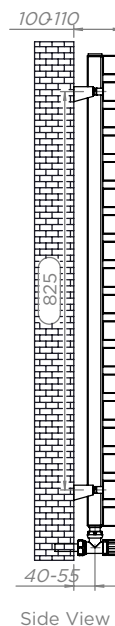

# LABREN - LA108

INS-VS1

ALL MEASUREMENTS ARE IN MILLIMETRES

MANUFACTURED FROM STAINLESS STEEL

### Fitting Position:

All Dimension are in mm  
 Max.Working Pressure = 10 Bar  
 Max.Working Temperature=95° C  
 Inlet / Outlet : 1/2" BSP

Technical specifications are subject to change without prior notice.