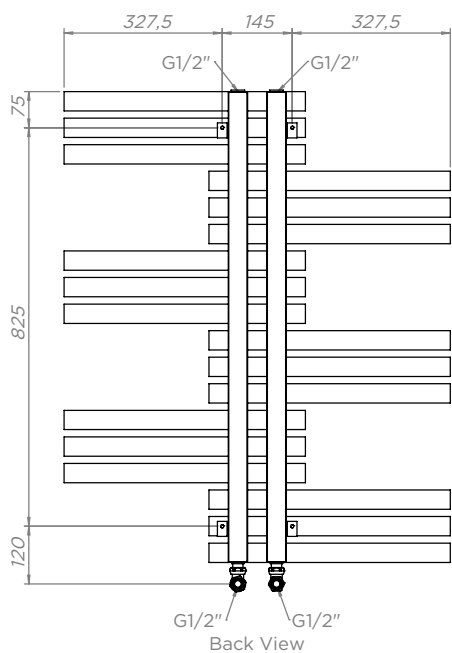

# LABREN - LA108

INS-VS1

ALL MEASUREMENTS ARE IN MILLIMETRES

MANUFACTURED FROM STAINLESS STEEL

### Fitting Position:

All Dimension are in mm  
 Max.Working Pressure = 10 Bar  
 Max.Working Temperature=95° C  
 Inlet / Outlet : 1/2" BSP

Technical specifications are subject to change without prior notice.