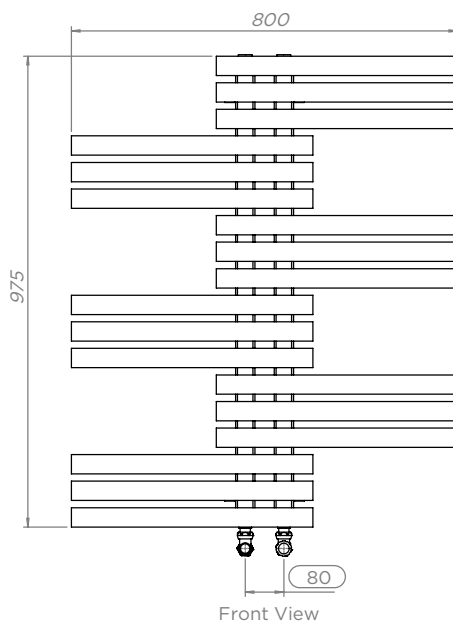

# LABREN - LA108

INS-VS1

ALL MEASUREMENTS ARE IN MILLIMETRES

MANUFACTURED FROM STAINLESS STEEL

### Fitting Position:

All Dimension are in mm  
 Max.Working Pressure = 10 Bar  
 Max.Working Temperature=95° C  
 Inlet / Outlet : 1/2" BSP

Technical specifications are subject to change without prior notice.