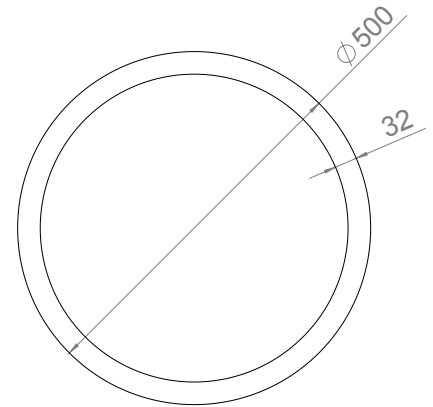

HELIO - HEL095

INS-VS1

ALL MEASUREMENTS ARE IN MILLIMETRES

MANUFACTURED FROM STAINLESS STEEL

Top View

Front View

Side View

Back View

INSTALLATION ACCESSORIES:

All Dimension are in mm
Max.Working Pressure = 10 Bar
Max.Working Temperature=95° C
Inlet / Outlet : 1/2" BSP

Technical specifications are subject to change without prior notice.