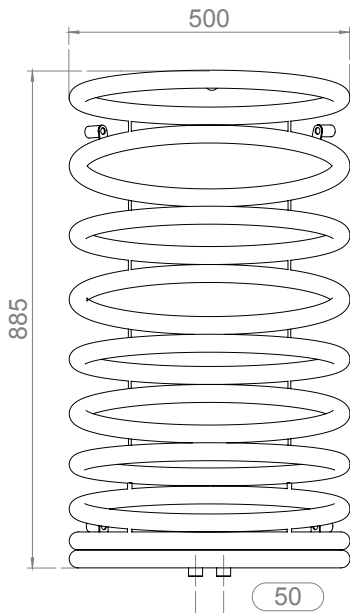

HELIO - HEL095

INS-VS1

ALL MEASUREMENTS ARE IN MILLIMETRES

MANUFACTURED FROM STAINLESS STEEL

Top View

Front View

Side View

Back View

INSTALLATION ACCESSORIES:

All Dimension are in mm
Max.Working Pressure = 10 Bar
Max.Working Temperature=95° C
Inlet / Outlet : 1/2" BSP

Technical specifications are subject to change without prior notice.