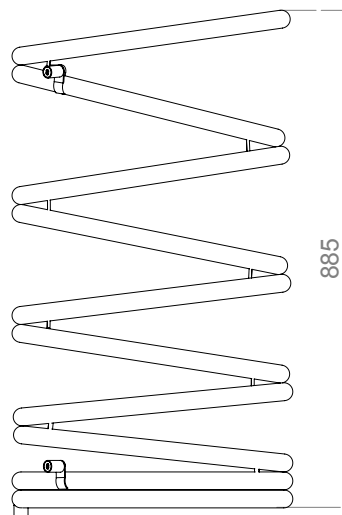

HELIO - HEL095

INS-VS1

ALL MEASUREMENTS ARE IN MILLIMETRES

MANUFACTURED FROM STAINLESS STEEL

Top View

Front View

Side View

Back View

INSTALLATION ACCESSORIES:

All Dimension are in mm
Max.Working Pressure = 10 Bar
Max.Working Temperature=95° C
Inlet / Outlet : 1/2" BSP

Technical specifications are subject to change without prior notice.