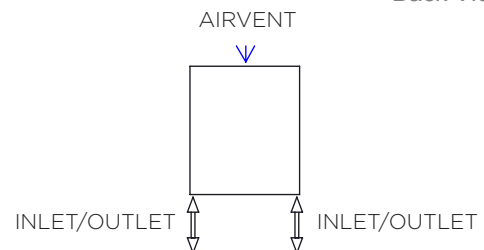

HELIO - HEL095

INS-VS1

ALL MEASUREMENTS ARE IN MILLIMETRES

MANUFACTURED FROM STAINLESS STEEL

Top View

Front View

Side View

Back View

INSTALLATION ACCESSORIES:

All Dimension are in mm
Max.Working Pressure = 10 Bar
Max.Working Temperature=95° C
Inlet / Outlet : 1/2" BSP

Technical specifications are subject to change without prior notice.