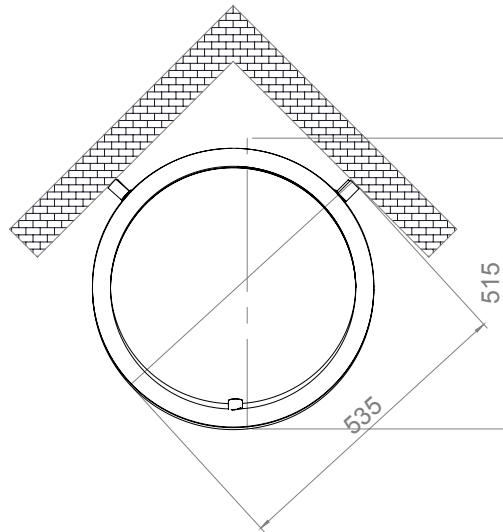

HELIO - HEL095

INS-VS1

ALL MEASUREMENTS ARE IN MILLIMETRES

MANUFACTURED FROM STAINLESS STEEL

Top View

Front View

Side View

Back View

INSTALLATION ACCESSORIES:

All Dimension are in mm
Max.Working Pressure = 10 Bar
Max.Working Temperature=95° C
Inlet / Outlet : 1/2" BSP

Technical specifications are subject to change without prior notice.