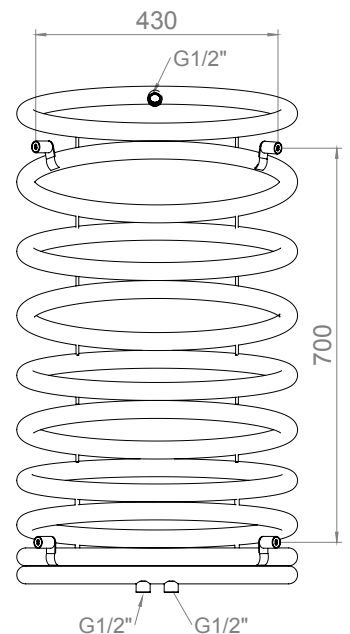

HELIO - HEL095

INS-VS1

ALL MEASUREMENTS ARE IN MILLIMETRES

MANUFACTURED FROM STAINLESS STEEL

Top View

Front View

Side View

Back View

INSTALLATION ACCESSORIES:

All Dimension are in mm
Max.Working Pressure = 10 Bar
Max.Working Temperature=95° C
Inlet / Outlet : 1/2" BSP

Technical specifications are subject to change without prior notice.