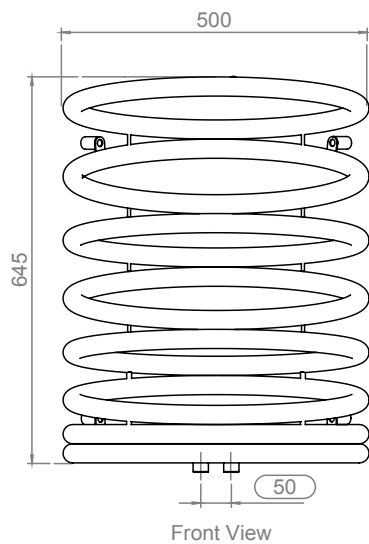

# HELIO - HEL065

INS-VS1

ALL MEASUREMENTS ARE IN MILLIMETRES

MANUFACTURED FROM STAINLESS STEEL

Top View

Front View

Side View

Back View

## INSTALLATION ACCESSORIES:

All Dimension are in mm  
Max.Working Pressure = 10 Bar  
Max.Working Temperature=95° C  
Inlet / Outlet : 1/2" BSP

Technical specifications are subject to change without prior notice.