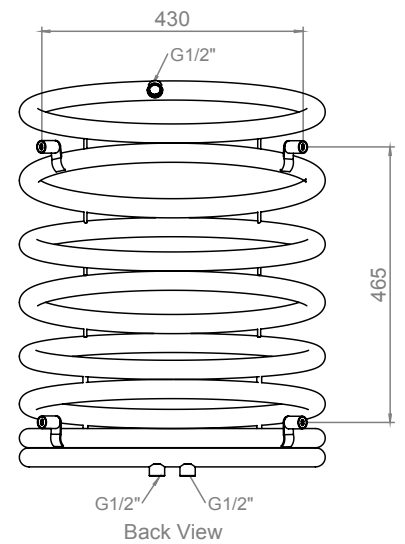

# HELIO - HEL065

INS-VS1

ALL MEASUREMENTS ARE IN MILLIMETRES

MANUFACTURED FROM STAINLESS STEEL

Top View

Front View

Side View

Back View

## INSTALLATION ACCESSORIES:

All Dimension are in mm  
Max.Working Pressure = 10 Bar  
Max.Working Temperature=95° C  
Inlet / Outlet : 1/2" BSP

Technical specifications are subject to change without prior notice.