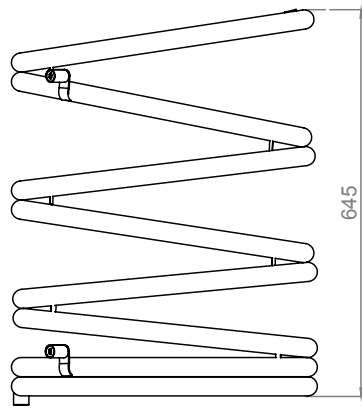

# HELIO - HEL065

INS-VS1

ALL MEASUREMENTS ARE IN MILLIMETRES

MANUFACTURED FROM STAINLESS STEEL

Top View

Front View

Side View

Back View

## INSTALLATION ACCESSORIES:

All Dimension are in mm  
Max.Working Pressure = 10 Bar  
Max.Working Temperature=95° C  
Inlet / Outlet : 1/2" BSP

Technical specifications are subject to change without prior notice.