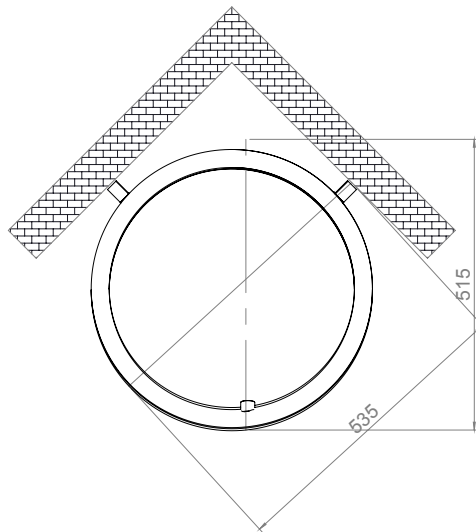

# HELIO - HEL065

INS-VS1

ALL MEASUREMENTS ARE IN MILLIMETRES

MANUFACTURED FROM STAINLESS STEEL

Top View

Front View

Side View

Back View

## INSTALLATION ACCESSORIES:

All Dimension are in mm  
Max.Working Pressure = 10 Bar  
Max.Working Temperature=95° C  
Inlet / Outlet : 1/2" BSP

Technical specifications are subject to change without prior notice.