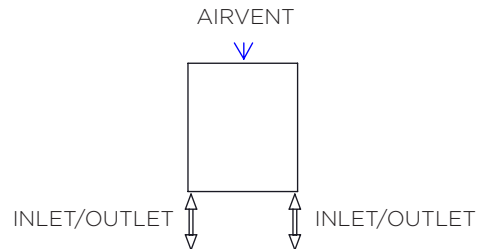

# HELIO - HEL065

INS-VS1

ALL MEASUREMENTS ARE IN MILLIMETRES

MANUFACTURED FROM STAINLESS STEEL

Top View

Front View

Side View

Back View

## INSTALLATION ACCESSORIES:

All Dimension are in mm  
Max.Working Pressure = 10 Bar  
Max.Working Temperature=95° C  
Inlet / Outlet : 1/2" BSP

Technical specifications are subject to change without prior notice.