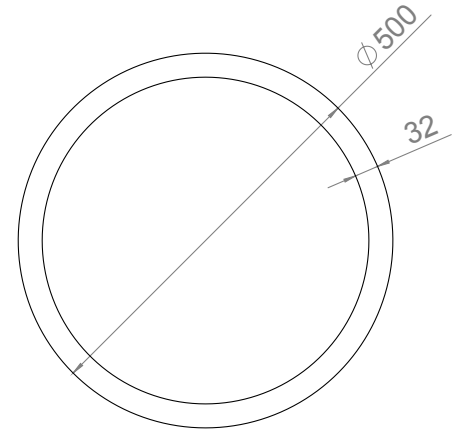

# HELIO - HEL065

INS-VS1

ALL MEASUREMENTS ARE IN MILLIMETRES

MANUFACTURED FROM STAINLESS STEEL

Top View

Front View

Side View

Back View

## INSTALLATION ACCESSORIES:

All Dimension are in mm  
Max.Working Pressure = 10 Bar  
Max.Working Temperature=95° C  
Inlet / Outlet : 1/2" BSP

Technical specifications are subject to change without prior notice.