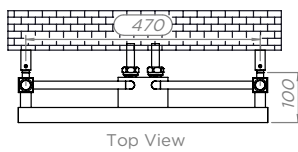

# FATIH - FA5F8

INS-VS1

ALL MEASUREMENTS ARE IN MILLIMETRES

MANUFACTURED FROM STAINLESS STEEL

Installation Accesories:

Fitting Position:

All Dimension are in mm  
 Max.Working Pressure = 10 Bar  
 Max.Working Temperature=95° C  
 Inlet / Outlet : 1/2" BSP