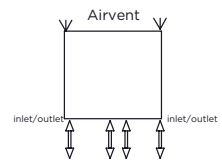

# FATIH - FA5F8

INS-VS1

ALL MEASUREMENTS ARE IN MILLIMETRES

MANUFACTURED FROM STAINLESS STEEL

Installation Accesories:

Fitting Position:

All Dimension are in mm  
 Max.Working Pressure = 10 Bar  
 Max.Working Temperature=95° C  
 Inlet / Outlet : 1/2" BSP