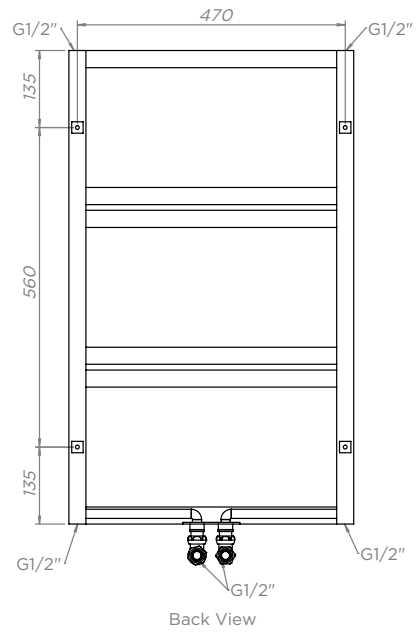

# FATIH - FA5F8

INS-VS1

ALL MEASUREMENTS ARE IN MILLIMETRES

MANUFACTURED FROM STAINLESS STEEL

Installation Accesories:

Fitting Position:

All Dimension are in mm  
 Max.Working Pressure = 10 Bar  
 Max.Working Temperature=95° C  
 Inlet / Outlet : 1/2" BSP