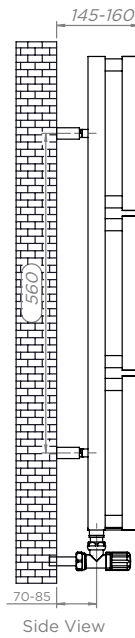

# FATIH - FA5F8

INS-VS1

ALL MEASUREMENTS ARE IN MILLIMETRES

MANUFACTURED FROM STAINLESS STEEL

Installation Accesories:

Fitting Position:

All Dimension are in mm  
 Max.Working Pressure = 10 Bar  
 Max.Working Temperature=95° C  
 Inlet / Outlet : 1/2" BSP