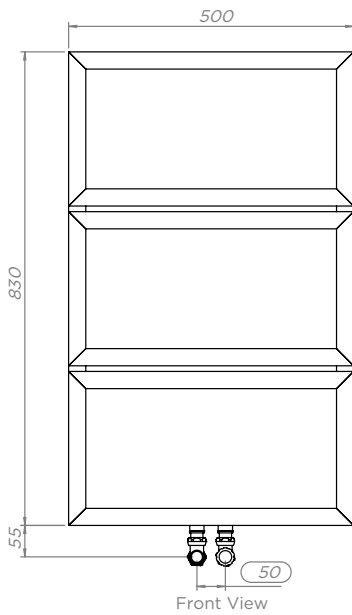

# FATIH - FA5F8

INS-VS1

ALL MEASUREMENTS ARE IN MILLIMETRES

MANUFACTURED FROM STAINLESS STEEL

Installation Accesories:

Fitting Position:

All Dimension are in mm  
 Max.Working Pressure = 10 Bar  
 Max.Working Temperature=95° C  
 Inlet / Outlet : 1/2" BSP