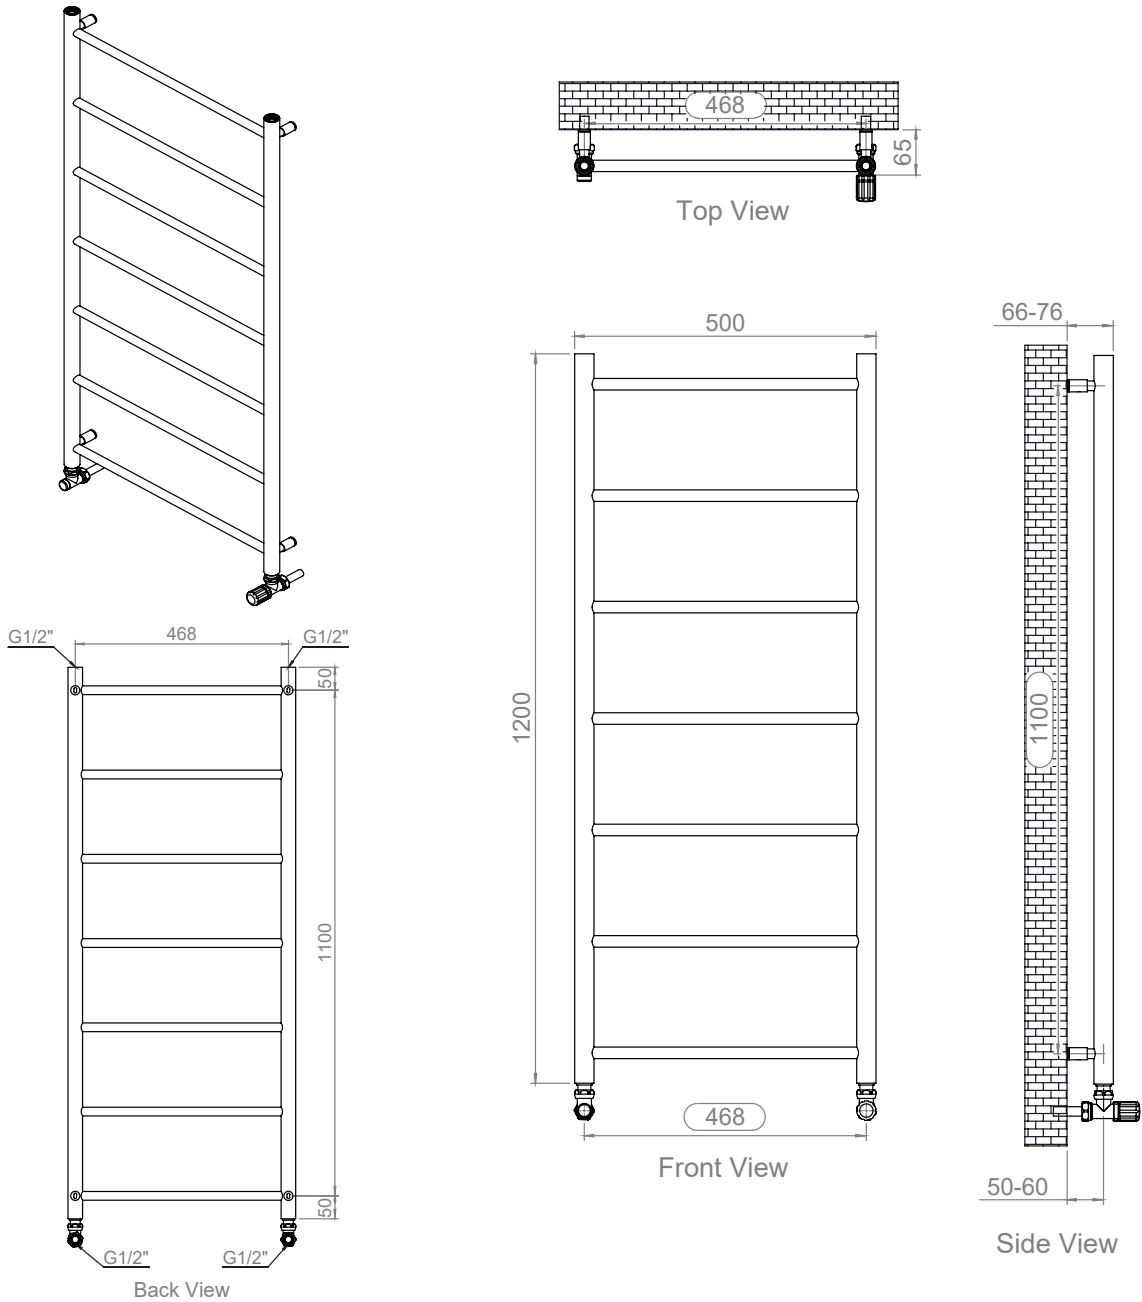

ECONOX - EX512-7

INS-VS1

ALL MEASUREMENTS ARE IN MILLIMETRES

MANUFACTURED FROM STAINLESS STEEL

Installation Accessories

Fitting Position

Vertical Mount
 All Dimensions are in mm
 Max.Working Pressure = 10 Bar
 Max.Working Temperature = 95°
 Inlet/Outlet: 1/2" BSP