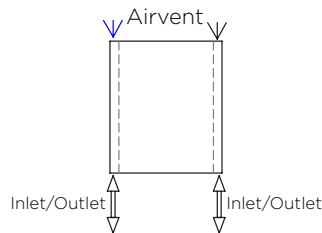

ECONOX - EX512-7

INS-VS1

ALL MEASUREMENTS ARE IN MILLIMETRES

MANUFACTURED FROM STAINLESS STEEL

Installation Accessories

Fitting Position

Vertical Mount
 All Dimensions are in mm
 Max.Working Pressure = 10 Bar
 Max.Working Temperature = 95°
 Inlet/Outlet: 1/2" BSP