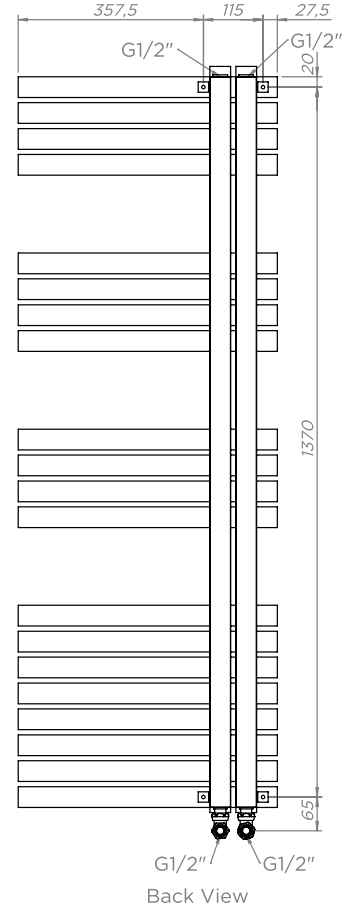

COMBE COM15 - R

ALL MEASUREMENTS ARE IN MILLIMETRES

MANUFACTURED FROM STAINLESS STEEL

Fitting Position:

All Dimension are in mm
 Max.Working Pressure = 10 Bar
 Max.Working Temperature=95° C
 Inlet / Outlet : 1/2" BSP