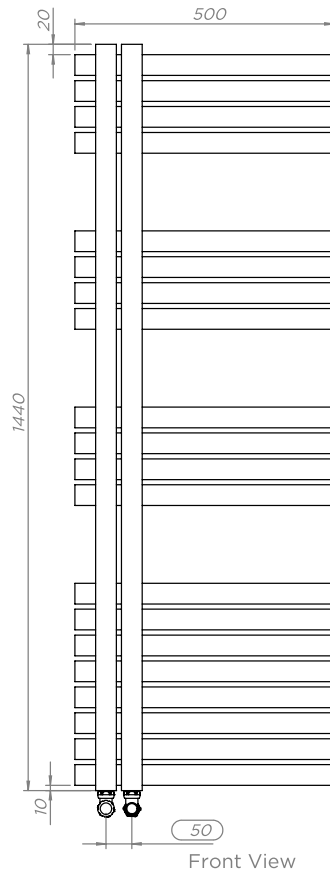

COMBE COM15 - R

ALL MEASUREMENTS ARE IN MILLIMETRES

MANUFACTURED FROM STAINLESS STEEL

Fitting Position:

All Dimension are in mm
 Max.Working Pressure = 10 Bar
 Max.Working Temperature=95° C
 Inlet / Outlet : 1/2" BSP