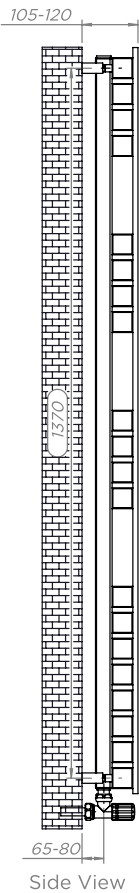

COMBE COM15 - R

ALL MEASUREMENTS ARE IN MILLIMETRES

MANUFACTURED FROM STAINLESS STEEL

Fitting Position:

All Dimension are in mm
 Max.Working Pressure = 10 Bar
 Max.Working Temperature=95° C
 Inlet / Outlet : 1/2" BSP