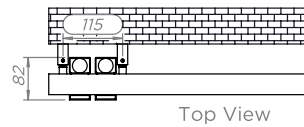

COMBE COM15 - R

ALL MEASUREMENTS ARE IN MILLIMETRES

MANUFACTURED FROM STAINLESS STEEL

Fitting Position:

All Dimension are in mm
 Max.Working Pressure = 10 Bar
 Max.Working Temperature=95° C
 Inlet / Outlet : 1/2" BSP