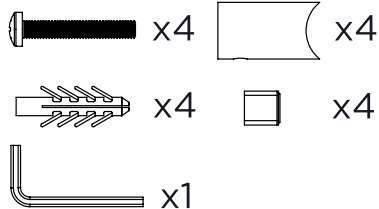

# ARMADA - 1847

ALL MEASUREMENTS ARE IN MILLIMETRES

MANUFACTURED FROM STAINLESS STEEL

### Fitting Position:

All Dimension are in mm  
 Max.Working Pressure = 10 Bar  
 Max.Working Temperature=95° C  
 Inlet / Outlet : 1/2" BSP

Technical specifications are subject to change without prior notice.