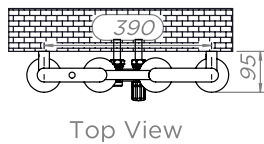

# ARMADA - 1847

ALL MEASUREMENTS ARE IN MILLIMETRES

MANUFACTURED FROM STAINLESS STEEL

### Fitting Position:

All Dimension are in mm  
 Max.Working Pressure = 10 Bar  
 Max.Working Temperature=95° C  
 Inlet / Outlet : 1/2" BSP

Technical specifications are subject to change without prior notice.