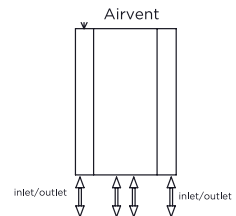

### Fitting Position:

All Dimension are in mm  
 Max.Working Pressure = 10 Bar  
 Max.Working Temperature=95° C  
 Inlet / Outlet : 1/2" BSP

Technical specifications are subject to change without prior notice.