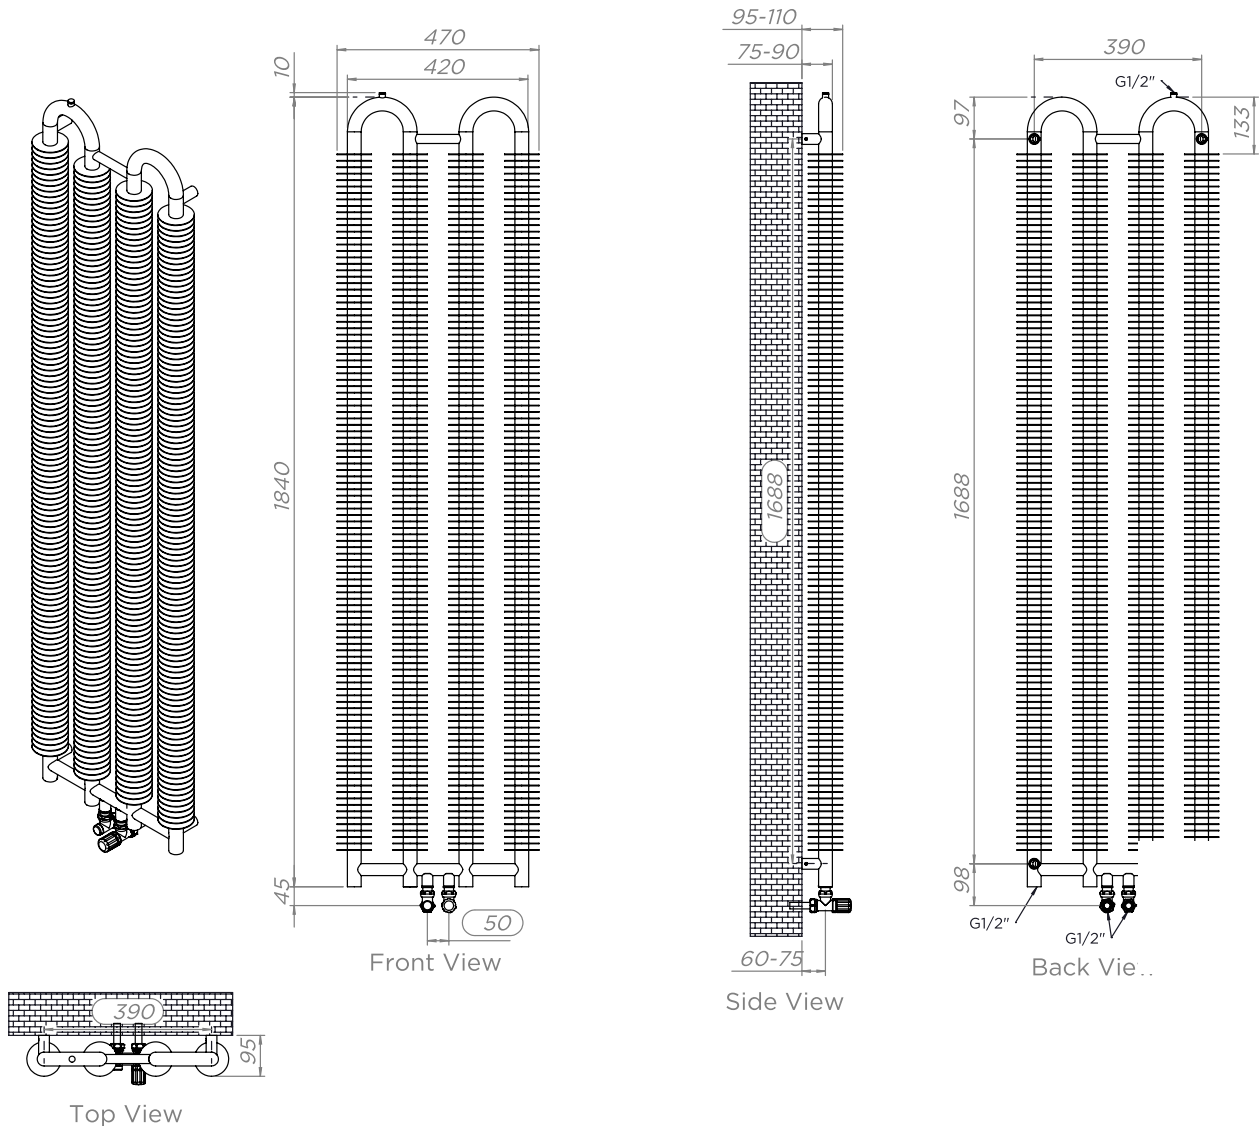

# ARMADA - 1847

ALL MEASUREMENTS ARE IN MILLIMETRES

MANUFACTURED FROM STAINLESS STEEL

### Installation Accessories:

### Fitting Position:

All Dimension are in mm  
 Max.Working Pressure = 10 Bar  
 Max.Working Temperature=95° C  
 Inlet / Outlet : 1/2" BSP

Technical specifications are subject to change without prior notice.