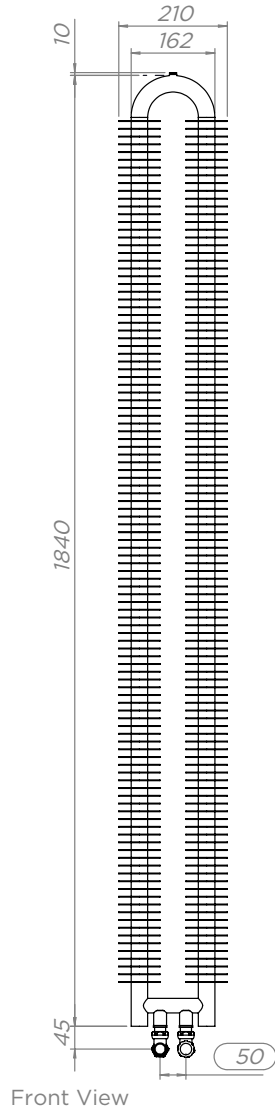

ARMADA - 1821

ALL MEASUREMENTS ARE IN MILLIMETRES

MANUFACTURED FROM STAINLESS STEEL

Installation Accessories:

Fitting Position:

All Dimension are in mm
 Max. Working Pressure = 10 Bar
 Max. Working Temperature = 95° C
 Inlet / Outlet : 1/2" BSP