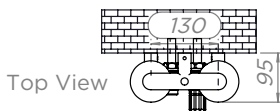

ARMADA - 1821

ALL MEASUREMENTS ARE IN MILLIMETRES

MANUFACTURED FROM STAINLESS STEEL

Installation Accessories:

Fitting Position:

All Dimension are in mm
 Max. Working Pressure = 10 Bar
 Max. Working Temperature = 95° C
 Inlet / Outlet : 1/2" BSP