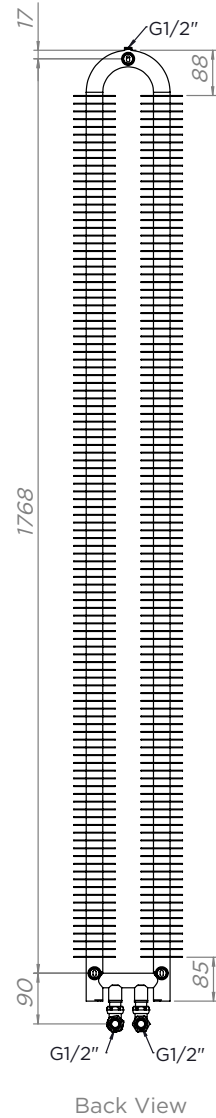

ARMADA - 1821

ALL MEASUREMENTS ARE IN MILLIMETRES

MANUFACTURED FROM STAINLESS STEEL

Installation Accessories:

Fitting Position:

All Dimension are in mm
 Max. Working Pressure = 10 Bar
 Max. Working Temperature = 95° C
 Inlet / Outlet : 1/2" BSP