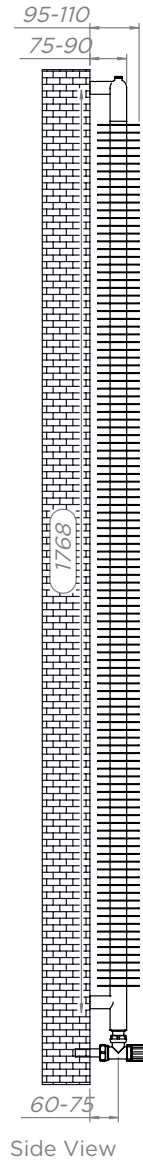

ARMADA - 1821

ALL MEASUREMENTS ARE IN MILLIMETRES

MANUFACTURED FROM STAINLESS STEEL

Installation Accessories:

Fitting Position:

All Dimension are in mm
 Max. Working Pressure = 10 Bar
 Max. Working Temperature = 95° C
 Inlet / Outlet : 1/2" BSP