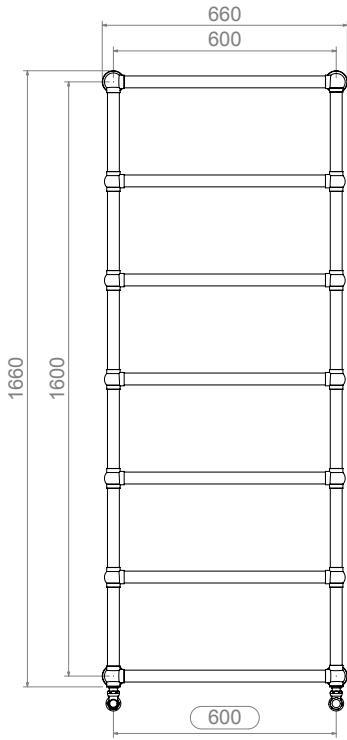

# ARCANE - ARC156

ALL MEASUREMENTS ARE IN MILLIMETRES

MANUFACTURED FROM STAINLESS STEEL

Front View

Side View

Back View

Top View

## INSTALLATION ACCESSORIES

x4

x4

## FITTING POSITION

All Dimension are in mm  
 Max.Working Pressure = 10 Bar  
 Max.Working Temperature=95° C  
 Inlet / Outlet : 1/2" BSP

Technical specifications are subject to change without prior notice.