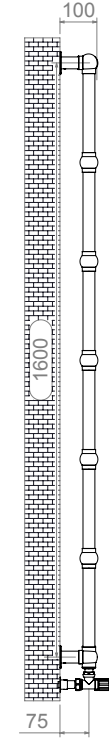

# ARCANE - ARC156

ALL MEASUREMENTS ARE IN MILLIMETRES

MANUFACTURED FROM STAINLESS STEEL

Front View

Side View

Back View

Top View

## INSTALLATION ACCESSORIES

x4

x4

## FITTING POSITION

All Dimension are in mm  
 Max.Working Pressure = 10 Bar  
 Max.Working Temperature=95° C  
 Inlet / Outlet : 1/2" BSP

Technical specifications are subject to change without prior notice.