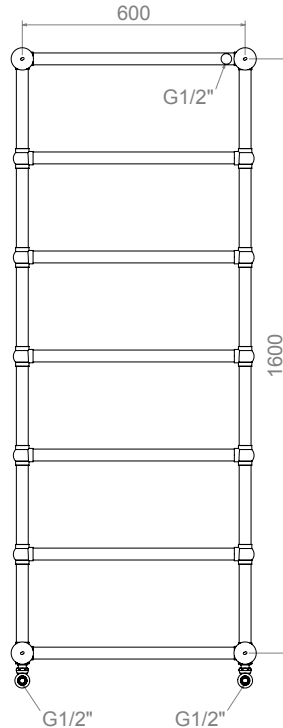

# ARCANE - ARC156

ALL MEASUREMENTS ARE IN MILLIMETRES

MANUFACTURED FROM STAINLESS STEEL

Front View

Side View

Back View

Top View

## INSTALLATION ACCESSORIES

x4

x4

## FITTING POSITION

All Dimension are in mm  
 Max.Working Pressure = 10 Bar  
 Max.Working Temperature=95° C  
 Inlet / Outlet : 1/2" BSP

Technical specifications are subject to change without prior notice.