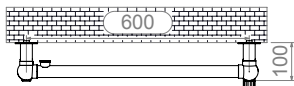

# ARCANE - ARC156

ALL MEASUREMENTS ARE IN MILLIMETRES

MANUFACTURED FROM STAINLESS STEEL

Front View

Side View

Back View

Top View

## FITTING POSITION

All Dimension are in mm  
 Max.Working Pressure = 10 Bar  
 Max.Working Temperature=95° C  
 Inlet / Outlet : 1/2" BSP

Technical specifications are subject to change without prior notice.