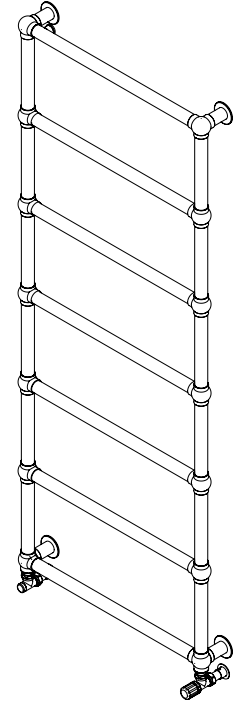

# ARCANE - ARC156

ALL MEASUREMENTS ARE IN MILLIMETRES

MANUFACTURED FROM STAINLESS STEEL

Front View

Side View

Back View

Top View

## INSTALLATION ACCESSORIES

x4

x4

## FITTING POSITION

All Dimension are in mm  
 Max.Working Pressure = 10 Bar  
 Max.Working Temperature=95° C  
 Inlet / Outlet : 1/2" BSP

Technical specifications are subject to change without prior notice.