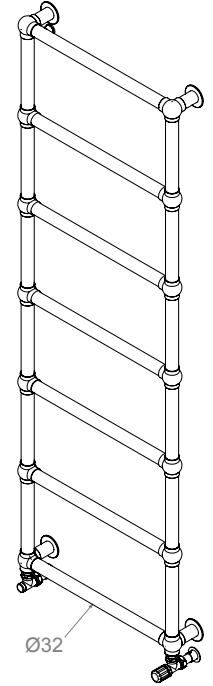

# ARCANE - ARC155

ALL MEASUREMENTS ARE IN MILLIMETRES

MANUFACTURED FROM STAINLESS STEEL

## FITTING POSITION

All Dimension are in mm  
Max.Working Pressure = 10 Bar  
Max.Working Temperature=95° C  
Inlet / Outlet : 1/2" BSP

Technical specifications are subject to change without prior notice.