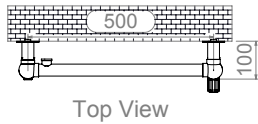

# ARCANE - ARC155

ALL MEASUREMENTS ARE IN MILLIMETRES

MANUFACTURED FROM STAINLESS STEEL

## FITTING POSITION

All Dimension are in mm  
Max.Working Pressure = 10 Bar  
Max.Working Temperature=95° C  
Inlet / Outlet : 1/2" BSP

Technical specifications are subject to change without prior notice.