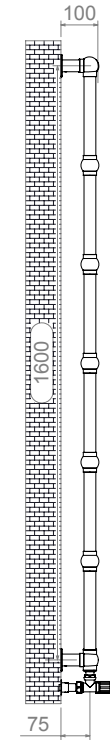

# ARCANE - ARC155

ALL MEASUREMENTS ARE IN MILLIMETRES

MANUFACTURED FROM STAINLESS STEEL

## INSTALLATION ACCESSORIES

## FITTING POSITION

All Dimension are in mm  
Max.Working Pressure = 10 Bar  
Max.Working Temperature=95° C  
Inlet / Outlet : 1/2" BSP

Technical specifications are subject to change without prior notice.