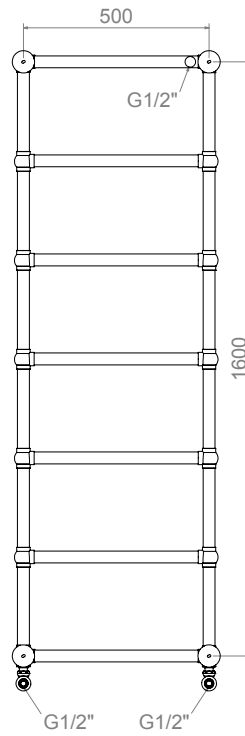

# ARCANE - ARC155

ALL MEASUREMENTS ARE IN MILLIMETRES

MANUFACTURED FROM STAINLESS STEEL

## FITTING POSITION

All Dimension are in mm  
Max.Working Pressure = 10 Bar  
Max.Working Temperature=95° C  
Inlet / Outlet : 1/2" BSP

Technical specifications are subject to change without prior notice.