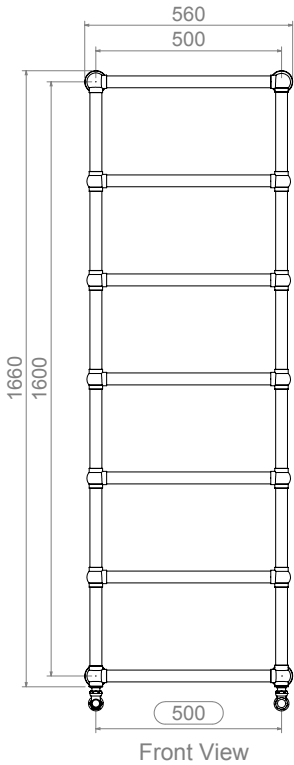

# ARCANE - ARC155

ALL MEASUREMENTS ARE IN MILLIMETRES

MANUFACTURED FROM STAINLESS STEEL

## FITTING POSITION

All Dimension are in mm  
Max.Working Pressure = 10 Bar  
Max.Working Temperature=95° C  
Inlet / Outlet : 1/2" BSP

Technical specifications are subject to change without prior notice.