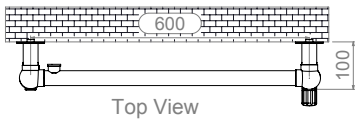

ARCANE - ARC106

ALL MEASUREMENTS ARE IN MILLIMETRES

MANUFACTURED FROM STAINLESS STEEL

INSTALLATION ACCESSORIES

FITTING POSITION

All Dimension are in mm
 Max. Working Pressure = 10 Bar
 Max. Working Temperature = 95° C
 Inlet / Outlet : 1/2" BSP