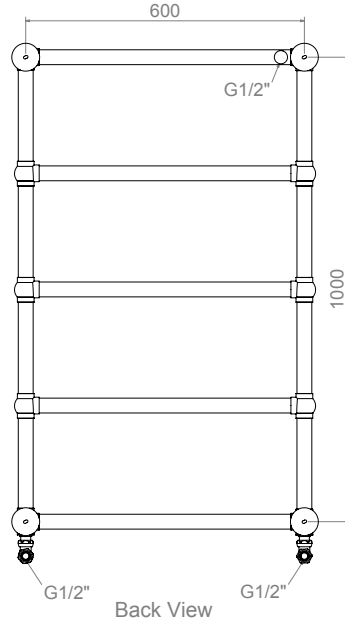

ARCANE - ARC106

ALL MEASUREMENTS ARE IN MILLIMETRES

MANUFACTURED FROM STAINLESS STEEL

INSTALLATION ACCESSORIES

FITTING POSITION

All Dimension are in mm
 Max. Working Pressure = 10 Bar
 Max. Working Temperature = 95° C
 Inlet / Outlet : 1/2" BSP