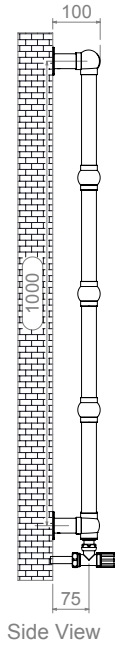

ARCANE - ARC106

ALL MEASUREMENTS ARE IN MILLIMETRES

MANUFACTURED FROM STAINLESS STEEL

INSTALLATION ACCESSORIES

FITTING POSITION

All Dimension are in mm
 Max. Working Pressure = 10 Bar
 Max. Working Temperature = 95° C
 Inlet / Outlet : 1/2" BSP