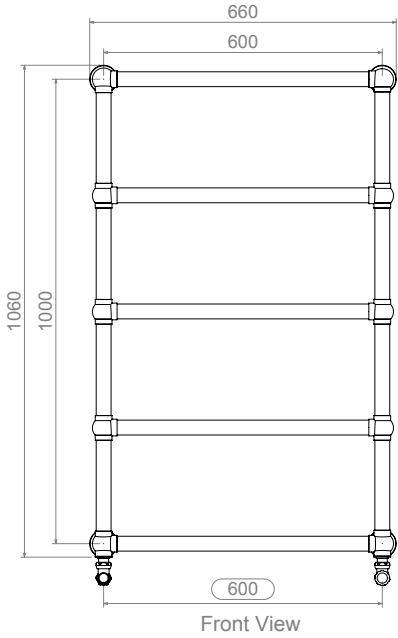

ARCANE - ARC106

ALL MEASUREMENTS ARE IN MILLIMETRES

MANUFACTURED FROM STAINLESS STEEL

INSTALLATION ACCESSORIES

FITTING POSITION

All Dimension are in mm
 Max. Working Pressure = 10 Bar
 Max. Working Temperature = 95° C
 Inlet / Outlet : 1/2" BSP