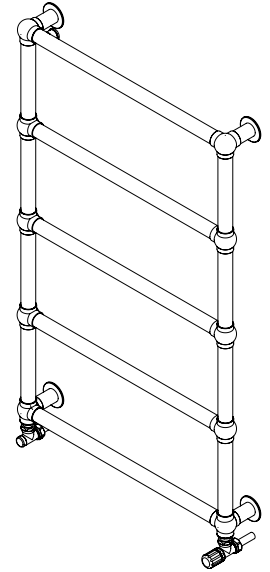

ARCANE - ARC106

ALL MEASUREMENTS ARE IN MILLIMETRES

MANUFACTURED FROM STAINLESS STEEL

INSTALLATION ACCESSORIES

FITTING POSITION

All Dimension are in mm
 Max. Working Pressure = 10 Bar
 Max. Working Temperature = 95° C
 Inlet / Outlet : 1/2" BSP