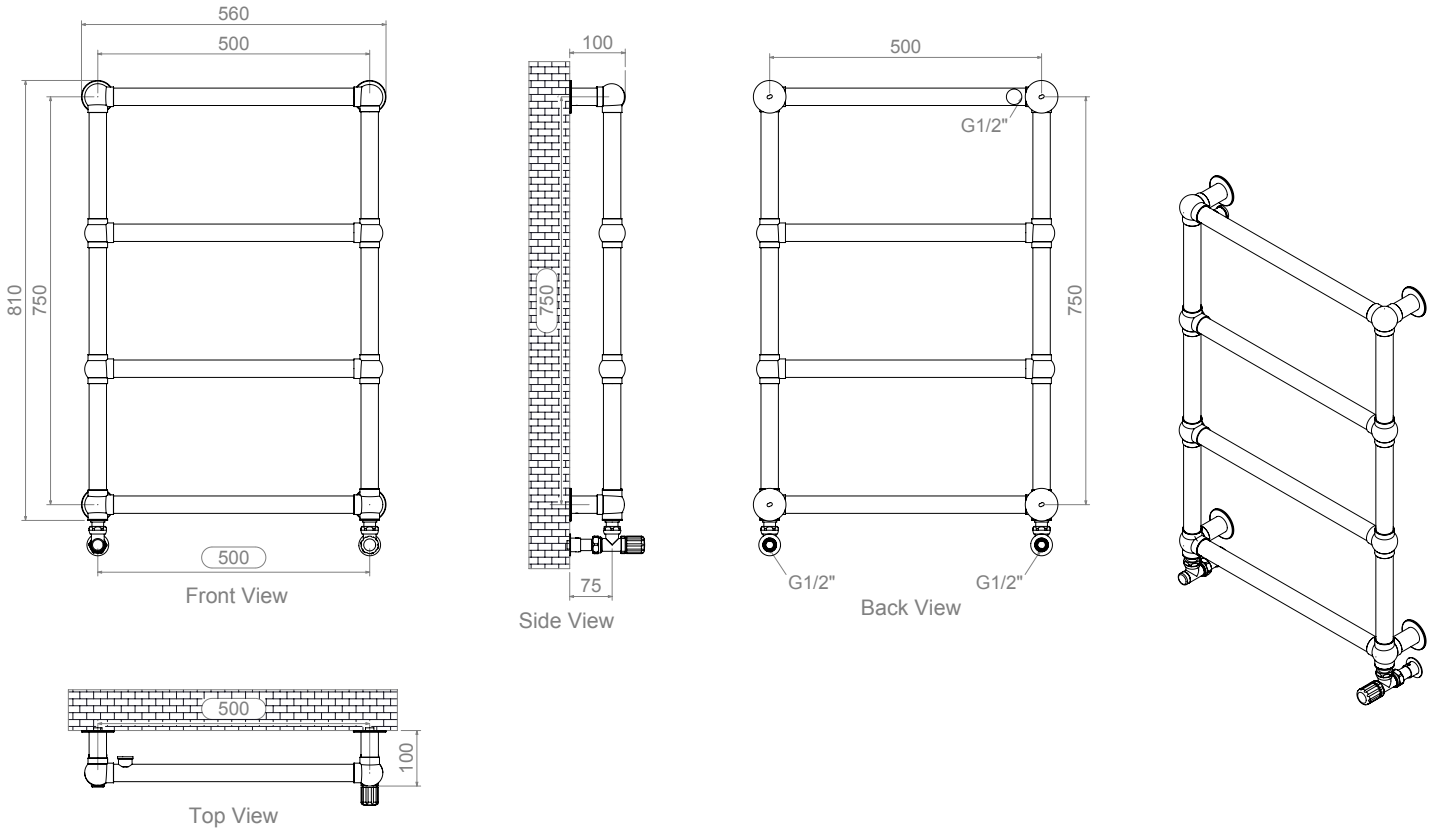

ARCANE - ARC085

ALL MEASUREMENTS ARE IN MILLIMETRES

MANUFACTURED FROM STAINLESS STEEL

INSTALLATION ACCESSORIES

FITTING POSITION

All Dimension are in mm
 Max.Working Pressure = 10 Bar
 Max.Working Temperature=95° C
 Inlet / Outlet : 1/2" BSP