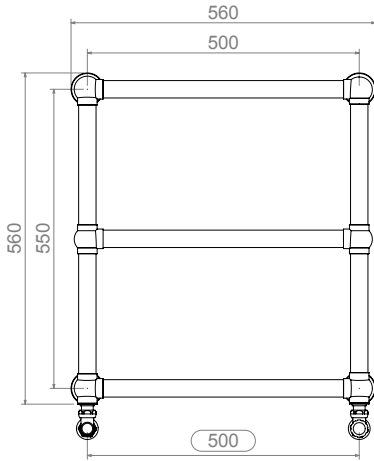

# ARCANE - ARC055

ALL MEASUREMENTS ARE IN MILLIMETRES

MANUFACTURED FROM STAINLESS STEEL

Front View

Side View

Back View

Top View

## FITTING POSITION

All Dimension are in mm  
 Max.Working Pressure = 10 Bar  
 Max.Working Temperature=95° C  
 Inlet / Outlet : 1/2" BSP

Technical specifications are subject to change without prior notice.