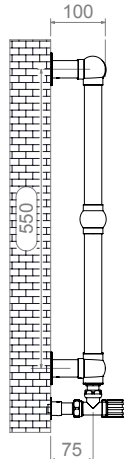

# ARCANE - ARC055

ALL MEASUREMENTS ARE IN MILLIMETRES

MANUFACTURED FROM STAINLESS STEEL

Front View

Side View

Back View

Top View

## INSTALLATION ACCESSORIES

x4

x4

## FITTING POSITION

All Dimension are in mm  
 Max.Working Pressure = 10 Bar  
 Max.Working Temperature=95° C  
 Inlet / Outlet : 1/2" BSP

Technical specifications are subject to change without prior notice.