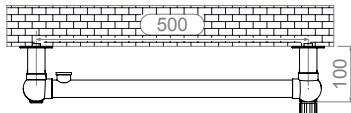

# ARCANE - ARC055

ALL MEASUREMENTS ARE IN MILLIMETRES

MANUFACTURED FROM STAINLESS STEEL

Front View

Side View

Back View

Top View

## FITTING POSITION

All Dimension are in mm  
 Max.Working Pressure = 10 Bar  
 Max.Working Temperature=95° C  
 Inlet / Outlet : 1/2" BSP

Technical specifications are subject to change without prior notice.