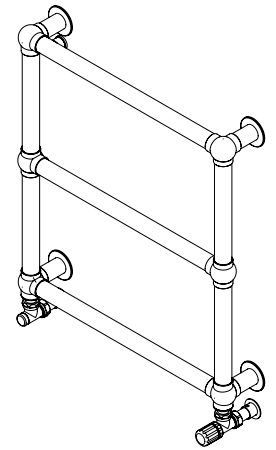

# ARCANE - ARC055

ALL MEASUREMENTS ARE IN MILLIMETRES

MANUFACTURED FROM STAINLESS STEEL

Front View

Side View

Back View

Top View

## INSTALLATION ACCESSORIES

x4

x4

## FITTING POSITION

All Dimension are in mm  
 Max.Working Pressure = 10 Bar  
 Max.Working Temperature=95° C  
 Inlet / Outlet : 1/2" BSP

Technical specifications are subject to change without prior notice.