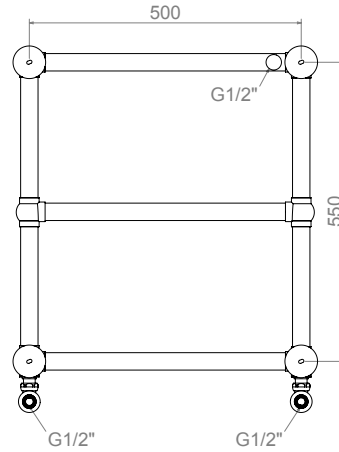

# ARCANE - ARC055

ALL MEASUREMENTS ARE IN MILLIMETRES

MANUFACTURED FROM STAINLESS STEEL

Front View

Side View

Back View

Top View

## FITTING POSITION

All Dimension are in mm  
 Max.Working Pressure = 10 Bar  
 Max.Working Temperature=95° C  
 Inlet / Outlet : 1/2" BSP

Technical specifications are subject to change without prior notice.