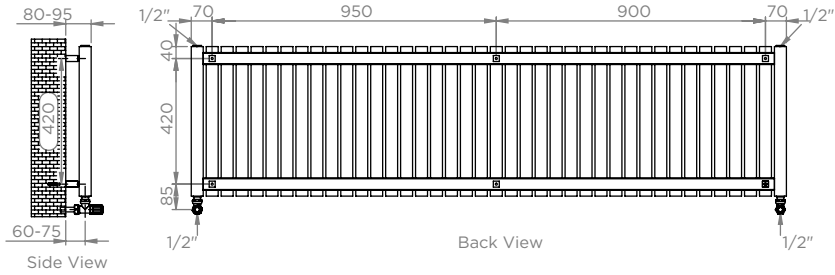

ARAT E - ARE4055

ALL MEASUREMENTS ARE IN MILLIMETRES

MANUFACTURED FROM STAINLESS STEEL

Installation Accesories:

Fitting Position:

Vertical mount
All Dimension are in mm
Max.Working Pressure = 10 Bar
Max.Working Temperature=95° C
Inlet / Outlet : 1/2" BSP
Fuel : E/H/D