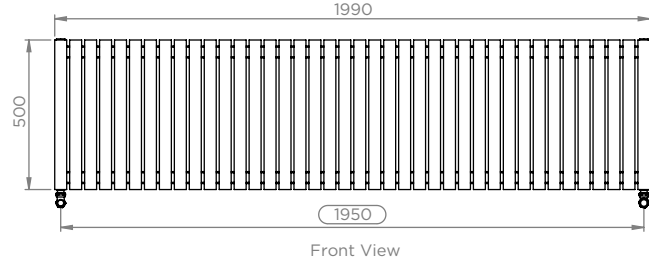

ARAT E - ARE4055

ALL MEASUREMENTS ARE IN MILLIMETRES

MANUFACTURED FROM STAINLESS STEEL

Installation Accesories:

Fitting Position:

Vertical mount
All Dimension are in mm
Max.Working Pressure = 10 Bar
Max.Working Temperature=95° C
Inlet / Outlet : 1/2" BSP
Fuel : E/H/D