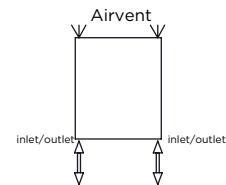

ARAT E - ARE4055

ALL MEASUREMENTS ARE IN MILLIMETRES

MANUFACTURED FROM STAINLESS STEEL

Installation Accesories:

Fitting Position:

Vertical mount
All Dimension are in mm
Max.Working Pressure = 10 Bar
Max.Working Temperature=95° C
Inlet / Outlet : 1/2" BSP
Fuel : E/H/D