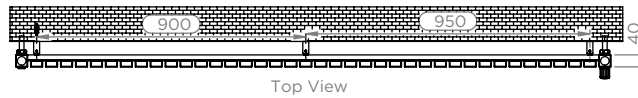

ARAT E - ARE4055

ALL MEASUREMENTS ARE IN MILLIMETRES

MANUFACTURED FROM STAINLESS STEEL

Installation Accesories:

Fitting Position:

Vertical mount
All Dimension are in mm
Max.Working Pressure = 10 Bar
Max.Working Temperature=95° C
Inlet / Outlet : 1/2" BSP
Fuel : E/H/D