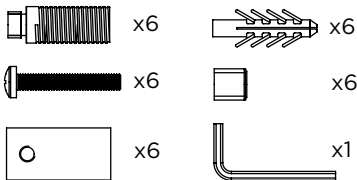

ARAT E - ARE4055

ALL MEASUREMENTS ARE IN MILLIMETRES

MANUFACTURED FROM STAINLESS STEEL

Installation Accesories:

Fitting Position:

Vertical mount
All Dimension are in mm
Max.Working Pressure = 10 Bar
Max.Working Temperature=95° C
Inlet / Outlet : 1/2" BSP
Fuel : E/H/D