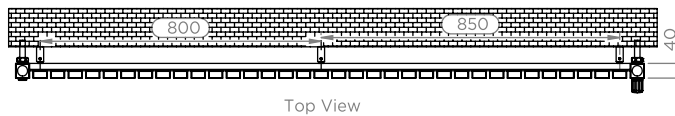

# ARAT E - ARE3655

ALL MEASUREMENTS ARE IN MILLIMETRES

MANUFACTURED FROM STAINLESS STEEL

### Fitting Position:

Vertical mount  
All Dimension are in mm  
Max. Working Pressure = 10 Bar  
Max. Working Temperature = 95° C  
Inlet / Outlet : 1/2" BSP  
Fuel : E/H/D

Technical specifications are subject to change without prior notice.