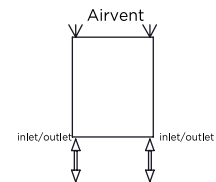

### Fitting Position:

Vertical mount  
All Dimension are in mm  
Max. Working Pressure = 10 Bar  
Max. Working Temperature = 95° C  
Inlet / Outlet : 1/2" BSP  
Fuel : E/H/D

Technical specifications are subject to change without prior notice.