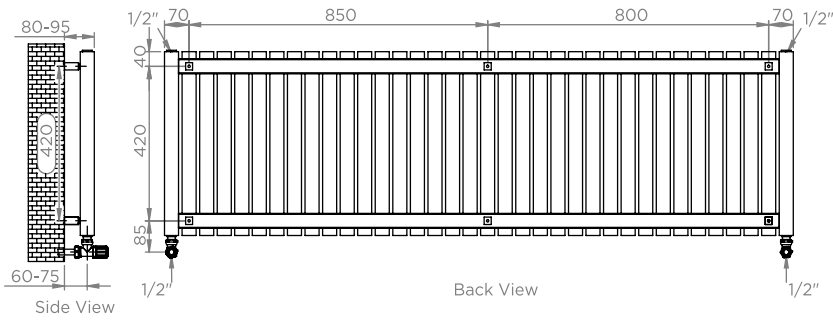

# ARAT E - ARE3655

ALL MEASUREMENTS ARE IN MILLIMETRES

MANUFACTURED FROM STAINLESS STEEL

### Fitting Position:

Vertical mount  
All Dimension are in mm  
Max. Working Pressure = 10 Bar  
Max. Working Temperature = 95° C  
Inlet / Outlet : 1/2" BSP  
Fuel : E/H/D

Technical specifications are subject to change without prior notice.