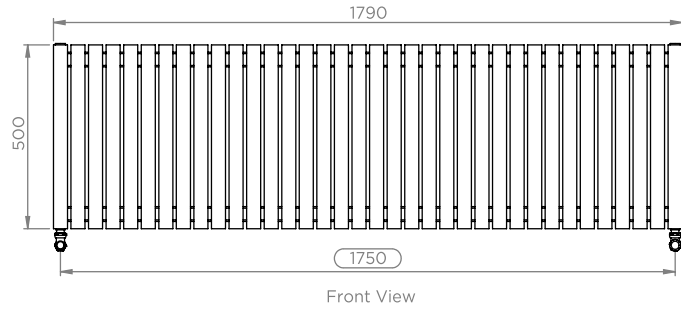

# ARAT E - ARE3655

ALL MEASUREMENTS ARE IN MILLIMETRES

MANUFACTURED FROM STAINLESS STEEL

### Fitting Position:

Vertical mount  
All Dimension are in mm  
Max. Working Pressure = 10 Bar  
Max. Working Temperature = 95° C  
Inlet / Outlet : 1/2" BSP  
Fuel : E/H/D

Technical specifications are subject to change without prior notice.