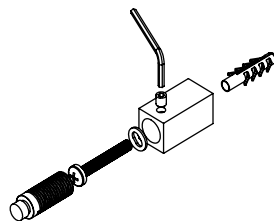

# ARAT E - ARE3655

ALL MEASUREMENTS ARE IN MILLIMETRES

MANUFACTURED FROM STAINLESS STEEL

### Fitting Position:

Vertical mount  
All Dimension are in mm  
Max. Working Pressure = 10 Bar  
Max. Working Temperature = 95° C  
Inlet / Outlet : 1/2" BSP  
Fuel : E/H/D

Technical specifications are subject to change without prior notice.