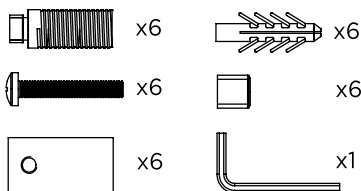

# ARAT E - ARE3655

ALL MEASUREMENTS ARE IN MILLIMETRES

MANUFACTURED FROM STAINLESS STEEL

### Fitting Position:

Vertical mount  
All Dimension are in mm  
Max. Working Pressure = 10 Bar  
Max. Working Temperature = 95° C  
Inlet / Outlet : 1/2" BSP  
Fuel : E/H/D

Technical specifications are subject to change without prior notice.