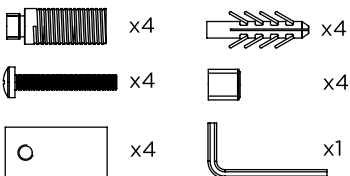

ARAT E - ARE2455

ALL MEASUREMENTS ARE IN MILLIMETRES

MANUFACTURED FROM STAINLESS STEEL

Installation Accesories:

Fitting Position:

Vertical mount
 All Dimension are in mm
 Max.Working Pressure = 10 Bar
 Max.Working Temperature=95° C
 Inlet / Outlet : 1/2" BSP
 Fuel : E/H/D