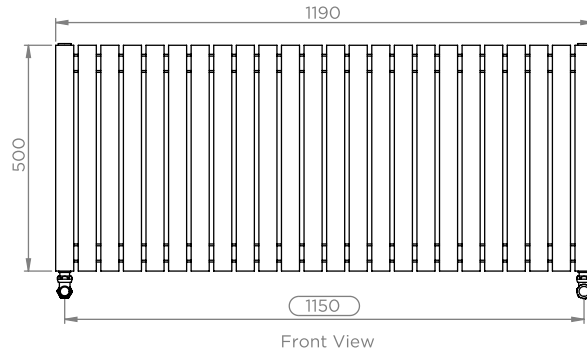

ARAT E - ARE2455

ALL MEASUREMENTS ARE IN MILLIMETRES

MANUFACTURED FROM STAINLESS STEEL

Installation Accesories:

Fitting Position:

Vertical mount
 All Dimension are in mm
 Max.Working Pressure = 10 Bar
 Max.Working Temperature=95° C
 Inlet / Outlet : 1/2" BSP
 Fuel : E/H/D