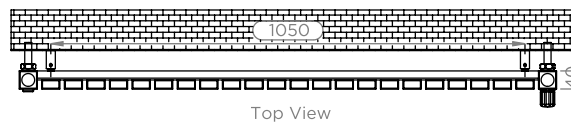

ARAT E - ARE2455

ALL MEASUREMENTS ARE IN MILLIMETRES

MANUFACTURED FROM STAINLESS STEEL

Installation Accesories:

Fitting Position:

Vertical mount
 All Dimension are in mm
 Max.Working Pressure = 10 Bar
 Max.Working Temperature=95° C
 Inlet / Outlet : 1/2" BSP
 Fuel : E/H/D