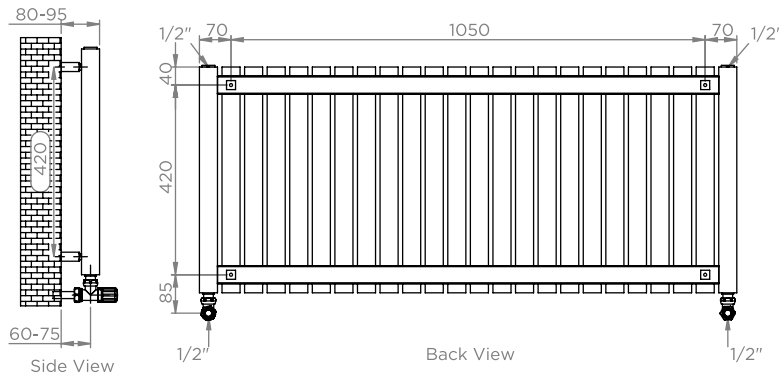

ARAT E - ARE2455

ALL MEASUREMENTS ARE IN MILLIMETRES

MANUFACTURED FROM STAINLESS STEEL

Installation Accesories:

Fitting Position:

Vertical mount
 All Dimension are in mm
 Max.Working Pressure = 10 Bar
 Max.Working Temperature=95° C
 Inlet / Outlet : 1/2" BSP
 Fuel : E/H/D