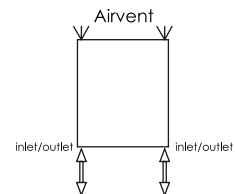

ARAT E - ARE2455

ALL MEASUREMENTS ARE IN MILLIMETRES

MANUFACTURED FROM STAINLESS STEEL

Installation Accesories:

Fitting Position:

Vertical mount
 All Dimension are in mm
 Max.Working Pressure = 10 Bar
 Max.Working Temperature=95° C
 Inlet / Outlet : 1/2" BSP
 Fuel : E/H/D