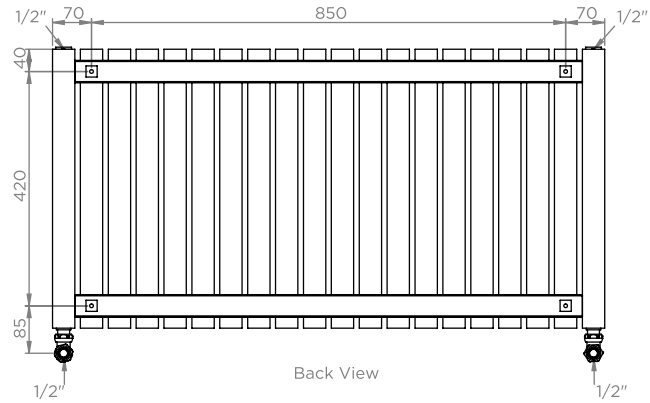

# ARAT E - ARE2055

ALL MEASUREMENTS ARE IN MILLIMETRES

MANUFACTURED FROM STAINLESS STEEL

## Fitting Position:

Vertical mount  
All Dimension are in mm  
Max.Working Pressure = 10 Bar  
Max.Working Temperature=95° C  
Inlet / Outlet : 1/2" BSP  
Fuel : E/H/D

Technical specifications are subject to change without prior notice.