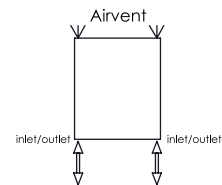

## Fitting Position:

Vertical mount  
All Dimension are in mm  
Max.Working Pressure = 10 Bar  
Max.Working Temperature=95° C  
Inlet / Outlet : 1/2" BSP  
Fuel : E/H/D

Technical specifications are subject to change without prior notice.