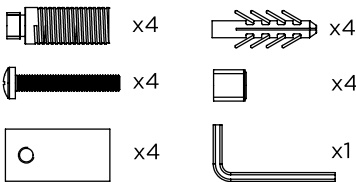

# ARAT E - ARE2055

ALL MEASUREMENTS ARE IN MILLIMETRES

MANUFACTURED FROM STAINLESS STEEL

## Fitting Position:

Vertical mount  
All Dimension are in mm  
Max.Working Pressure = 10 Bar  
Max.Working Temperature=95° C  
Inlet / Outlet : 1/2" BSP  
Fuel : E/H/D

Technical specifications are subject to change without prior notice.