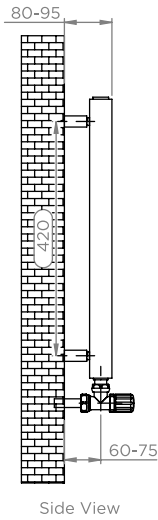

# ARAT E - ARE2055

ALL MEASUREMENTS ARE IN MILLIMETRES

MANUFACTURED FROM STAINLESS STEEL

## Fitting Position:

Vertical mount  
All Dimension are in mm  
Max.Working Pressure = 10 Bar  
Max.Working Temperature=95° C  
Inlet / Outlet : 1/2" BSP  
Fuel : E/H/D

Technical specifications are subject to change without prior notice.