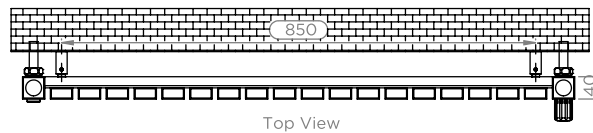

# ARAT E - ARE2055

ALL MEASUREMENTS ARE IN MILLIMETRES

MANUFACTURED FROM STAINLESS STEEL

## Fitting Position:

Vertical mount  
All Dimension are in mm  
Max.Working Pressure = 10 Bar  
Max.Working Temperature=95° C  
Inlet / Outlet : 1/2" BSP  
Fuel : E/H/D

Technical specifications are subject to change without prior notice.