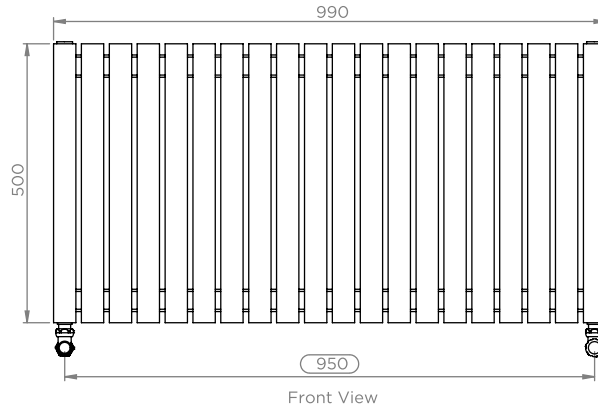

# ARAT E - ARE2055

ALL MEASUREMENTS ARE IN MILLIMETRES

MANUFACTURED FROM STAINLESS STEEL

## Fitting Position:

Vertical mount  
All Dimension are in mm  
Max.Working Pressure = 10 Bar  
Max.Working Temperature=95° C  
Inlet / Outlet : 1/2" BSP  
Fuel : E/H/D

Technical specifications are subject to change without prior notice.